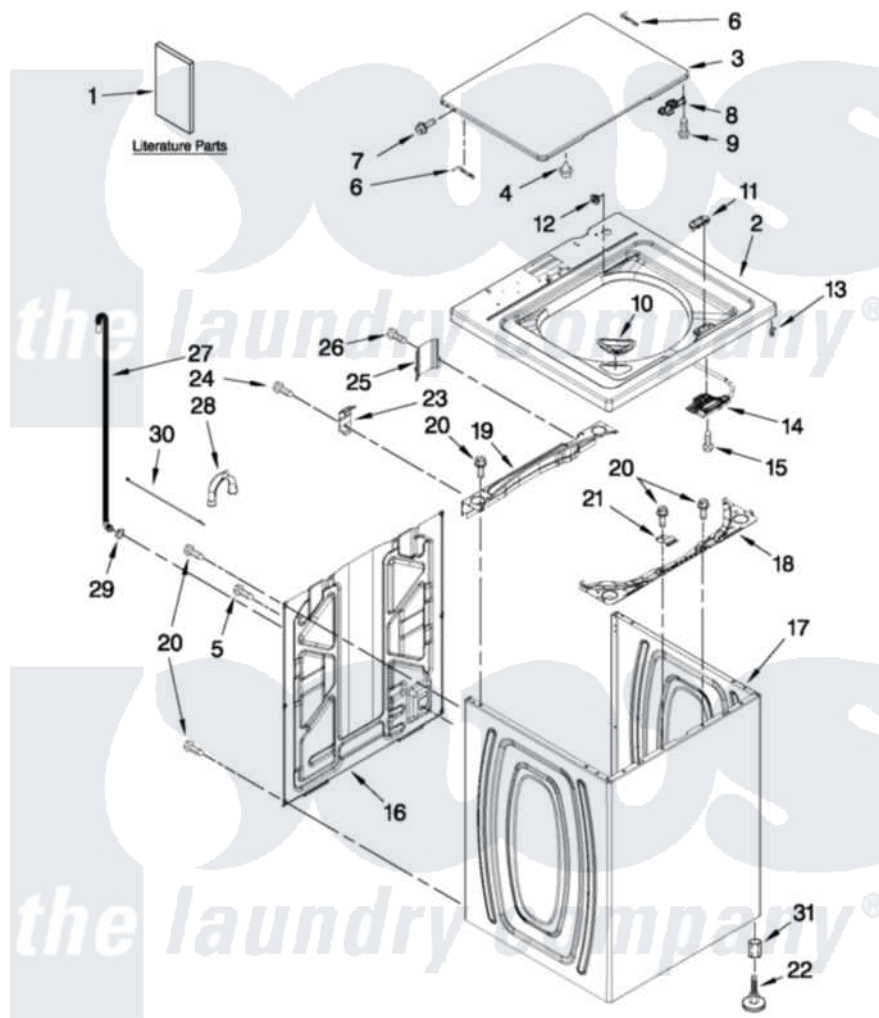

Whirlpool 7MWTW1711YM0 01 - TOP AND CABINET PARTS

TOP AND CABINET PARTS

For Model: 7MWTW1711YM0
(White)

AUTOMATIC WASHER

FOR ORDERING INFORMATION REFER TO PARTS PRICE LIST

8-11 Litho in U.S.A. (BMN)(bay)

1

Part No. W10445946 Rev. A

Whirlpool Residential Whirlpool 7MWTW1711YM0 Washer Parts Parts Diagram 01 - TOP AND CABINET PARTS

[Click on the part number to view part](#)

Item	Original Part Number	Replaced By	Status	Part Description
1	W10329765		Not Available	INSTALLATION INSTRUCTIONS
"	W10420101		Not Available	USE & CARE GUIDE
"	W10280489		Not Available	INSTALLATION (TECH SHEET)
"	W10418491		Not Available	ENERGY GUIDE
2	W10251319			Top
3	W10027624	W10193861		Lid
4	9724509			Bumper, Lid
5	9740848			Screw, Mixing Valve Mounting
6	91770			Hinge, Lid
7	W10119872	W10119828		Screw, Lid Hinge Mounting
8	W10240513			Strike, Lid Lock
9	W10273971			Screw, 6-19 X 1/2
10	W10192089			Dispenser, Bleach
11	W10392041			Bezel, Lid Lock
12	21258			Bearing, Lid Hinge