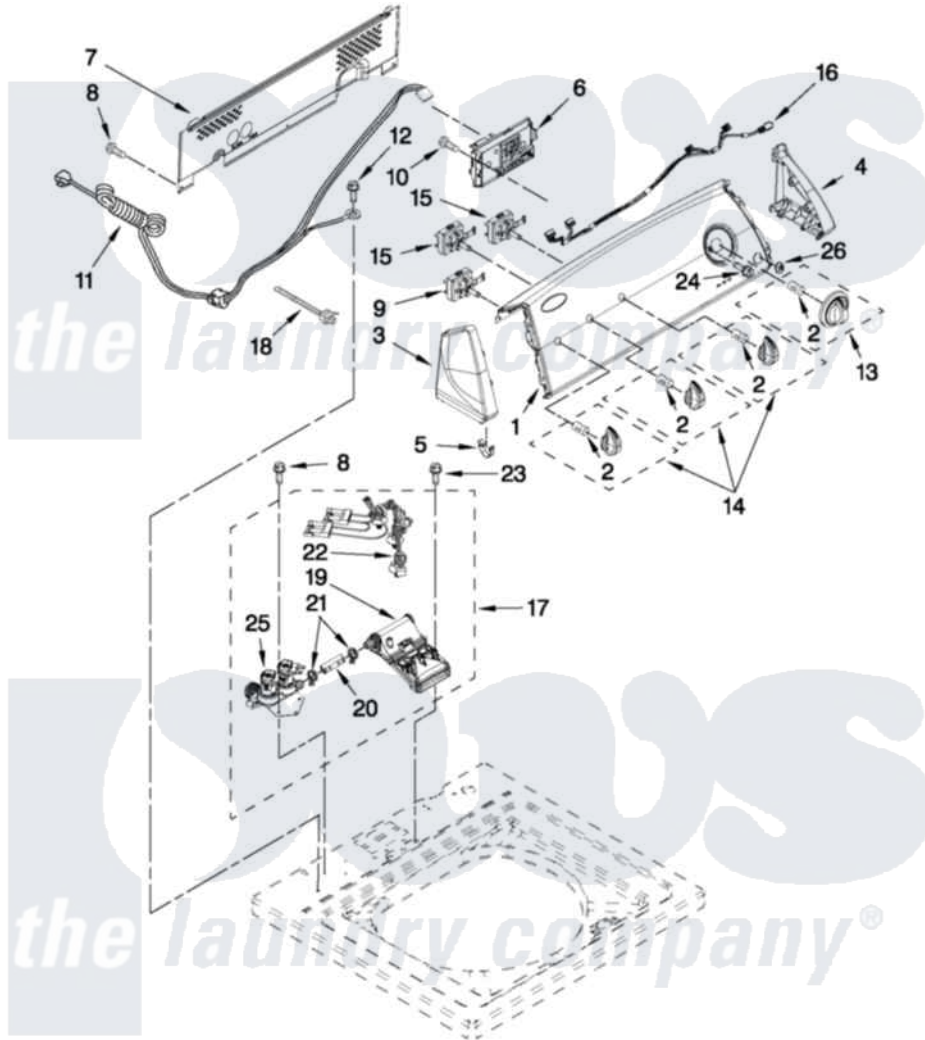

Whirlpool 7MWTW1711YM0 02 - CONTROLS AND WATER INLET PARTS

CONTROLS AND WATER INLET PARTS

For Model: 7MWTW1711YM0
(White)

FOR ORDERING INFORMATION REFER TO PARTS PRICE LIST

W10445496

3

Whirlpool [Residential Whirlpool 7MWTW1711YM0 Washer Parts](#) Parts Diagram 02 - CONTROLS AND WATER INLET PARTS

[Click on the part number to view part](#)

Item	Original Part Number	Replaced By	Status	Part Description
1	W10418090			Panel, Console
2	8536939			Clip, Knob
3	8566035	8565957		Cap, End
4	8566032	8565954		Cap, End
5	8312709			Clip-Console
6	W10442497			Control Unit Assembly,
7	W10420985			Panel, Console Rear Cover
8	1157158	489069		Xxscrew, 10-12 X 1/2
9	W10285518			Switch, Rotary Encoder
10	90767			Screw, 8A X 3/8 HeX Washer Head Tapping
11	W10276649			Cord, Power
12	3400076			Screw, Bracket Mounting
13	W10034750			Timer Knob Assembly
14	W10034380			Knob, Control
15	W10285511			Switch, Rotary Encoder

16	W10291183		Harness, Upper
17	W10357189		Inlet Assembly, Water
18	W10231379	W10251893	Clamp-Hose
19	W10441423		Vacuum Break
20	W10238347		Hose, Vacuum Break
21	W10117298	596669	Clamp, Manifold
22	W10337345	W10344775	Harness, Valve
23	8281163		Screw, Dispenser Housing Mounting
24	3400818		Screw, Timer Mounting
25	W10352256		Valve, Water Mixing
26	W10251309		Pushbutton, Start