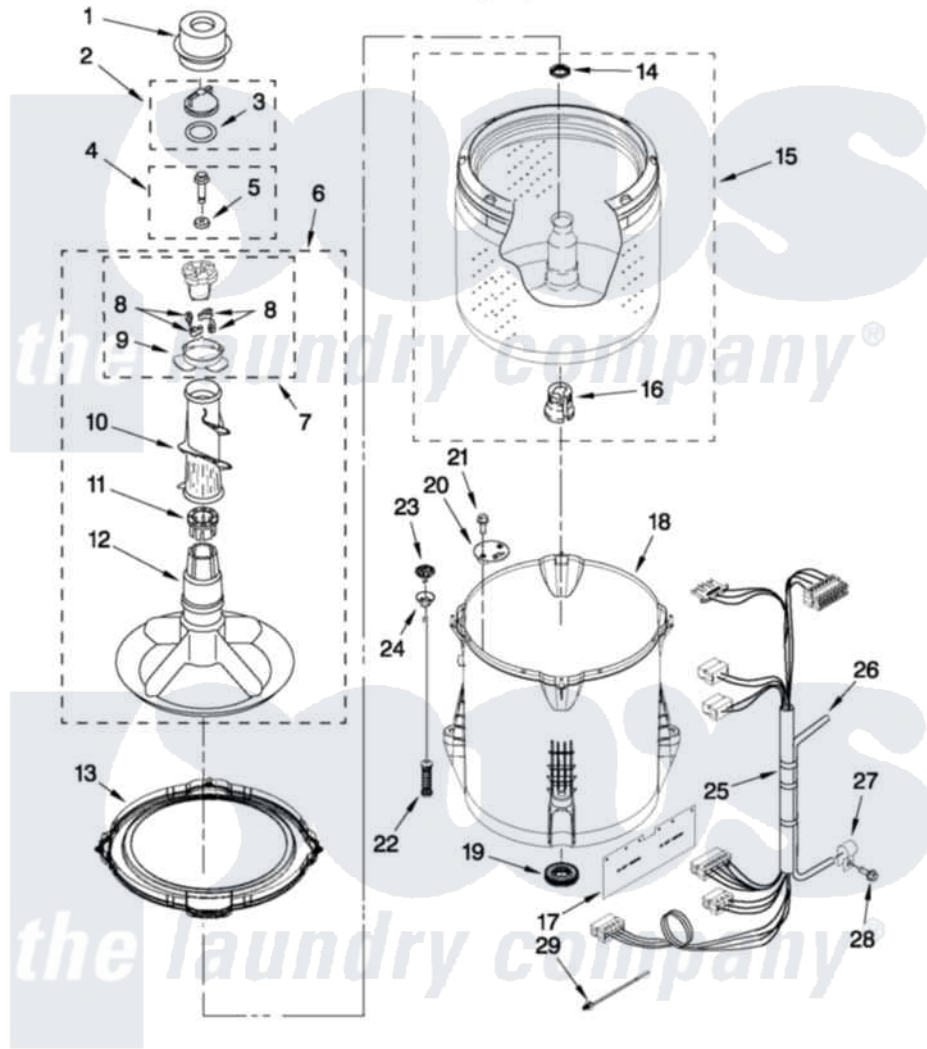

Whirlpool 7MWTW1711YM0 03 - BASKET AND TUB PARTS

BASKET AND TUB PARTS

For Model: 7MWTW1711YM0
(White)

FOR ORDERING INFORMATION REFER TO PARTS PRICE LIST

W10445496

5

Whirlpool [Residential Whirlpool 7MWTW1711YM0 Washer Parts](#) Parts Diagram 03 - BASKET AND TUB PARTS
Click on the part number to view part

Item	Original Part Number	Replaced By	Status	Part Description
1	8580006			Dispenser, Fabric Softener
2	3354733	W10074580		Cap, Barrier
3	W10072840			Fabric Softener
4	W10003790			Screw And Washer
5	3949550			Washer
6	8578209			Agitator, Complete Assembly
7	8537434			Cam, Driven
8	3366877	80040		Dog-Agitator
9	8055141			Bearing-Driven Cam
10	8054468			Auger, Agitator
11	8055228			Spacer, Thrust
12	8578209			Agitator, Complete Assembly
13	W10215108			Ring, Tub
14	21366			Nut, Spanner
15	W10358261	W10349185		Basket
16	389140			Tub Block, Basket Drive

17	W10339098		Shield, Splash
18	W10238320	W10371566	Tub-Outer
19	W10006371	W10324647	Seal-Tub
20	W10215093		Filter, Drain Pump
21	8533928		Screw, 8-18 X 3/4
22	W10110314	W10404706	Supension
23	W10215136	W10440729	Suspension
24	W10256551	W10440729	Suspension
25	W10297439		Harness, Lower
26	W10431037	353244	Hose, Pressure Switch
27	W10005430		Clamp, Pressure Hose Retainer
28	8533943	W10109200	Screw, Baffle Mounting
29	W10298887		Cable Tie