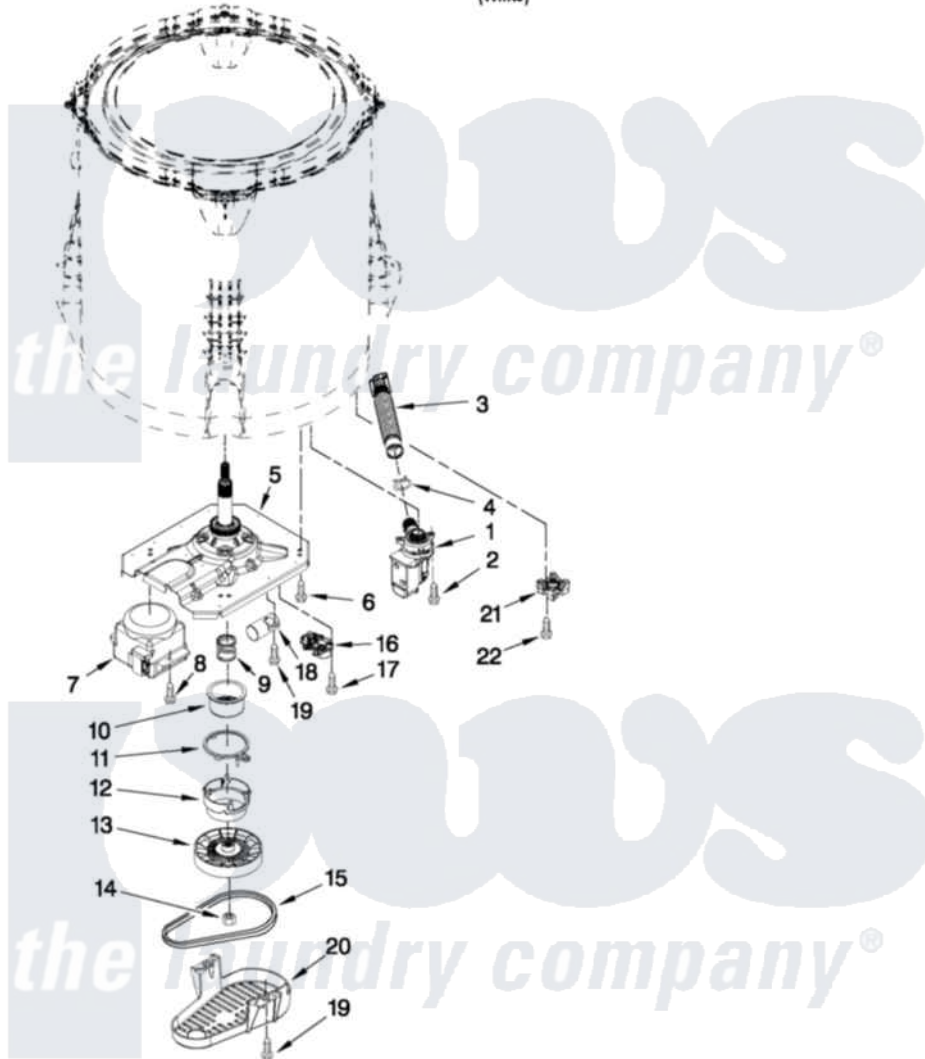

# Whirlpool 7MWTW1711YM0 04 - GEARCASE, MOTOR AND PUMP PARTS

## GEARCASE, MOTOR AND PUMP PARTS

For Model: 7MWTW1711YM0  
(White)

W10445496

FOR ORDERING INFORMATION REFER TO PARTS PRICE LIST

7

Whirlpool [Residential Whirlpool 7MWTW1711YM0 Washer Parts](#) Parts Diagram 04 - GEARCASE, MOTOR AND PUMP PARTS

[Click on the part number to view part](#)

Item	Original Part Number	Replaced By	Status	Part Description
1	<a href="#">W10276397</a>			Pump Assembly, Drain
2	<a href="#">W10004910</a>			Screw, 12-16 X 1-1/4
3	<a href="#">W10215091</a>			Hose, Inner Drain Assembly
4	8317496	<a href="#">285655</a>		Clamp, Hose
5	W10006378	<a href="#">W10473144</a>		Gearcase Assembly
6	<a href="#">W10249633</a>			Screw, 7.2-1.6 X 30
7	W10006357	<a href="#">W10303798</a>		Motor-Drive
8	W10094780	<a href="#">W10182109</a>		Screw-Kit
9	W10006382	<a href="#">W10315818</a>		Cam
10	W10006352	<a href="#">W10315818</a>		Cam
11	W10006353	<a href="#">W10315818</a>		Cam
12	W10006354	<a href="#">W10315818</a>		Cam
13	<a href="#">W10006356</a>			Pulley
14	<a href="#">W10163336</a>			Nut, Pulley
15	<a href="#">W10006384</a>			Belt, Drive
16	<a href="#">W10006355</a>			Actuator, Shift

17	<a href="#">9741052</a>	Screw, 6-32 X 1.00
18	<a href="#">W10278556</a>	Capacitor, Motor Run
19	<a href="#">357640</a>	Screw And Washer
20	<a href="#">W10006383</a>	Shield, Pulley Cover
21	<a href="#">W10238318</a>	Counterweight
22	<a href="#">W10238319</a>	Screw, 8-18 X 1.00