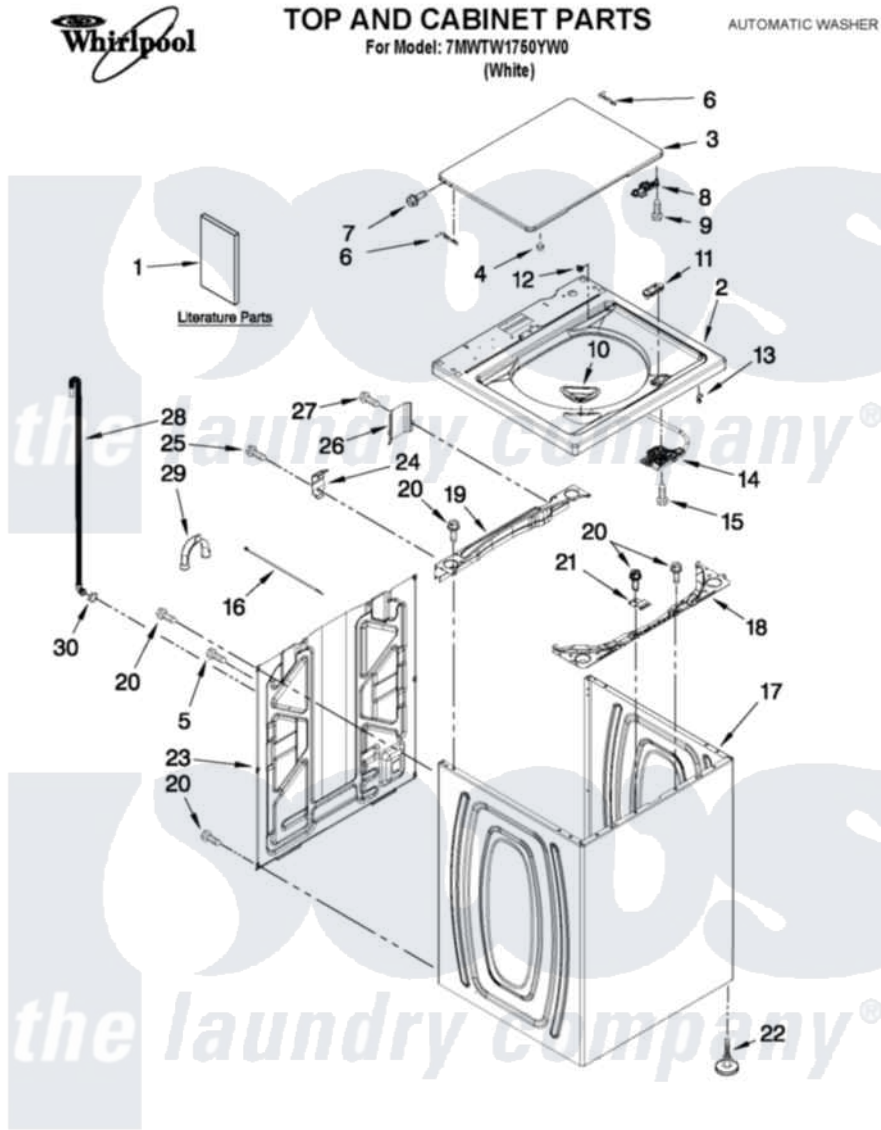

Whirlpool 7MWTW1750YW0 01 - TOP AND CABINET PARTS

FOR ORDERING INFORMATION REFER TO PARTS PRICE LIST

3-11 Litho in U.S.A. (drd) (eeb)

1

Part No. W10399693 Rev. A

Whirlpool [Residential Whirlpool 7MWTW1750YW0 Washer Parts](#) Parts Diagram 01 - TOP AND CABINET PARTS

[Click on the part number to view part](#)

Item	Original Part Number	Replaced By	Status	Part Description
1	W10329765		Not Available	INSTALLATION INSTRUCTIONS
"	W10366277		Not Available	USE & CARE GUIDE
"	W10280489		Not Available	INSTALLATION (TECH SHEET)
"	W10366274		Not Available	QUICK START GUIDE
"	W10366291		Not Available	ENERGY GUIDE
2	W10251319			Top
3	W10338626			Lid
4	9724509			Bumper, Lid
5	9740848			Screw, Mixing Valve Mounting
6	91770			Hinge, Lid
7	W10119872	W10119828		Screw, Lid Hinge Mounting
8	W10240513			Strike, Lid Lock
9	W10273971			Screw, 6-19 X 1/2
10	W10192089			Dispenser, Bleach
11	W10240511	W10392041		Bezel, Lid Lock