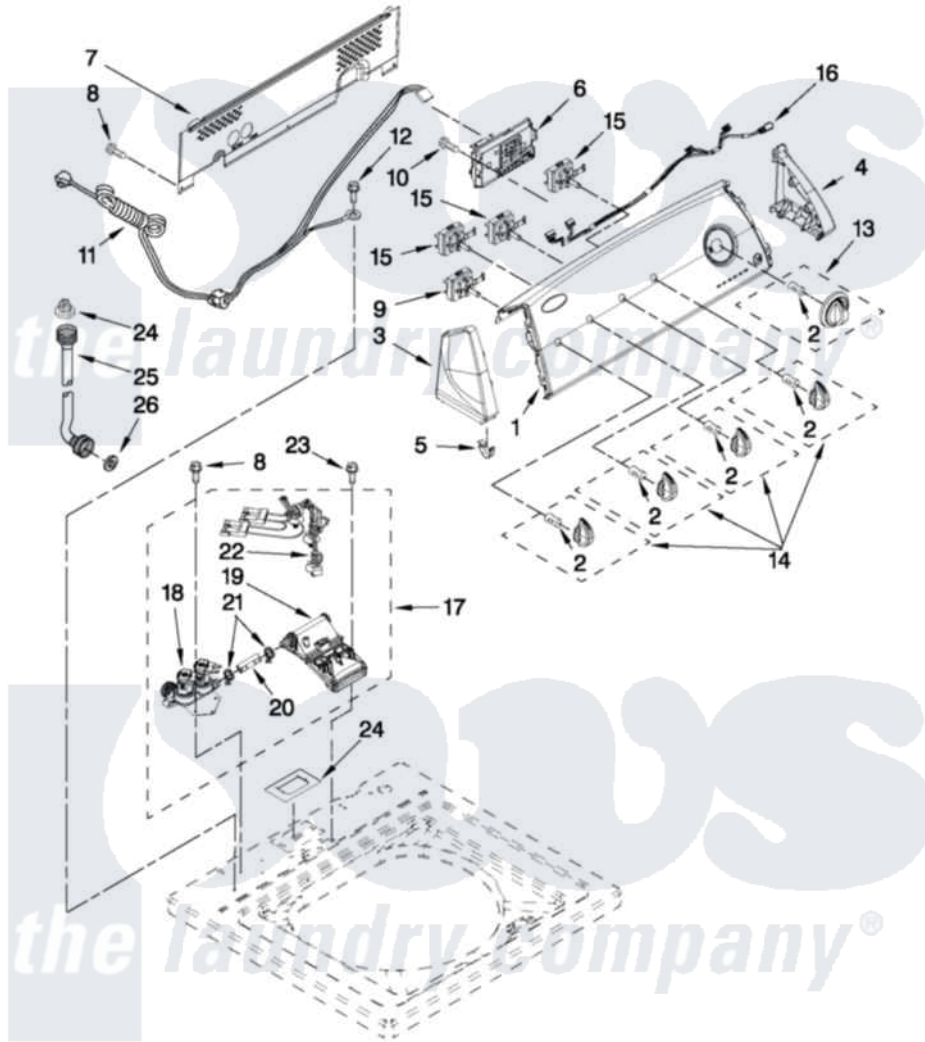

# Whirlpool 7MWTW1750YW0 02 - CONSOLE AND WATER INLET PARTS

## CONSOLE AND WATER INLET PARTS

For Model: 7MWTW1750YW0  
(White)

FOR ORDERING INFORMATION REFER TO PARTS PRICE LIST

W10399693

3

Whirlpool [Residential Whirlpool 7MWTW1750YW0 Washer Parts](#) Parts Diagram 02 - CONSOLE AND WATER INLET PARTS

[Click on the part number to view part](#)

Item	Original Part Number	Replaced By	Status	Part Description
1	<a href="#">W10354020</a>			Panel, Console
2	<a href="#">8536939</a>			Clip, Knob
3	8566035	<a href="#">8565957</a>		Cap, End
4	8566032	<a href="#">8565954</a>		Cap, End
5	<a href="#">8312709</a>			Clip-Console
6	<a href="#">W10393489</a>			Control Unit Assembly, Machine And Motor
7	W10251310	<a href="#">W10420985</a>		Panel, Console Rear Cover
8	1157158	<a href="#">489069</a>		Xxscrew, 10-12 X 1/2
9	<a href="#">W10285512</a>			Switch, Rotary Encoder
10	<a href="#">90767</a>			Screw, 8A X 3/8 HeX Washer Head Tapping
11	<a href="#">W10276649</a>			Cord, Power
12	<a href="#">3400076</a>			Screw, Bracket Mounting
13	<a href="#">W10034750</a>			Timer Knob Assembly
14	<a href="#">W10034380</a>			Knob, Control

15	<a href="#">W10285511</a>		Switch, Rotary Encoder
16	<a href="#">W10291176</a>		Harness, Upper
17	<a href="#">W10357189</a>		Inlet Assembly, Water
18	<a href="#">W10352256</a>		Valve, Water Mixing
19	W10334611	<a href="#">W10441423</a>	Vacuum Break
20	<a href="#">W10238347</a>		Hose, Vacuum Break
21	W10117298	<a href="#">596669</a>	Clamp, Manifold
22	W10337345	<a href="#">W10344775</a>	Harness, Valve
23	<a href="#">8281163</a>		Screw, Dispenser Housing Mounting
24	353362	<a href="#">285452</a>	Hose Screen
25	W10194210	<a href="#">89503</a>	Hose-Inlet
"	W10196191	<a href="#">89503</a>	Hose-Inlet
26	W10242307	<a href="#">16123</a>	Washer Inlet-Hose Miscellaneous Parts Must be Ordered Separately.