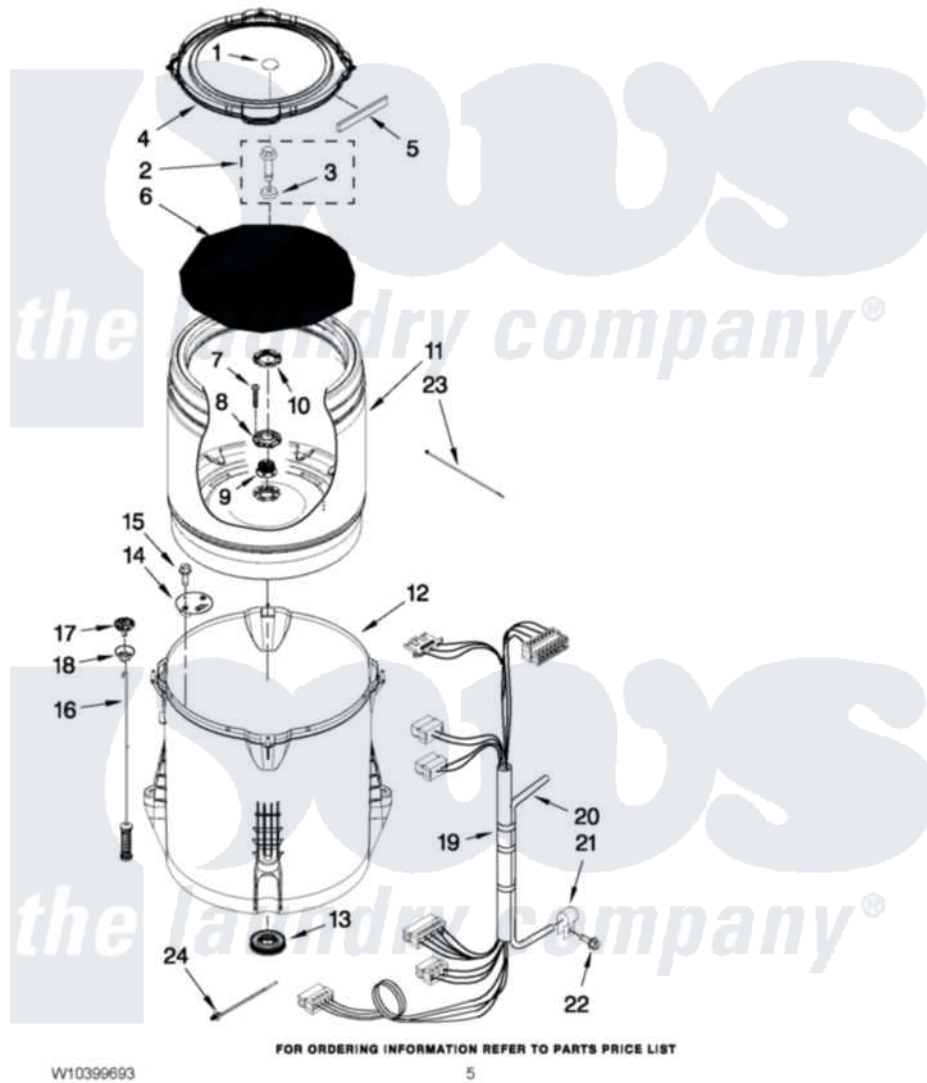

Whirlpool 7MWTW1750YW0 03 - BASKET AND TUB PARTS

BASKET AND TUB PARTS

For Model: 7MWTW1750YW0
(White)

Whirlpool [Residential Whirlpool 7MWTW1750YW0 Washer Parts](#) Parts Diagram 03 - BASKET AND TUB PARTS
Click on the part number to view part

Item	Original Part Number	Replaced By	Status	Part Description
1	W10305259			Cap, Impeller
2	W10003790			Screw And Washer
3	3949550			Washer
4	W10215146			Tub Ring
5	W10205824			Absorber, Impact
6	W10215118			Impeller
7	8533953			Screw, 8-16 X 1.000
8	W10291415	W10324651		Hub
9	W10291416	W10324651		Hub
10	W10291417	W10324651		Hub
11	W10238268	W10324650		Basket
12	W10238301	W10324648		Tub-Outer
13	W10006371	W10324647		Seal-Tub
14	W10215093			Filter, Drain Pump
15	8533928			Screw, 8-18 X 3/4
16	W10257086	W10317708		Supsension

17	W10215136	W10440729	Suspension
18	W10256551	W10440729	Suspension
19	W10297443		Harness, Lower
20	8572540	353244	Hose, Pressure Switch
21	W10005430		Clamp, Pressure Hose Retainer
22	8533943	W10109200	Screw, Baffle Mounting
23	W10339879		Tie, Cable
24	W10298887		Cable Tie