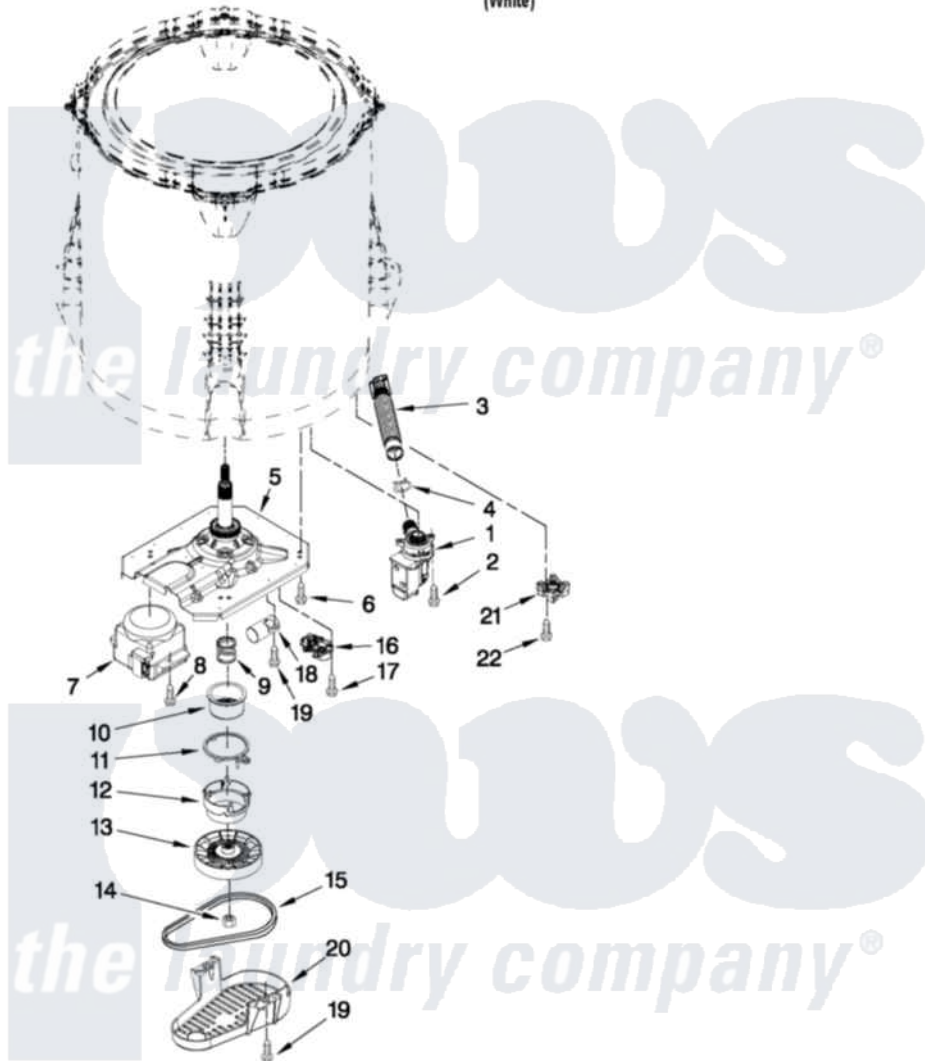

Whirlpool 7MWTW1750YW0 04 - GEARCASE, MOTOR AND PUMP PARTS

GEARCASE, MOTOR AND PUMP PARTS

For Model: 7MWTW1750YW0
(White)

FOR ORDERING INFORMATION REFER TO PARTS PRICE LIST

6

W10399693

Whirlpool [Residential Whirlpool 7MWTW1750YW0 Washer Parts](#) Parts Diagram 04 - GEARCASE, MOTOR AND PUMP PARTS

[Click on the part number to view part](#)

Item	Original Part Number	Replaced By	Status	Part Description
1	W10276397			Pump Assembly, Drain
2	W10004910			Screw, 12-16 X 1-1/4
3	W10215091			Hose, Inner Drain Assembly
4	8317496	285655		Clamp, Hose
5	W10006379	W10324649		Gearcase
6	W10249633			Screw, 7.2-1.6 X 30
7	W10249628			Motor, Drive
8	W10094780	W10182109		Screw-Kit
9	W10006382	W10315818		Cam
10	W10006352	W10315818		Cam
11	W10006353	W10315818		Cam
12	W10006354	W10315818		Cam
13	W10006356			Pulley
14	W10163336			Nut, Pulley
15	W10006384			Belt, Drive
16	W10006355			Actuator, Shift

17	9741052	Screw, 6-32 X 1.00
18	W10278117	Capacitor, Motor Run
19	357640	Screw And Washer
20	W10006383	Shield, Pulley Cover
21	W10238318	Counterweight
22	W10238319	Screw, 8-18 X 1.00