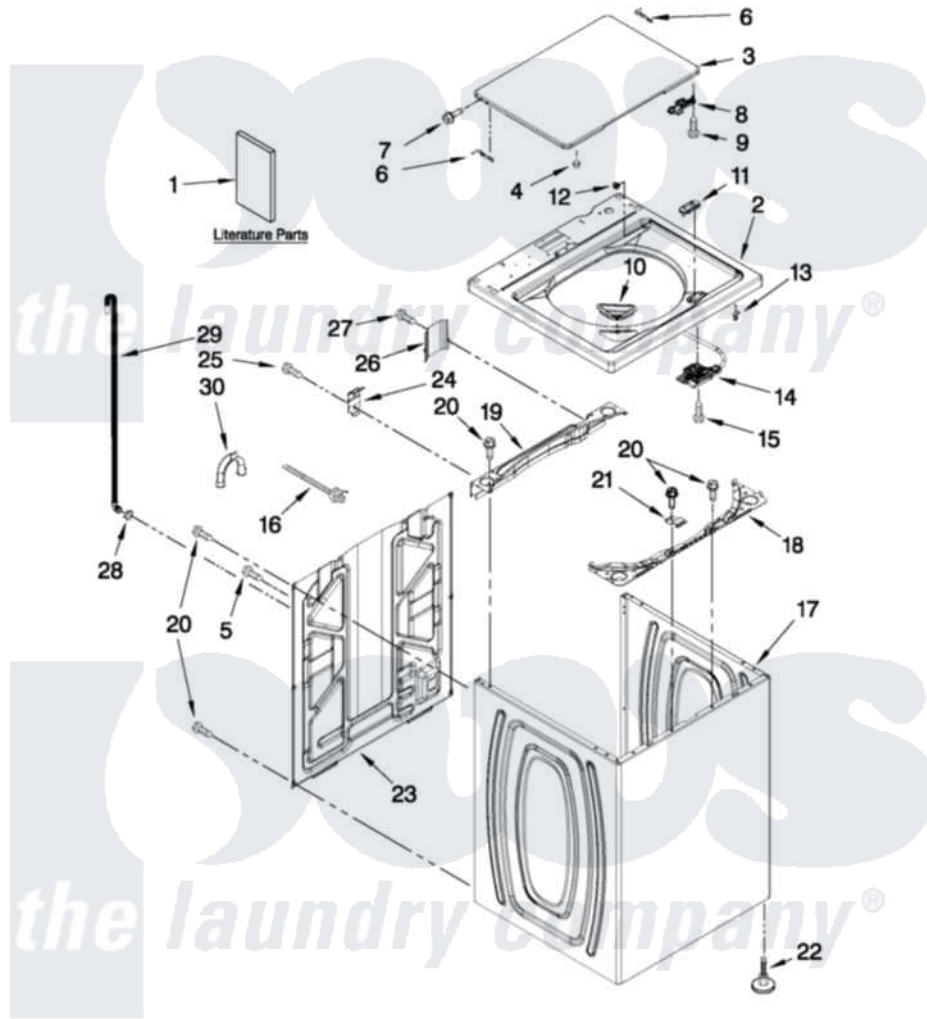

# Whirlpool 7MWTW1950YW0 01 - TOP AND CABINET PARTS

## TOP AND CABINET PARTS

For Model: 7MWTW1950YW0  
(White)

AUTOMATIC WASHER

FOR ORDERING INFORMATION REFER TO PARTS PRICE LIST

3-11 Litho in U.S.A. (MP) (eeb)

1

Part No. W10402927 Rev. A

Whirlpool [Residential Whirlpool 7MWTW1950YW0 Washer Parts](#) Parts Diagram 01 - TOP AND CABINET PARTS