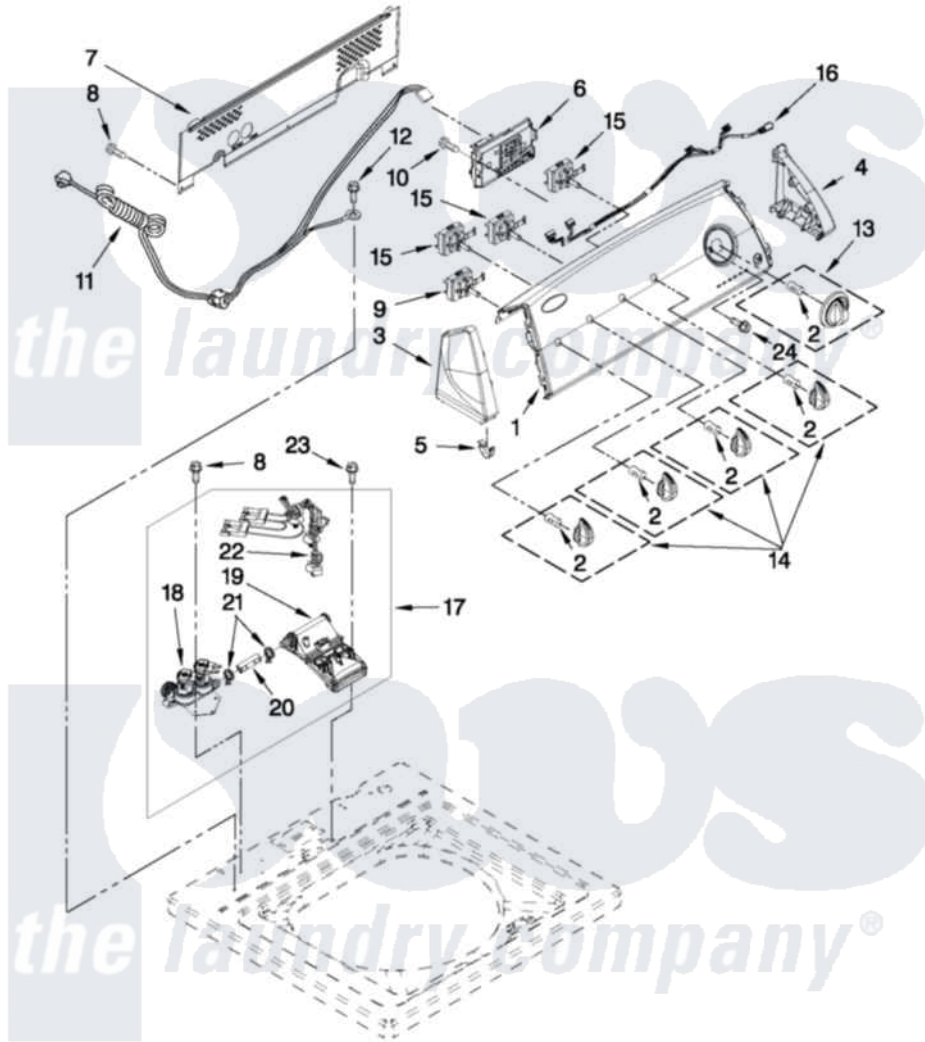

# Whirlpool 7MWTW1950YW0 02 - CONSOLE AND WATER INLET PARTS

## CONSOLE AND WATER INLET PARTS

For Model: 7MWTW1950YW0  
(White)

FOR ORDERING INFORMATION REFER TO PARTS PRICE LIST

W10402927

3

Whirlpool [Residential Whirlpool 7MWTW1950YW0 Washer Parts](#) Parts Diagram 02 - CONSOLE AND WATER INLET PARTS

[Click on the part number to view part](#)

Item	Original Part Number	Replaced By	Status	Part Description
1	<a href="#">W10363998</a>			Panel, Console
2	<a href="#">8536939</a>			Clip, Knob
3	8566035	<a href="#">8565957</a>		Cap, End
4	8566032	<a href="#">8565954</a>		Cap, End
5	<a href="#">8312709</a>			Clip-Console
6	<a href="#">W10393489</a>			Control Unit Assembly, Machine And Motor
7	W10251310	<a href="#">W10420985</a>		Panel, Console Rear Cover
8	1157158	<a href="#">489069</a>		Xxscrew, 10-12 X 1/2
9	<a href="#">W10285512</a>			Switch, Rotary Encoder
10	<a href="#">90767</a>			Screw, 8A X 3/8 HeX Washer Head Tapping
11	<a href="#">W10276649</a>			Cord, Power
12	<a href="#">3400076</a>			Screw, Bracket Mounting
13	<a href="#">W10034750</a>			Timer Knob Assembly
14	<a href="#">W10034380</a>			Knob, Control

15	<a href="#">W10285511</a>	Switch, Rotary Encoder
16	<a href="#">W10291176</a>	Harness, Upper
17	<a href="#">W10357189</a>	Inlet Assembly, Water
18	<a href="#">W10352256</a>	Valve, Water Mixing
19	W10334611	<a href="#">W10441423</a> Vacuum Break
20	<a href="#">W10238347</a>	Hose, Vacuum Break
21	W10117298	<a href="#">596669</a> Clamp, Manifold
22	W10337345	<a href="#">W10344775</a> Harness, Valve
23	<a href="#">8281163</a>	Screw, Dispenser Housing Mounting
24	<a href="#">3400818</a>	Screw, Timer Mounting