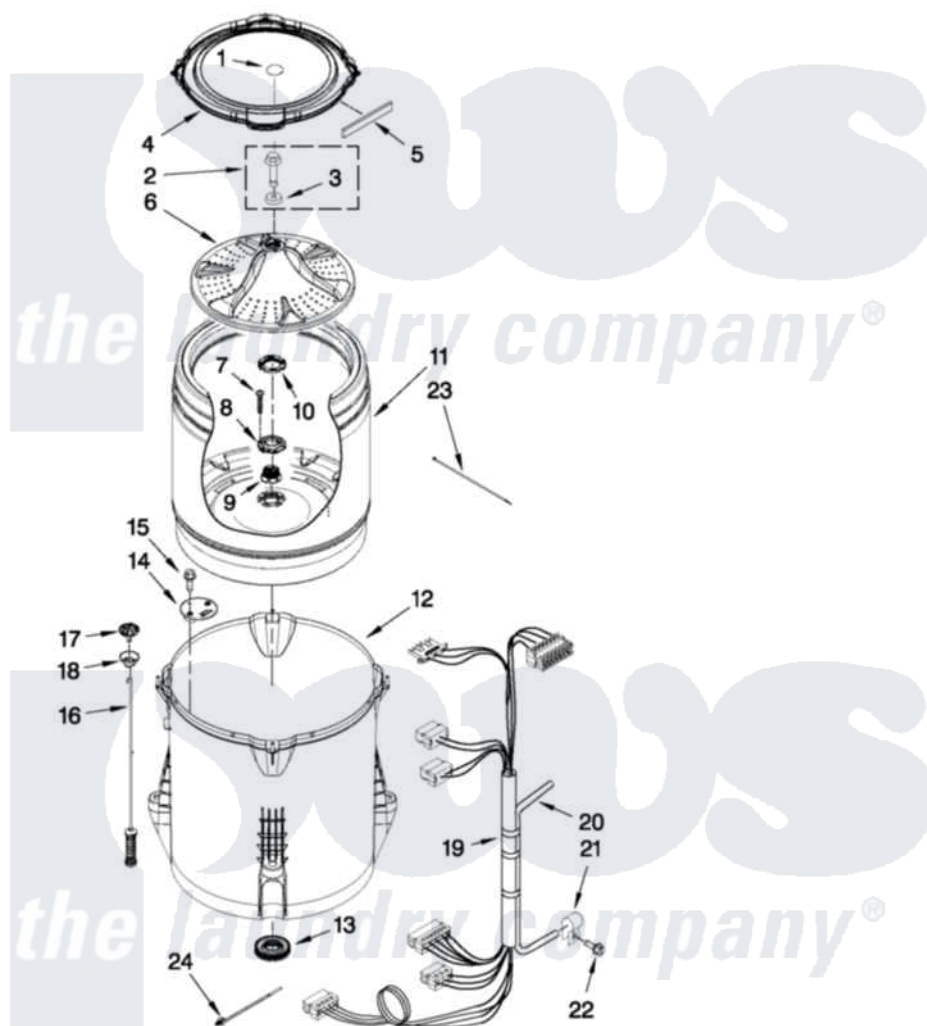

Whirlpool 7MWTW1950YW0 03 - BASKET AND TUB PARTS

BASKET AND TUB PARTS

For Model: 7MWTW1950YW0
(White)

FOR ORDERING INFORMATION REFER TO PARTS PRICE LIST

W10402927

5

Whirlpool [Residential Whirlpool 7MWTW1950YW0 Washer Parts](#) Parts Diagram 03 - BASKET AND TUB PARTS

[Click on the part number to view part](#)

Item	Original Part Number	Replaced By	Status	Part Description
1	W10305259			Cap, Impeller
2	W10003790			Screw And Washer
3	3949550			Washer
4	W10215146			Tub Ring
5	W10205824			Absorber, Impact
6	W10215118			Impeller
7	8533953			Screw, 8-16 X 1.000
8	W10291415	W10324651		Hub
9	W10291416	W10324651		Hub
10	W10291417	W10324651		Hub
11	W10238268	W10324650		Basket
12	W10238301	W10324648		Tub-Outer
13	W10006371	W10324647		Seal-Tub
14	W10215093			Filter, Drain Pump
15	8533928			Screw, 8-18 X 3/4
16	W10257086	W10317708		Supsension

17	W10215136	W10440729	Suspension
18	W10256551	W10440729	Suspension
19	W10297443		Harness, Lower
20	8572540	353244	Hose, Pressure Switch
21	W10005430		Clamp, Pressure Hose Retainer
22	8533943	W10109200	Screw, Baffle Mounting
23	W10339879		Tie, Cable
24	W10298887		Cable Tie