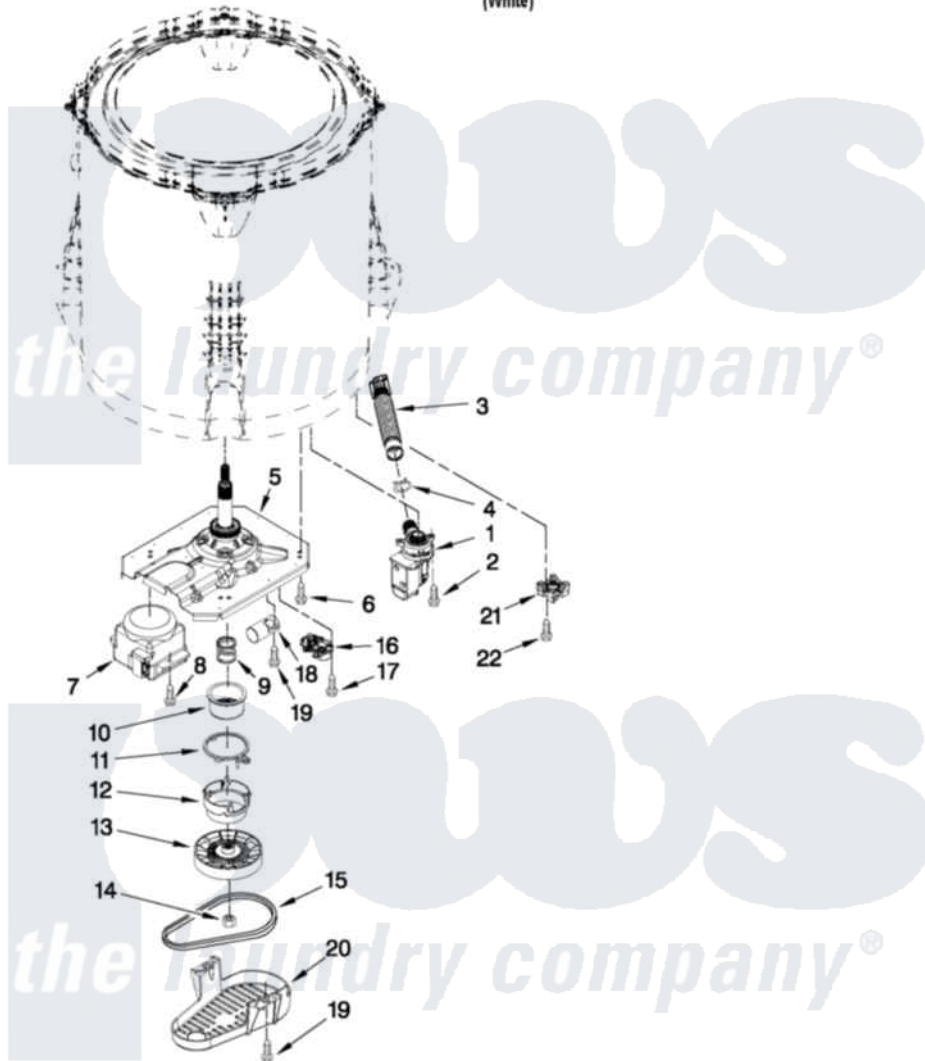

Whirlpool 7MWTW1950YW0 04 - GEARCASE, MOTOR AND PUMP PARTS

GEARCASE, MOTOR AND PUMP PARTS

For Model: 7MWTW1950YW0
(White)

FOR ORDERING INFORMATION REFER TO PARTS PRICE LIST

6

W10402927

Whirlpool [Residential Whirlpool 7MWTW1950YW0 Washer Parts](#) Parts Diagram 04 - GEARCASE, MOTOR AND PUMP PARTS

[Click on the part number to view part](#)

Item	Original Part Number	Replaced By	Status	Part Description
1	W10276397			Pump Assembly, Drain
2	W10004910			Screw, 12-16 X 1-1/4
3	W10215091			Hose, Inner Drain Assembly
4	8317496	285655		Clamp, Hose
5	W10006379	W10324649		Gearcase
6	W10249633			Screw, 7.2-1.6 X 30
7	W10249628			Motor, Drive
8	W10094780	W10182109		Screw-Kit
9	W10006382	W10315818		Cam
10	W10006352	W10315818		Cam
11	W10006353	W10315818		Cam
12	W10006354	W10315818		Cam
13	W10006356			Pulley
14	W10163336			Nut, Pulley
15	W10006384			Belt, Drive
16	W10006355			Actuator, Shift

17	9741052	Screw, 6-32 X 1.00
18	W10278117	Capacitor, Motor Run
19	357640	Screw And Washer
20	W10006383	Shield, Pulley Cover
21	W10238318	Counterweight
22	W10238319	Screw, 8-18 X 1.00