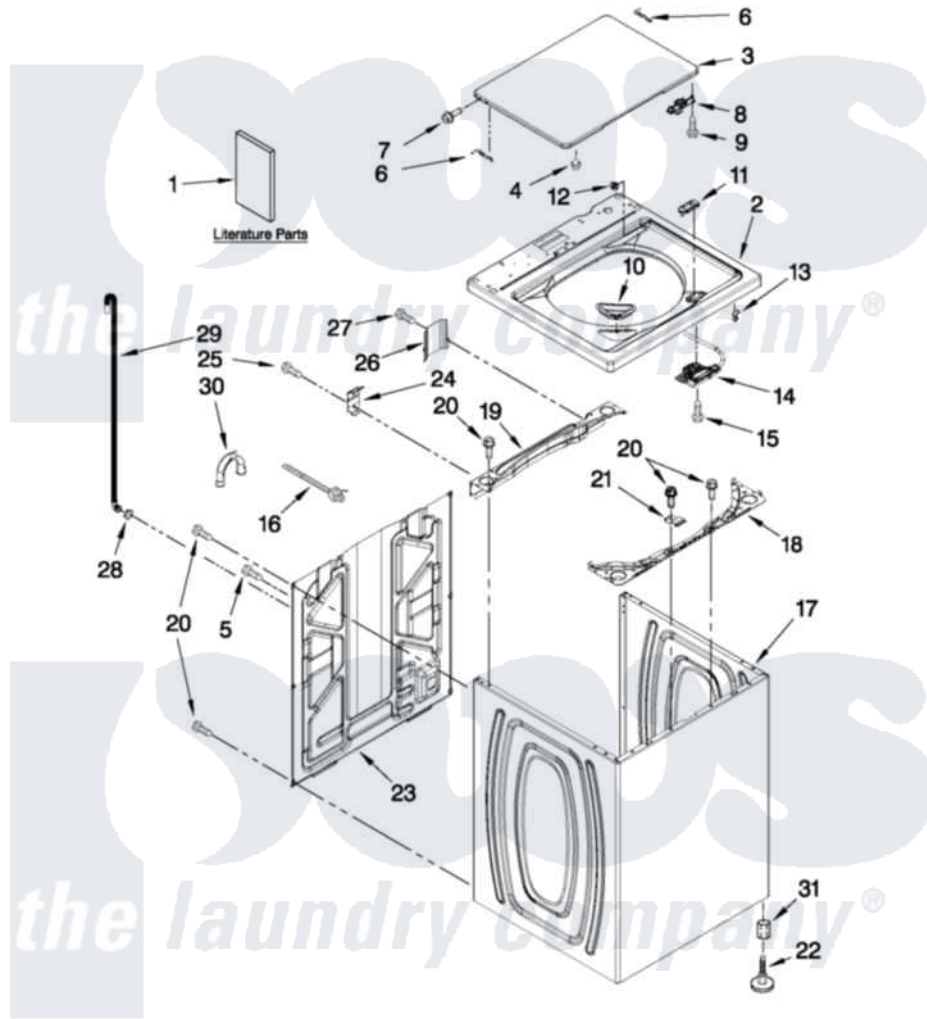

Whirlpool 7MWTW1950YW1 01 - TOP AND CABINET PARTS

TOP AND CABINET PARTS

For Model: 7MWTW1950YW1
(White)

AUTOMATIC WASHER

FOR ORDERING INFORMATION REFER TO PARTS PRICE LIST

8-11 Litho in U.S.A. (JLP)(bay)

1

Part No. W10448902 Rev. A

Whirlpool [Residential Whirlpool 7MWTW1950YW1 Washer Parts](#) Parts Diagram 01 - TOP AND CABINET PARTS

[Click on the part number to view part](#)

Item	Original Part Number	Replaced By	Status	Part Description
1	W10329765		Not Available	INSTALLATION INSTRUCTIONS
"	W10366277		Not Available	USE & CARE GUIDE
"	W10280489		Not Available	INSTALLATION (TECH SHEET)
"	W10366274		Not Available	QUICK START GUIDE
"	W10366291		Not Available	ENERGY GUIDE
2	W10251319			Top
3	W10027624	W10193861		Lid
4	9724509			Bumper, Lid
5	9740848			Screw, Mixing Valve Mounting
6	91770			Hinge, Lid
7	W10119872	W10119828		Screw, Lid Hinge Mounting
8	W10240513			Strike, Lid Lock
9	W10273971			Screw, 6-19 X 1/2
10	W10192089			Dispenser, Bleach
11	W10392041			Bezel, Lid Lock