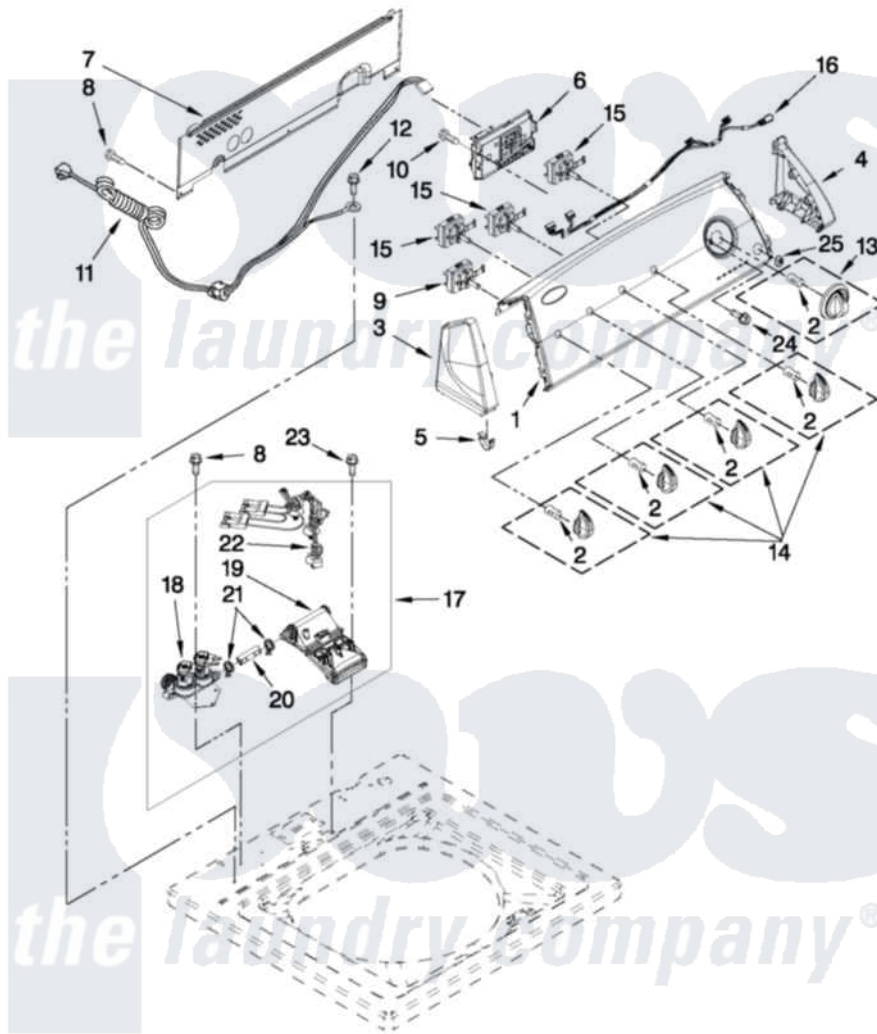

Whirlpool 7MWTW1950YW1 02 - CONSOLE AND WATER INLET PARTS

CONSOLE AND WATER INLET PARTS

For Model: 7MWTW1950YW1
(White)

FOR ORDERING INFORMATION REFER TO PARTS PRICE LIST

W10448902

3

Whirlpool Residential Whirlpool 7MWTW1950YW1 Washer Parts Parts Diagram 02 - CONSOLE AND WATER INLET PARTS

[Click on the part number to view part](#)

Item	Original Part Number	Replaced By	Status	Part Description
1	W10363998			Panel, Console
2	8536939			Clip, Knob
3	8566035	8565957		Cap, End
4	8566032	8565954		Cap, End
5	8312709			Clip-Console
6	W10445855			Control Unit Assembly, Machine And Motor
7	W10420985			Panel, Console Rear Cover
8	1157158	489069		Xxscrew, 10-12 X 1/2
9	W10285512			Switch, Rotary Encoder
10	90767			Screw, 8A X 3/8 HeX Washer Head Tapping
11	W10276649			Cord, Power
12	3400076			Screw, Bracket Mounting
13	W10034750			Timer Knob Assembly
14	W10034380			Knob, Control

15	W10285511		Switch, Rotary Encoder
16	W10291176		Harness, Upper
17	W10432360		Inlet Assembly, Water
18	W10352256		Valve, Water Mixing
19	W10334611	W10441423	Vacuum Break
20	W10238347		Hose, Vacuum Break
21	W10117298	596669	Clamp, Manifold
22	W10344775		Harness, Valve
23	8281163		Screw, Dispenser Housing Mounting
24	3400818		Screw, Timer Mounting
25	W10251309		Pushbutton, Start