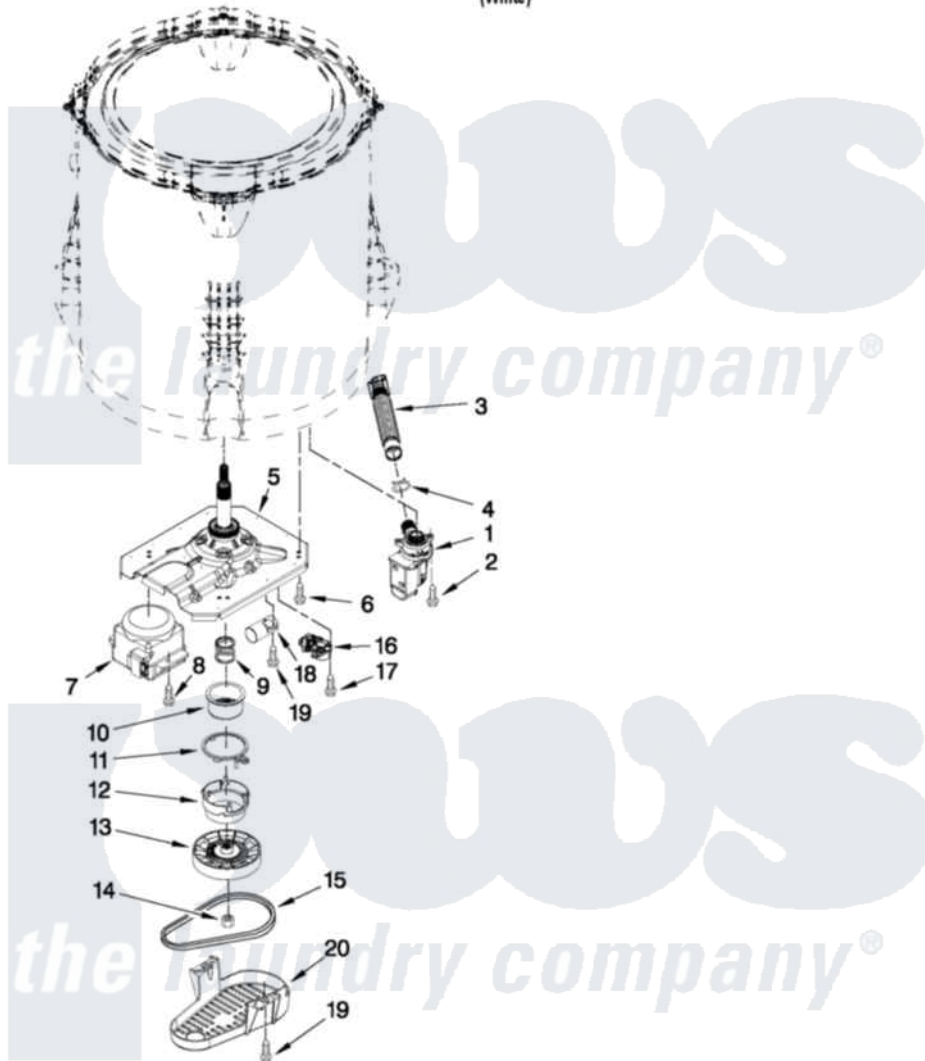

Whirlpool 7MWTW1950YW1 04 - GEARCASE, MOTOR AND PUMP PARTS

GEARCASE, MOTOR AND PUMP PARTS

For Model: 7MWTW1950YW1
(White)

FOR ORDERING INFORMATION REFER TO PARTS PRICE LIST

6

W10448902

Whirlpool [Residential Whirlpool 7MWTW1950YW1 Washer Parts](#) Parts Diagram 04 - GEARCASE, MOTOR AND PUMP PARTS

[Click on the part number to view part](#)

Item	Original Part Number	Replaced By	Status	Part Description
1	W10276397			Pump Assembly, Drain
2	W10004910			Screw, 12-16 X 1-1/4
3	W10215091			Hose, Inner Drain Assembly
4	8317496	285655		Clamp, Hose
5	W10006379	W10324649		Gearcase
6	W10249633			Screw, 7.2-1.6 X 30
7	W10249628			Motor, Drive
8	W10094780	W10182109		Screw-Kit
9	W10006382	W10315818		Cam
10	W10006352	W10315818		Cam
11	W10006353	W10315818		Cam
12	W10006354	W10315818		Cam
13	W10006356			Pulley
14	W10163336			Nut, Pulley
15	W10006384			Belt, Drive
16	W10006355			Actuator, Shift

17	9741052	Screw, 6-32 X 1.00
18	W10278117	Capacitor, Motor Run
19	357640	Screw And Washer
20	W10006383	Shield, Pulley Cover