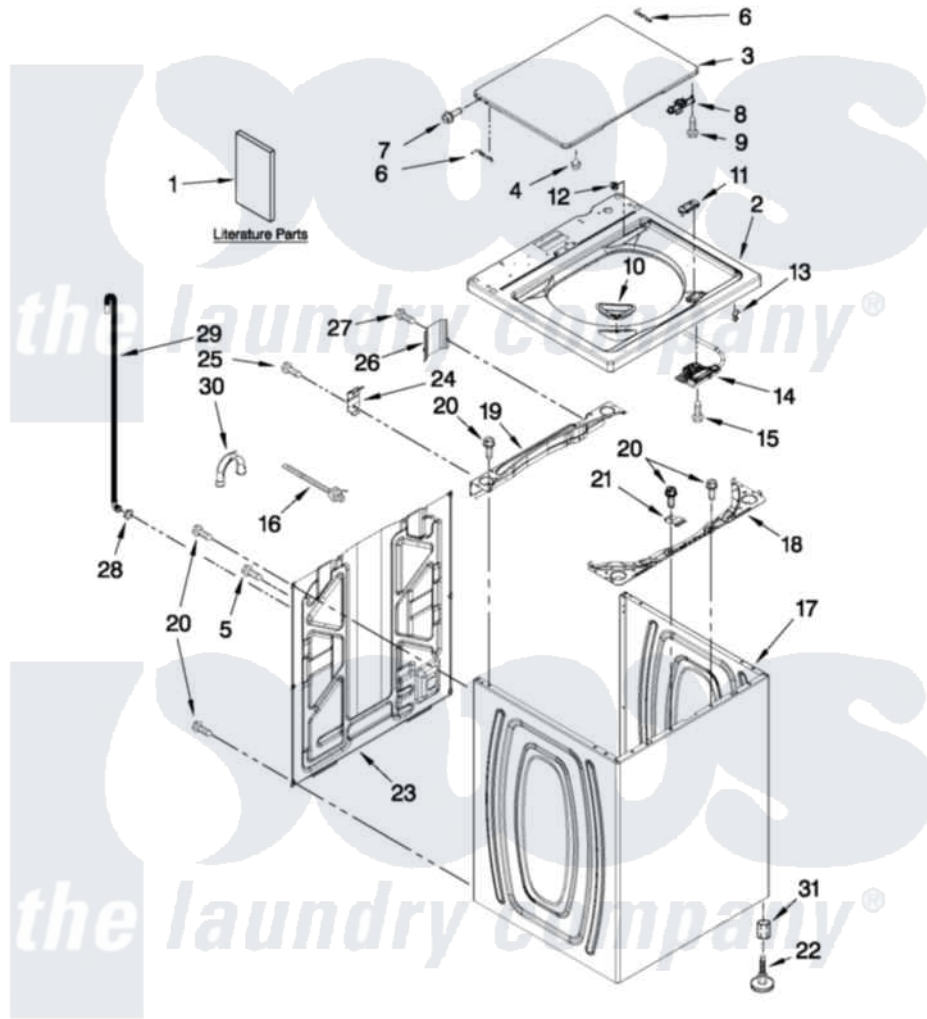

# Whirlpool 7MWTW1950YW2 01 - TOP AND CABINET PARTS

## TOP AND CABINET PARTS

AUTOMATIC WASHER

For Model: 7MWTW1950YW2  
(White)

FOR ORDERING INFORMATION REFER TO PARTS PRICE LIST

5-12 Litho in U.S.A. (JLP)(bay)

1

Part No. W10510626 Rev. A

Whirlpool [Residential Whirlpool 7MWTW1950YW2 Washer Parts](#) Parts Diagram 01 - TOP AND CABINET PARTS