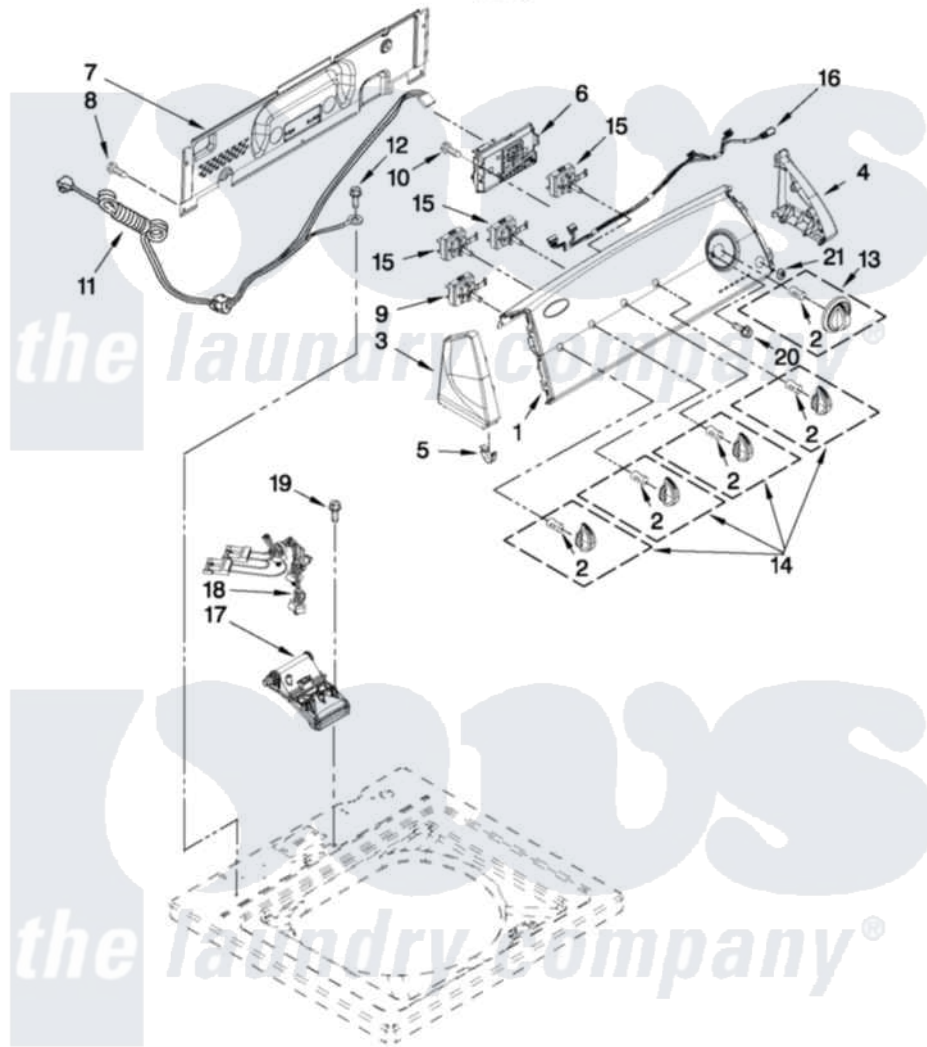

Whirlpool 7MWTW1950YW2 02 - CONSOLE AND WATER INLET PARTS

CONSOLE AND WATER INLET PARTS

For Model: 7MWTW1950YW2
(White)

FOR ORDERING INFORMATION REFER TO PARTS PRICE LIST

W10510626

3

Whirlpool [Residential Whirlpool 7MWTW1950YW2 Washer Parts](#) Parts Diagram 02 - CONSOLE AND WATER INLET PARTS

[Click on the part number to view part](#)

Item	Original Part Number	Replaced By	Status	Part Description
1	W10363998			Panel, Console
2	8536939			Clip, Knob
3	8566035	8565957		Cap, End
4	8566032	8565954		Cap, End
5	8312709			Clip-Console
6	W10445855			Control Unit Assembly, Machine And Motor
7	W10461159			Panel, Console Rear Cover
8	1157158	489069		Xxscrew, 10-12 X 1/2
9	W10285512			Switch, Rotary Encoder
10	90767			Screw, 8A X 3/8 HeX Washer Head Tapping
11	W10276649			Cord, Power
12	3400076			Screw, Bracket Mounting
13	W10034750			Timer Knob Assembly
14	W10034380			Knob, Control

15	W10285511	Switch, Rotary Encoder
16	W10291176	Harness, Upper
17	W10472844	Inlet Assembly, Water
18	W10423127	Valve, Water Mixing
19	8281163	Screw, Dispenser Housing Mounting
20	3400818	Screw, Timer Mounting
21	W10251309	Pushbutton, Start