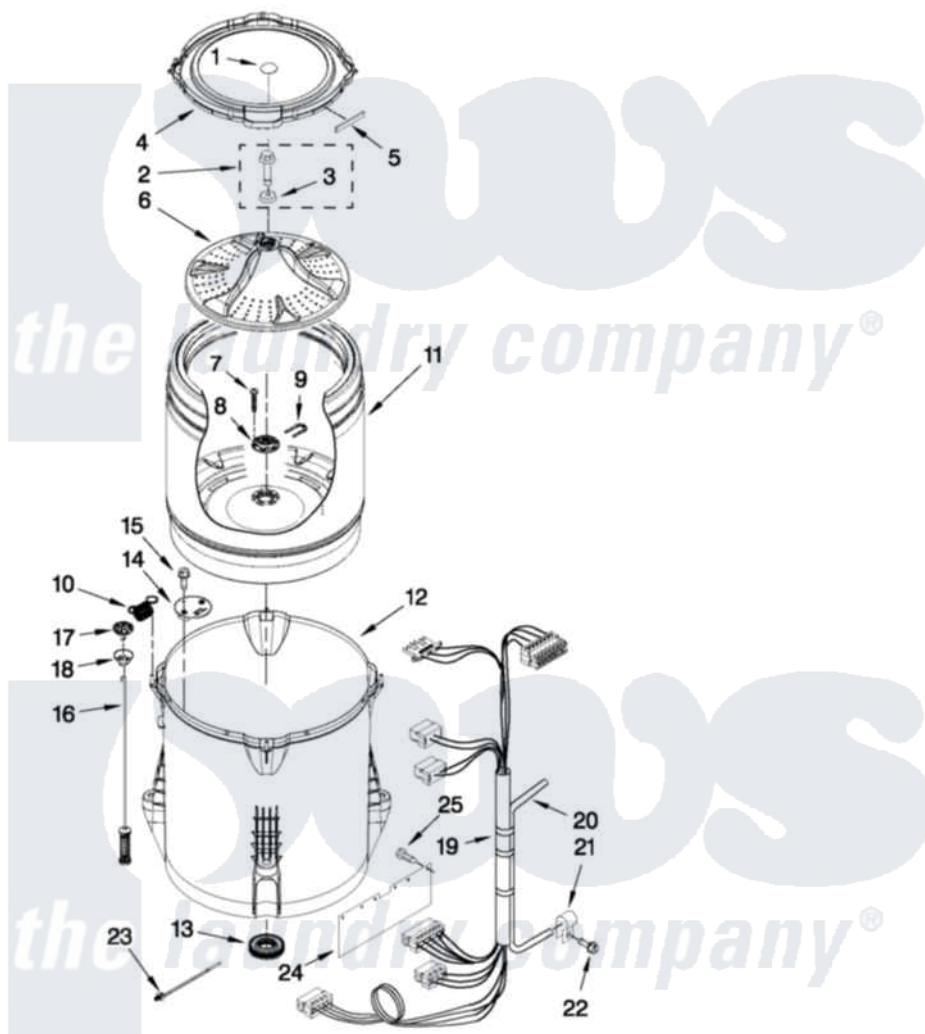

# Whirlpool 7MWTW1950YW2 03 - BASKET AND TUB PARTS

## BASKET AND TUB PARTS

For Model: 7MWTW1950YW2  
(White)

FOR ORDERING INFORMATION REFER TO PARTS PRICE LIST

W10510626

5

Whirlpool [Residential Whirlpool 7MWTW1950YW2 Washer Parts](#) Parts Diagram 03 - BASKET AND TUB PARTS

[Click on the part number to view part](#)

Item	Original Part Number	Replaced By	Status	Part Description
1	<a href="#">W10305259</a>			Cap, Impeller
2	<a href="#">W10003790</a>			Screw And Washer
3	<a href="#">3949550</a>			Washer
4	<a href="#">W10215146</a>			Tub Ring
5	<a href="#">W10205824</a>			Absorber, Impact
6	<a href="#">W10215118</a>			Impeller
7	<a href="#">8533953</a>			Screw, 8-16 X 1.000
8	W10396887		Not Available	HUB - DRIVEN, BASKET (INCLUDES ITEM 7)
9	W10402178		Not Available	RETAINER
10	W10348658	<a href="#">W10400895</a>		Spring
11	<a href="#">W10469848</a>			Basket Assembly
12	W10238301	<a href="#">W10324648</a>		Tub-Outer
13	W10006371	<a href="#">W10324647</a>		Seal-Tub
14	<a href="#">W10215093</a>			Filter, Drain Pump
15	<a href="#">8533928</a>			Screw, 8-18 X 3/4
16	W10257086	<a href="#">W10317708</a>		Supsension

17	W10405423	<a href="#">W10440729</a>	Suspension
18	W10256551	<a href="#">W10440729</a>	Suspension
19	<a href="#">W10383573</a>		Harness, Lower
20	8572540	<a href="#">353244</a>	Hose, Pressure Switch
21	<a href="#">W10005430</a>		Clamp, Pressure Hose Retainer
22	8533943	<a href="#">W10109200</a>	Screw, Baffle Mounting
23	<a href="#">W10298887</a>		Cable Tie
24	<a href="#">W10392691</a>		Shield, Splash
25	<a href="#">W10429200</a>		Retainer, Push In