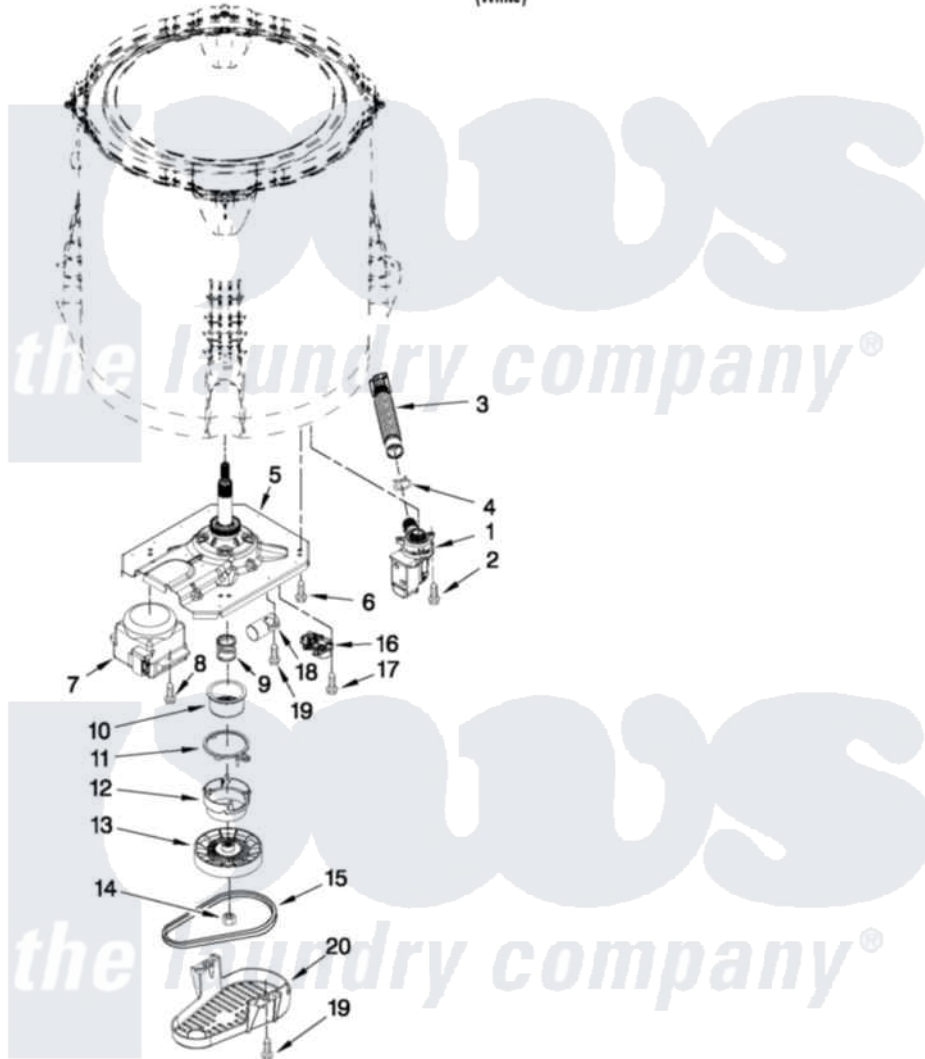

# Whirlpool 7MWTW1950YW2 04 - GEARCASE, MOTOR AND PUMP PARTS

## GEARCASE, MOTOR AND PUMP PARTS

For Model: 7MWTW1950YW2  
(White)

FOR ORDERING INFORMATION REFER TO PARTS PRICE LIST

6

W10510626

Whirlpool [Residential Whirlpool 7MWTW1950YW2 Washer Parts](#) Parts Diagram 04 - GEARCASE, MOTOR AND PUMP PARTS

[Click on the part number to view part](#)

Item	Original Part Number	Replaced By	Status	Part Description
1	<a href="#">W10465543</a>			Pump Assembly, Drain
2	<a href="#">W10004910</a>			Screw, 12-16 X 1-1/4
3	<a href="#">W10215091</a>			Hose, Inner Drain Assembly
4	8317496	<a href="#">285655</a>		Clamp, Hose
5	W10469845		Not Available	GEARCASE ASSEMBLY (INCLUDES ITEMS 7, 8, 9, 10 & 13 ON PAGE 5)
6	<a href="#">W10249633</a>			Screw, 7.2-1.6 X 30
7	<a href="#">W10416660</a>			Motor, Drive
8	W10094780	<a href="#">W10182109</a>		Screw-Kit
9	W10006382	<a href="#">W10315818</a>		Cam
10	W10006352	<a href="#">W10315818</a>		Cam
11	W10006353	<a href="#">W10315818</a>		Cam
12	W10006354	<a href="#">W10315818</a>		Cam
13	<a href="#">W10006356</a>			Pulley
14	<a href="#">W10163336</a>			Nut, Pulley

15	<a href="#">W10006384</a>	Belt, Drive
16	<a href="#">W10006355</a>	Actuator, Shift
17	<a href="#">9741052</a>	Screw, 6-32 X 1.00
18	<a href="#">W10390446</a>	Capacitor, Motor Run
19	<a href="#">357640</a>	Screw And Washer
20	<a href="#">W10427633</a>	Shield, Pulley Cover