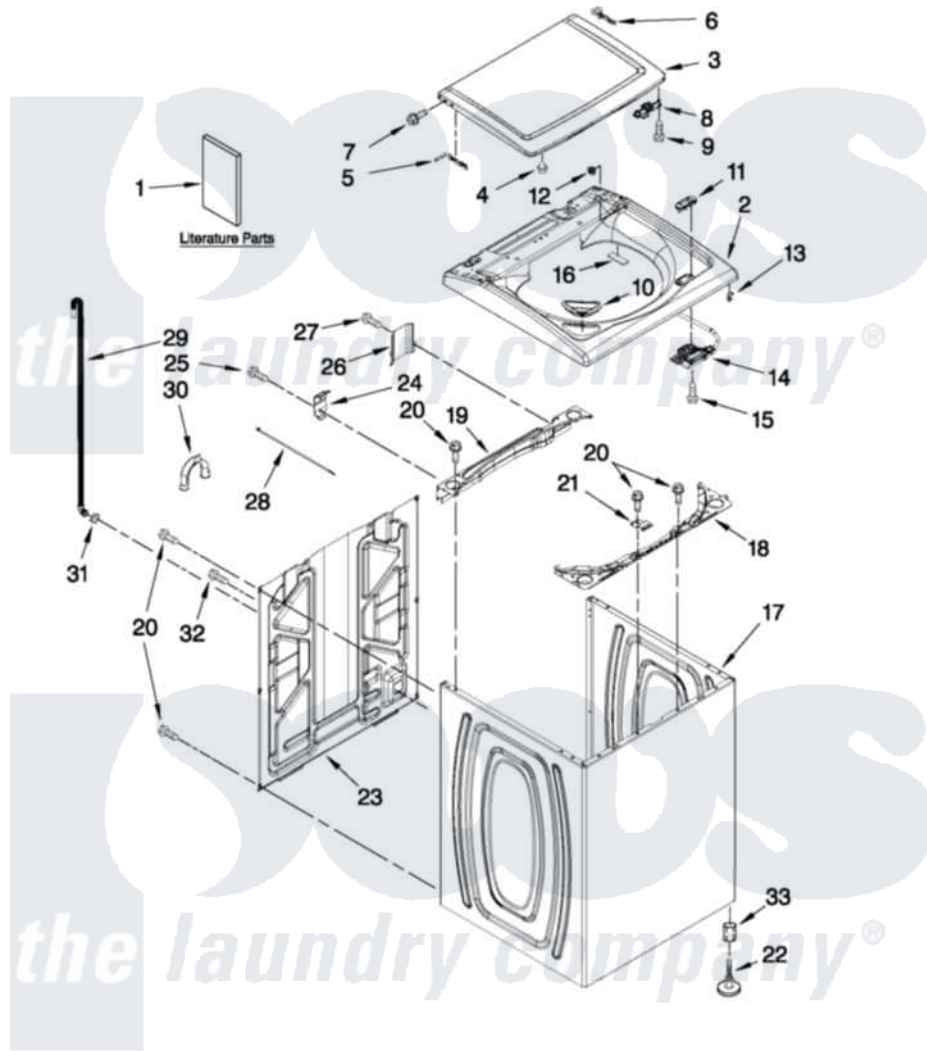

# Whirlpool 7MWTW5500XW1 01 - TOP AND CABINET PARTS

## TOP AND CABINET PARTS

AUTOMATIC WASHER

For Model: 7MWTW5500XW1  
(White)

FOR ORDERING INFORMATION REFER TO PARTS PRICE LIST

9-11 Litho in U.S.A. (JLP)(bay)

1

Part No. W10449118 Rev. A

Whirlpool [Residential Whirlpool 7MWTW5500XW1 Washer Parts](#) Parts Diagram 01 - TOP AND CABINET PARTS