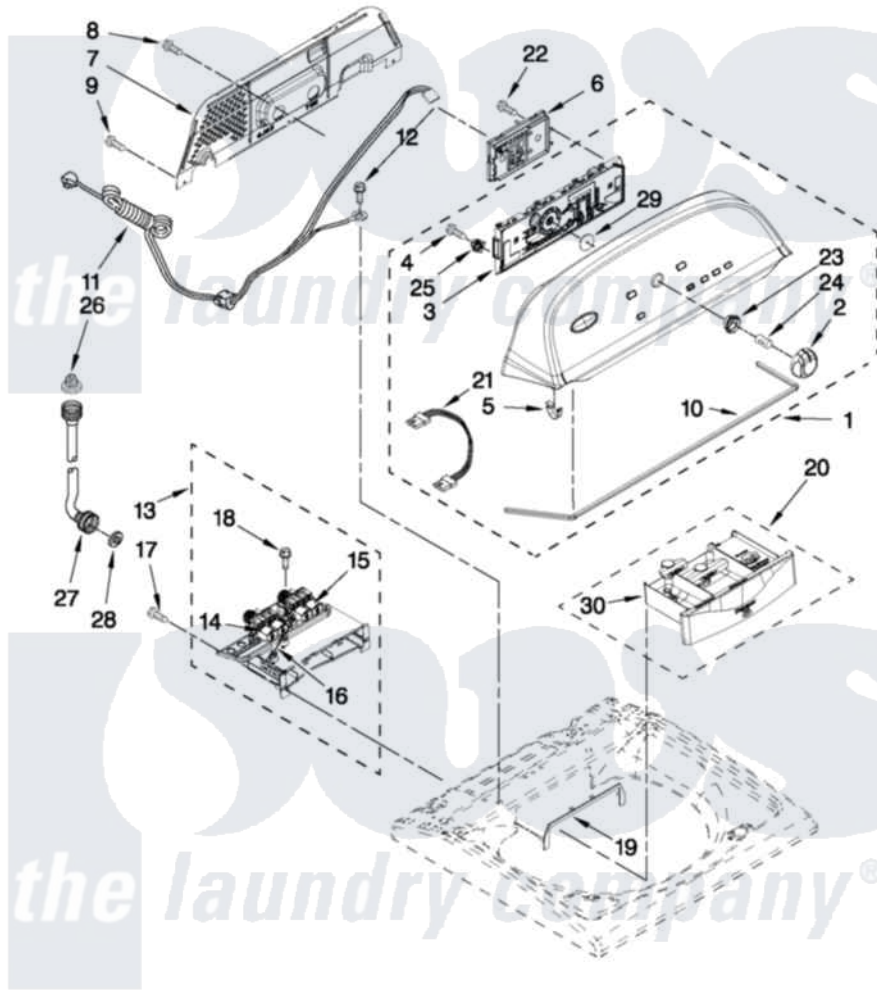

# Whirlpool 7MWTW5500XW1 02 - CONSOLE AND DISPENSER PARTS

## CONSOLE AND DISPENSER PARTS

For Model: 7MWTW5500XW1  
(White)

FOR ORDERING INFORMATION REFER TO PARTS PRICE LIST

W10449118

3

Whirlpool [Residential Whirlpool 7MWTW5500XW1 Washer Parts](#) Parts Diagram 02 - CONSOLE AND DISPENSER PARTS

[Click on the part number to view part](#)

Item	Original Part Number	Replaced By	Status	Part Description
1	<a href="#">W10329777</a>			Console
2	<a href="#">W10251392</a>			Knob Assembly
3	<a href="#">W10269602</a>			User Interface
4	<a href="#">W10219342</a>			Screw, Baffle Mounting
5	<a href="#">8312709</a>			Clip-Console
6	<a href="#">W10445819</a>			Control Unit Assembly, Machine And Motor
7	<a href="#">W10420984</a>			Panel, Console Rear Cover
8	3390647	<a href="#">488729</a>		Screw
9	1157158	<a href="#">489069</a>		Xxscrew, 10-12 X 1/2
10	<a href="#">W10280079</a>			Seal, Console
11	<a href="#">W10266797</a>			Cord, Power
12	<a href="#">3400076</a>			Screw, Bracket Mounting
13	W10240963	<a href="#">W10432327</a>		Housing Assembly - Dispenser
14	<a href="#">W10240949</a>			Valve, Cold Water Inlet
15	<a href="#">W10240948</a>			Valve, Hot Water Inlet