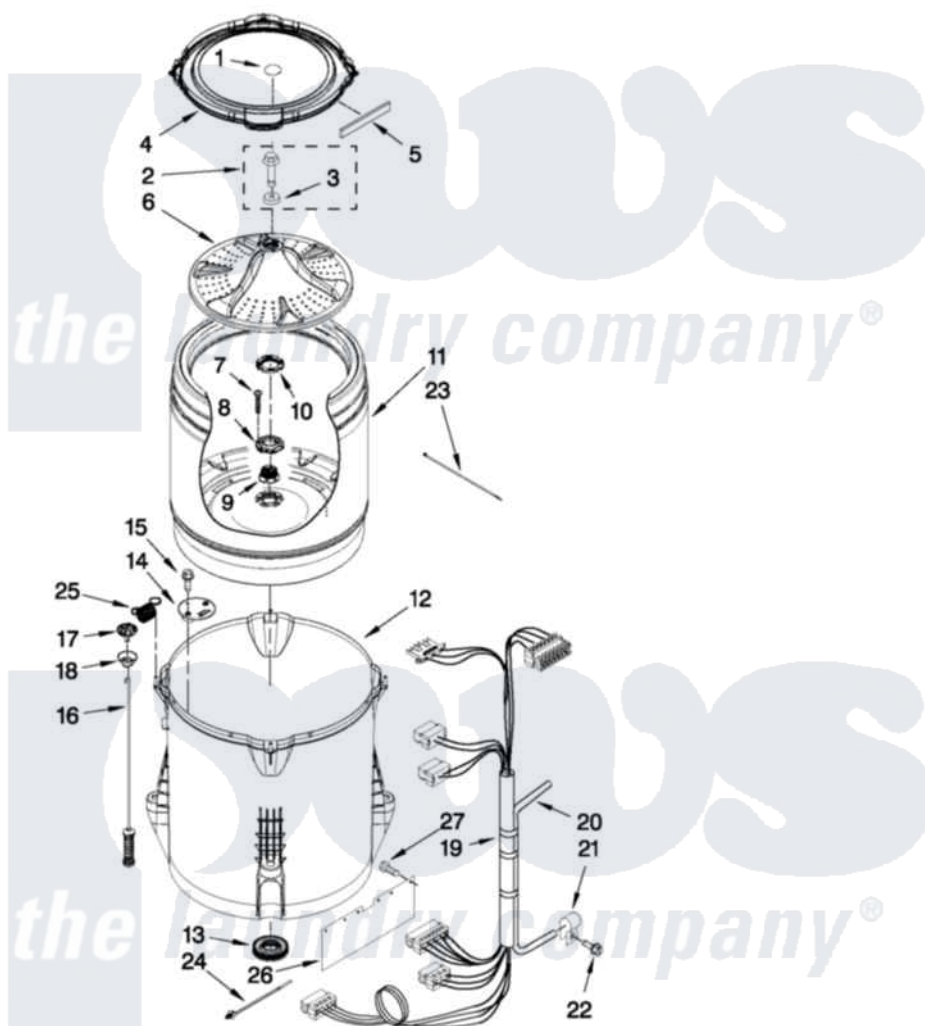

Whirlpool 7MWTW5500XW1 03 - BASKET AND TUB PARTS

BASKET AND TUB PARTS

For Model: 7MWTW5500XW1
(White)

FOR ORDERING INFORMATION REFER TO PARTS PRICE LIST

W10449118

5

Whirlpool [Residential Whirlpool 7MWTW5500XW1 Washer Parts](#) Parts Diagram 03 - BASKET AND TUB PARTS

[Click on the part number to view part](#)

Item	Original Part Number	Replaced By	Status	Part Description
1	W10305259			Cap, Impeller
2	W10003790			Screw And Washer
3	3949550			Washer
4	W10215146			Tub Ring
5	W10205824			Absorber, Impact
6	W10215118			Impeller
7	8533953			Screw, 8-16 X 1.000
8	W10291415	W10324651		Hub
9	W10291416	W10324651		Hub
10	W10291417	W10324651		Hub
11	W10238268	W10324650		Basket
12	W10238301	W10324648		Tub-Outer
13	W10006371	W10324647		Seal-Tub
14	W10215093			Filter, Drain Pump
15	8533928			Screw, 8-18 X 3/4
16	W10257086	W10317708		Supsension

17	W10215136	W10440729	Suspension
18	W10256551	W10440729	Suspension
19	W10328392	W10297443	Harness, Lower
20	8572540	353244	Hose, Pressure Switch
21	W10005430		Clamp, Pressure Hose Retainer
22	8533943	W10109200	Screw, Baffle Mounting
23	W10339879		Tie, Cable
24	W10298887		Cable Tie
25	W10348658	W10400895	Spring
26	W10392691		Shield, Splash
27	W10429200		Retainer, Push In