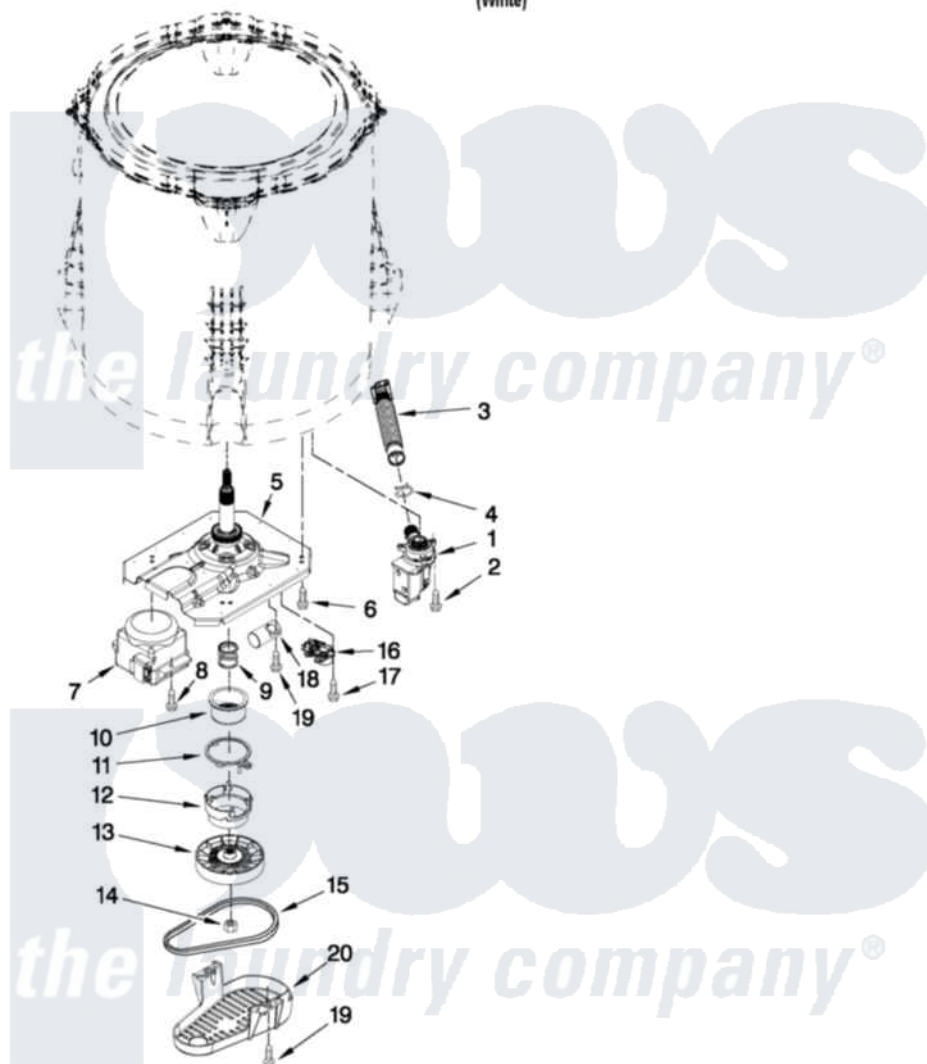

# Whirlpool 7MWTW5500XW1 04 - GEARCASE, MOTOR AND PUMP PARTS

## GEARCASE, MOTOR AND PUMP PARTS

For Model: 7MWTW5500XW1  
(White)

FOR ORDERING INFORMATION REFER TO PARTS PRICE LIST

6

W10449118

Whirlpool [Residential Whirlpool 7MWTW5500XW1 Washer Parts](#) Parts Diagram 04 - GEARCASE, MOTOR AND PUMP PARTS

[Click on the part number to view part](#)

Item	Original Part Number	Replaced By	Status	Part Description
1	<a href="#">W10276397</a>			Pump Assembly, Drain
2	<a href="#">W10004910</a>			Screw, 12-16 X 1-1/4
3	<a href="#">W10215091</a>			Hose, Inner Drain Assembly
4	8317496	<a href="#">285655</a>		Clamp, Hose
5	W10006379	<a href="#">W10324649</a>		Gearcase
6	<a href="#">W10249633</a>			Screw, 7.2-1.6 X 30
7	<a href="#">W10249628</a>			Motor, Drive
8	W10094780	<a href="#">W10182109</a>		Screw-Kit
9	W10006382	<a href="#">W10315818</a>		Cam
10	W10006352	<a href="#">W10315818</a>		Cam
11	W10006353	<a href="#">W10315818</a>		Cam
12	W10006354	<a href="#">W10315818</a>		Cam
13	<a href="#">W10006356</a>			Pulley
14	<a href="#">W10163336</a>			Nut, Pulley
15	<a href="#">W10006384</a>			Belt, Drive
16	<a href="#">W10006355</a>			Actuator, Shift

17	<a href="#">9741052</a>	Screw, 6-32 X 1.00
18	<a href="#">W10278117</a>	Capacitor, Motor Run
19	<a href="#">357640</a>	Screw And Washer
20	<a href="#">W10006383</a>	Shield, Pulley Cover