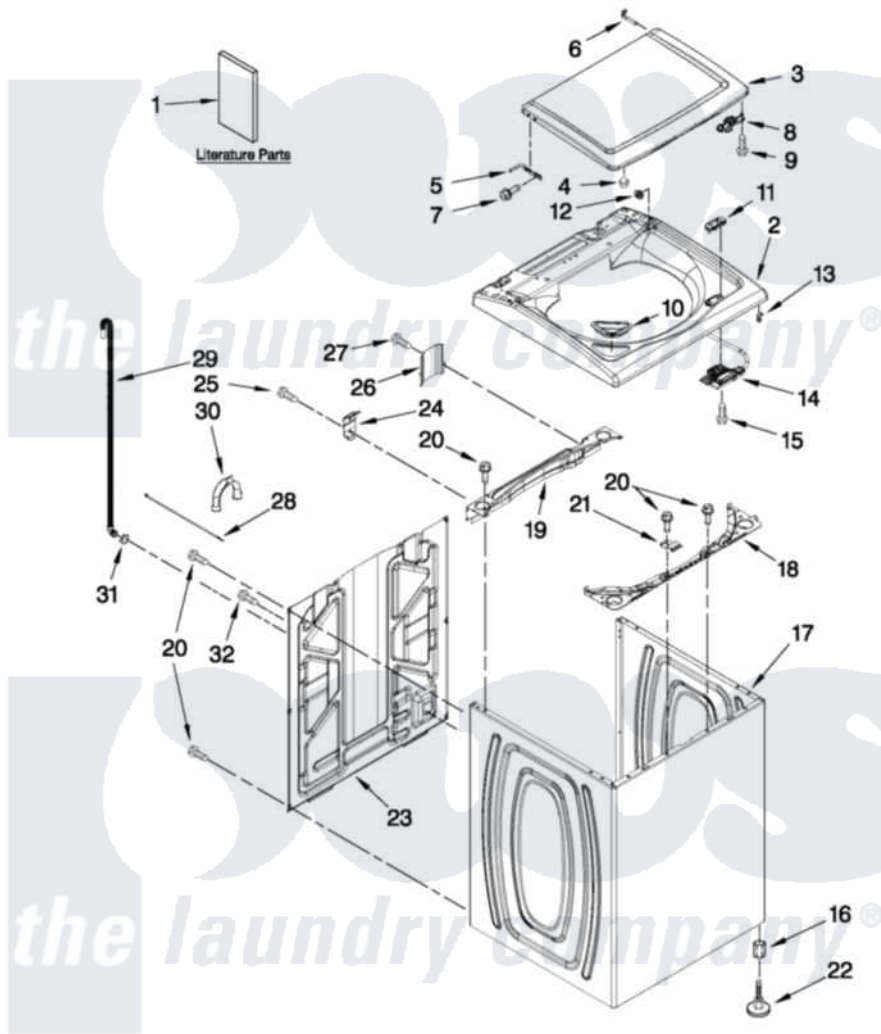

Whirlpool 7MWTW5500XW2 01 - TOP AND CABINET PARTS

TOP AND CABINET PARTS

For Model: 7MWTW5500XW2
(White)

AUTOMATIC WASHER

FOR ORDERING INFORMATION REFER TO PARTS PRICE LIST

5-12 Litho in U.S.A. (JLP)(bay)

1

Part No. W10510632 Rev. A

Whirlpool Residential Whirlpool 7MWTW5500XW2 Washer Parts Parts Diagram 01 - TOP AND CABINET PARTS

[Click on the part number to view part](#)

Item	Original Part Number	Replaced By	Status	Part Description
1	W10478095		Not Available	INSTALLATION INSTRUCTIONS
"	W10366279		Not Available	USE & CARE GUIDE
"	W10468342		Not Available	TECH SHEET
"	W10331104		Not Available	QUICK START GUIDE
"	W10366292		Not Available	ENERGY GUIDE
2	W10246376			Top
3	W10339997			Lid
4	9724509			Bumper, Lid
5	W10295775			Hinge, Wire
6	W10294031			Hinge Wire
7	W10119828			Screw, Lid Hinge Mounting
8	W10240513			Strike, Lid Lock
9	W10273971			Screw, 6-19 X 1/2
10	W10240977			Dispenser, Bleach
11	W10392041			Bezel, Lid Lock
12	W10293272			Bearing, Lid Hinge