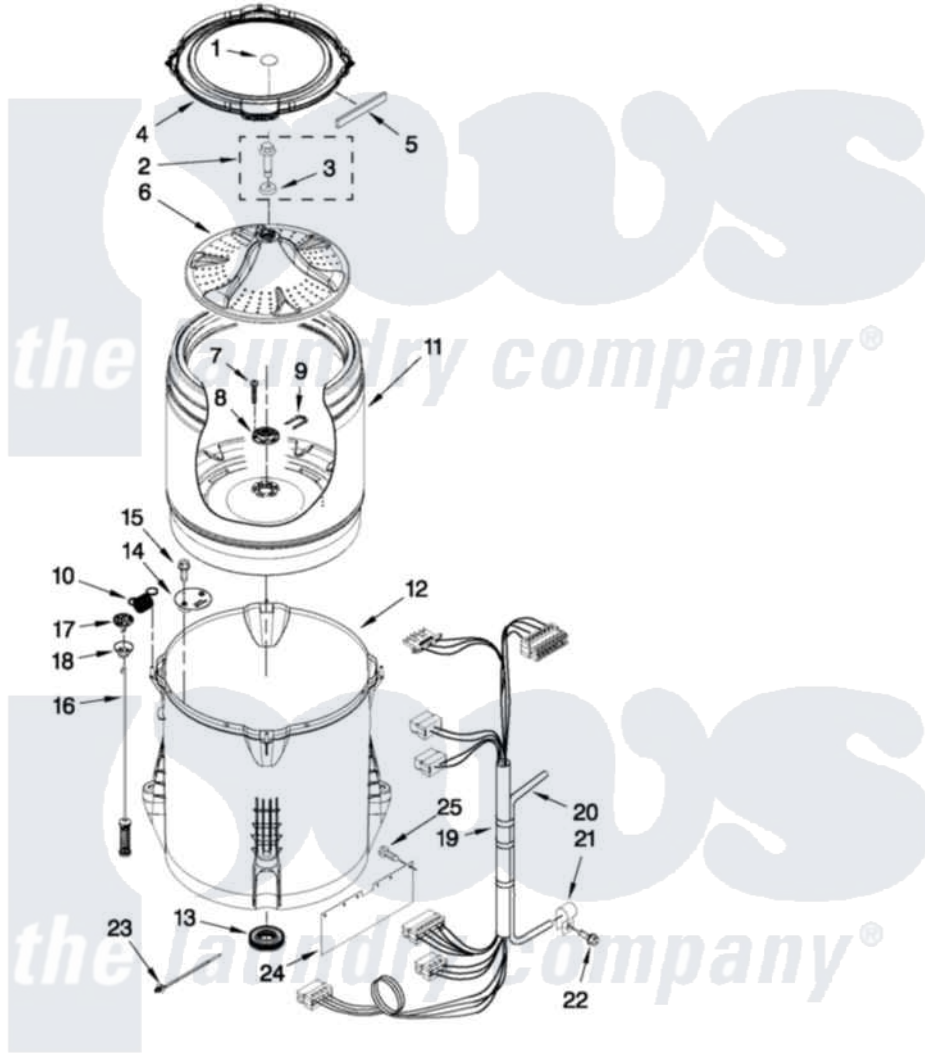

Whirlpool 7MWTW5500XW2 03 - BASKET AND TUB PARTS

BASKET AND TUB PARTS

For Model: 7MWTW5500XW2
(White)

FOR ORDERING INFORMATION REFER TO PARTS PRICE LIST

W10510632

5

Whirlpool [Residential Whirlpool 7MWTW5500XW2 Washer Parts](#) Parts Diagram 03 - BASKET AND TUB PARTS

[Click on the part number to view part](#)

Item	Original Part Number	Replaced By	Status	Part Description
1	W10305259			Cap, Impeller
2	W10003790			Screw And Washer
3	3949550			Washer
4	W10215146			Tub Ring
5	W10205824			Absorber, Impact
6	W10215118			Impeller
7	8533953			Screw, 8-16 X 1.000
8	W10396887		Not Available	HUB - DRIVEN, BASKET (INCLUDES ITEM 7)
9	W10402178		Not Available	RETAINER
10	W10348658	W10400895		Spring
11	W10469848			Basket Assembly
12	W10238301	W10324648		Tub-Outer
13	W10006371	W10324647		Seal-Tub
14	W10215093			Filter, Drain Pump
15	8533928			Screw, 8-18 X 3/4
16	W10257086	W10317708		Supsension

17	W10405423	W10440729	Suspension
18	W10256551	W10440729	Suspension
19	W10383573		Harness, Lower
20	353244		Hose, Pressure Switch
21	W10005430		Clamp, Pressure Hose Retainer
22	8533943	W10109200	Screw, Baffle Mounting
23	W10339879		Tie, Cable
24	W10392691		Shield, Splash
25	W10429200		Retainer, Push In