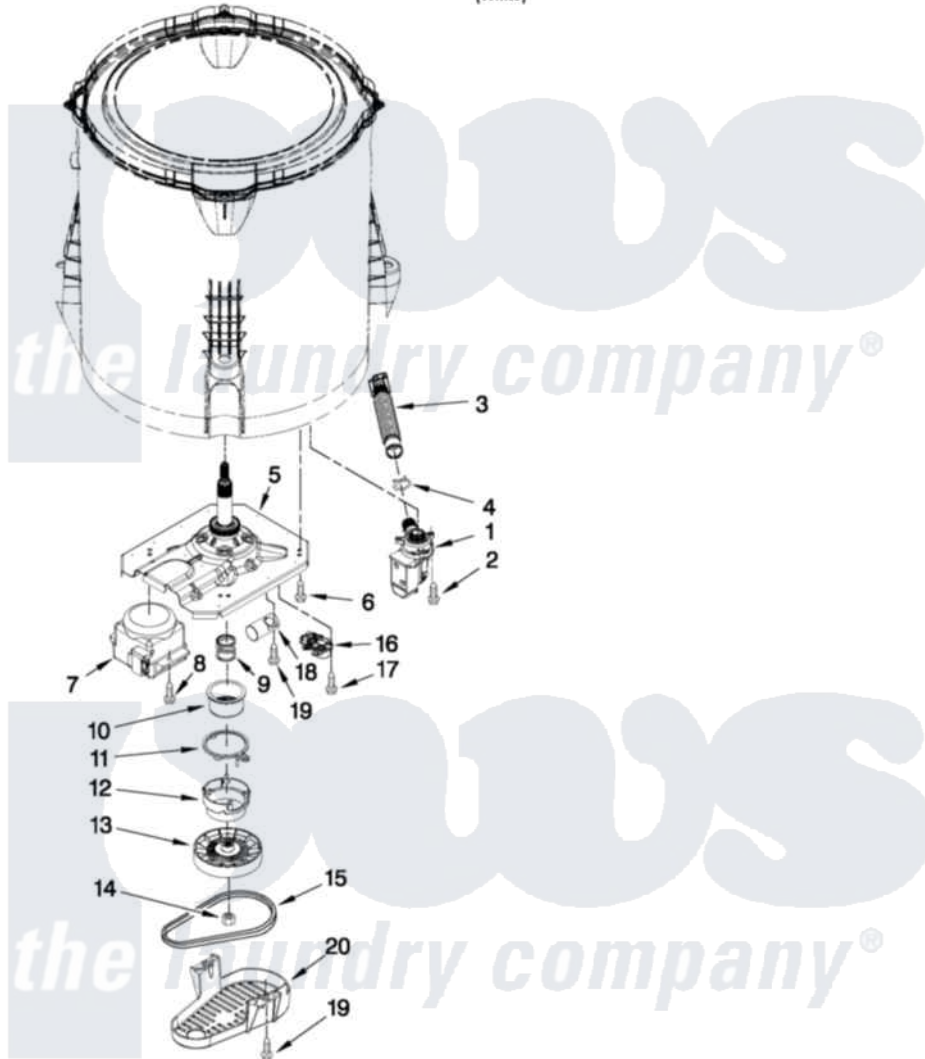

Whirlpool 7MWTW5500XW2 04 - GEARCASE, MOTOR AND PUMP PARTS

GEARCASE, MOTOR AND PUMP PARTS

For Model: 7MWTW5500XW2
(White)

FOR ORDERING INFORMATION REFER TO PARTS PRICE LIST

6

W10510632

Whirlpool [Residential Whirlpool 7MWTW5500XW2 Washer Parts](#) Parts Diagram 04 - GEARCASE, MOTOR AND PUMP PARTS

[Click on the part number to view part](#)

Item	Original Part Number	Replaced By	Status	Part Description
1	W10465543			Pump Assembly, Drain
2	W10004910			Screw, 12-16 X 1-1/4
3	W10215091			Hose, Inner Drain Assembly
4	8317496	285655		Clamp, Hose
5	W10469845		Not Available	GEARCASE ASSEMBLY (INCLUDES ITEMS 7, 8, 9, 10 & 13 ON PAGE 5)
6	W10249633			Screw, 7.2-1.6 X 30
7	W10416660			Motor, Drive
8	W10094780	W10182109		Screw-Kit
9	W10006382	W10315818		Cam
10	W10006352	W10315818		Cam
11	W10006353	W10315818		Cam
12	W10006354	W10315818		Cam
13	W10006356			Pulley
14	W10163336			Nut, Pulley

15	W10006384	Belt, Drive
16	W10006355	Actuator, Shift
17	9741052	Screw, 6-32 X 1.00
18	W10390446	Capacitor, Motor Run
19	357640	Screw And Washer
20	W10427633	Shield, Pulley Cover