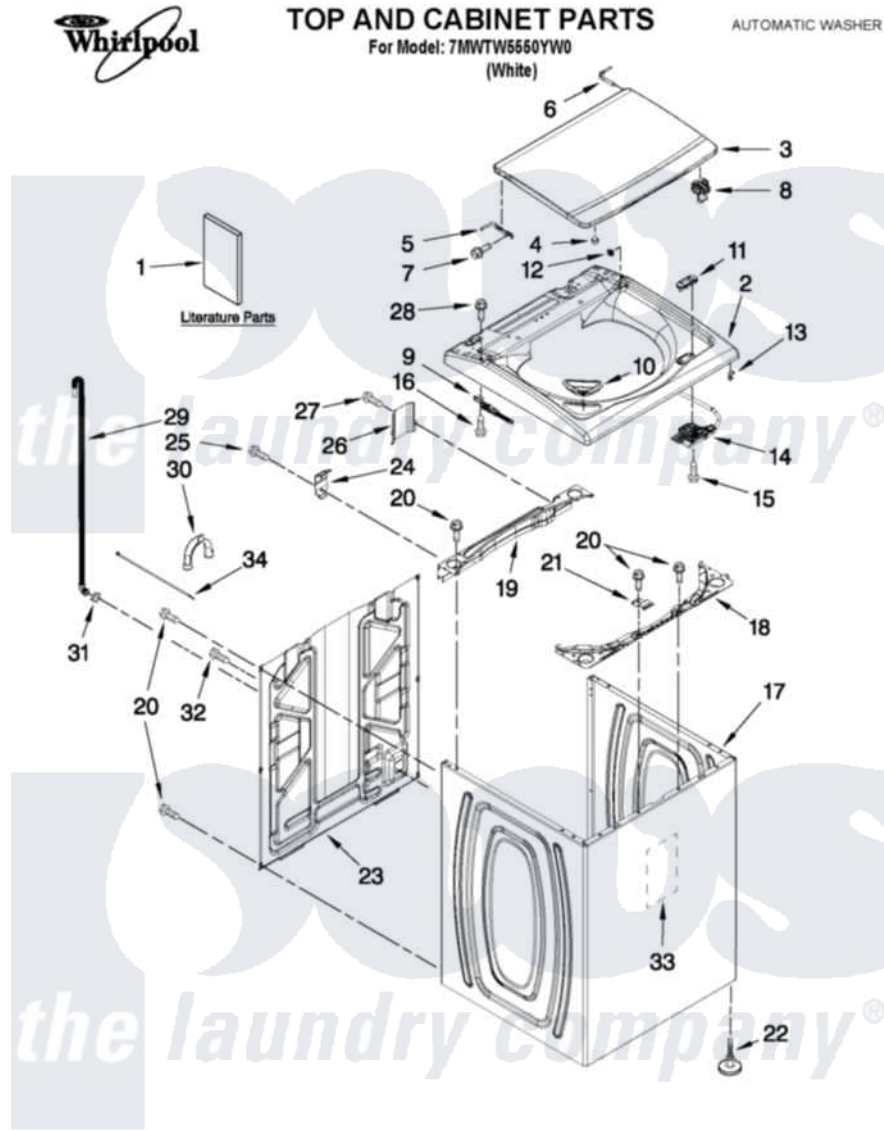

Whirlpool 7MWTW5550YW0 01 - TOP AND CABINET PARTS

FOR ORDERING INFORMATION REFER TO PARTS PRICE LIST

3-11 Litho in U.S.A. (MP) (eeb)

1

Part No. W10403228 Rev. A

Whirlpool [Residential Whirlpool 7MWTW5550YW0 Washer Parts](#) Parts Diagram 01 - TOP AND CABINET PARTS

[Click on the part number to view part](#)

Item	Original Part Number	Replaced By	Status	Part Description
1	W10329765		Not Available	INSTALLATION INSTRUCTIONS
"	W10366279		Not Available	USE & CARE GUIDE
"	W10240504		Not Available	TECH SHEET IMPROVED WASH
"	W10331104		Not Available	QUICK START GUIDE
"	W10366292		Not Available	ENERGY GUIDE
2	W10246376			Top
3	W10296163			Lid, Glass Assembly
4	9724509			Bumper, Lid
5	8563965			Hinge Wire
6	8572974			Hinge Wire
7	W10339706	W10078270		Screw, Lid Hinge Mounting
8	W10238327			Strike, Lid Lock
9	W10270398			Hinge, Spring Assembly
"	W10270399			Hinge, Spring Assembly
10	W10240977			Dispenser, Bleach