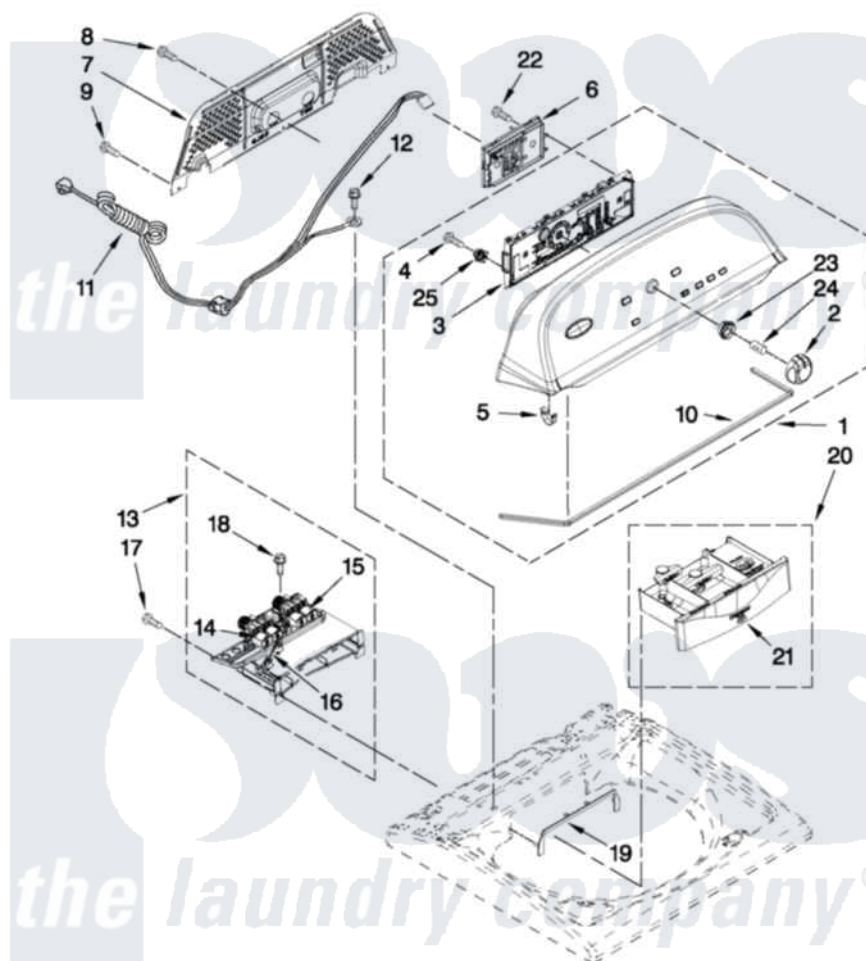

Whirlpool 7MWTW5550YW0 02 - CONSOLE AND DISPENSER PARTS

CONSOLE AND DISPENSER PARTS

For Model: 7MWTW5550YW0
(White)

W10403228

FOR ORDERING INFORMATION REFER TO PARTS PRICE LIST

3

Whirlpool [Residential Whirlpool 7MWTW5550YW0 Washer Parts](#) Parts Diagram 02 - CONSOLE AND DISPENSER PARTS

[Click on the part number to view part](#)

Item	Original Part Number	Replaced By	Status	Part Description
1	W10329778			Console
2	W10251392			Knob Assembly
3	W10269602			User Interface
4	W10219342			Screw, Baffle Mounting
5	8312709			Clip-Console
6	W10393001			Control Unit Assembly, Machine And Motor
7	W10269597			Panel, Console Rear Cover
8	3390647	488729		Screw
9	1157158	489069		Xxscrew, 10-12 X 1/2
10	W10280079			Seal, Console
11	W10266797			Cord, Power
12	3400076			Screw, Bracket Mounting
13	W10240963	W10432327		Housing Assembly - Dispenser
14	W10240949			Valve, Cold Water Inlet
15	W10240948			Valve, Hot Water Inlet

16	W10240967	Harness, Valve	
17	8281163	Screw, Dispenser Housing Mounting	
18	97787	W10109200	Screw, Baffle Mounting
19	W10240946	Bezel, Dispenser	
20	W10240958	Drawer, Dispenser Assembly	
21	W10287476	Handle, Dispenser Drawer Facia	
22	9740848	Screw, Mixing Valve Mounting	
23	W10325119	Spacer, Knob	
24	8536939	Clip, Knob	
25	W10274524	Tensioner, Facia	