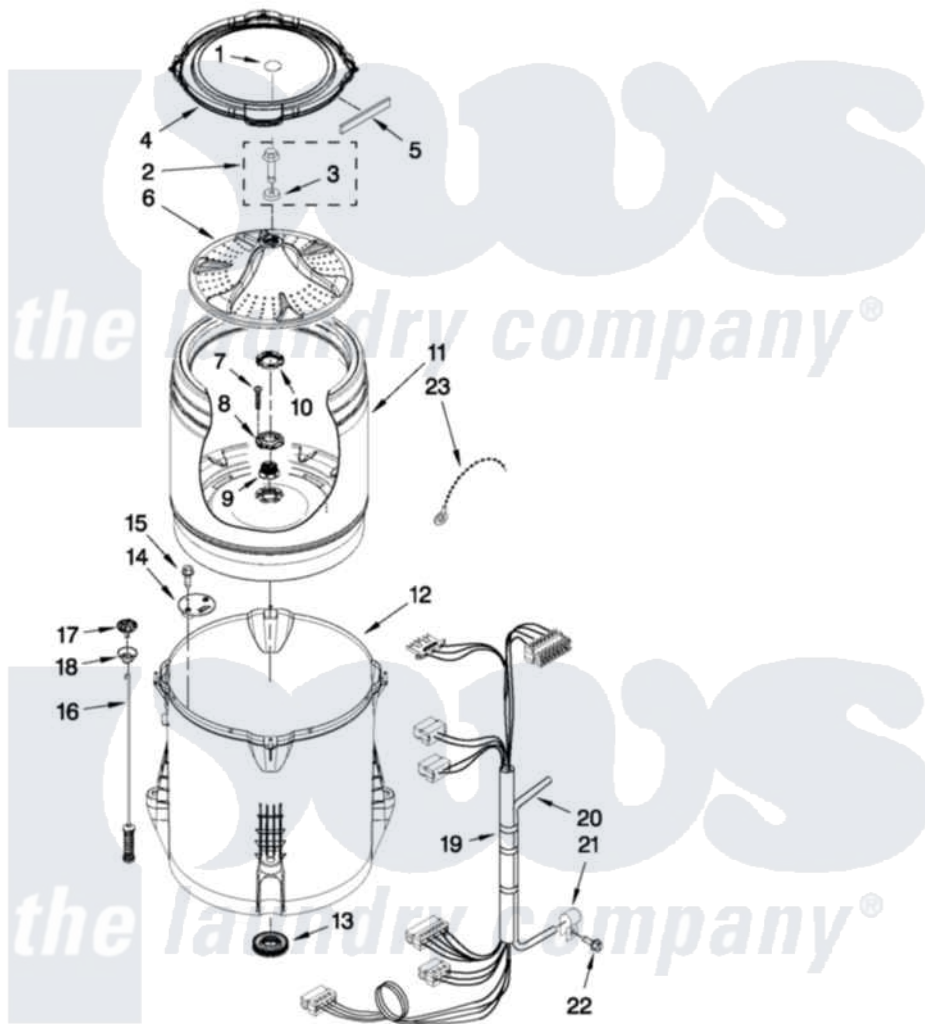

Whirlpool 7MWTW5550YW0 03 - BASKET AND TUB PARTS

BASKET AND TUB PARTS

For Model: 7MWTW5550YW0
(White)

FOR ORDERING INFORMATION REFER TO PARTS PRICE LIST

W10403228

5

Whirlpool [Residential Whirlpool 7MWTW5550YW0 Washer Parts](#) Parts Diagram 03 - BASKET AND TUB PARTS

[Click on the part number to view part](#)

Item	Original Part Number	Replaced By	Status	Part Description
1	W10305259			Cap, Impeller
2	W10003790			Screw And Washer
3	3949550			Washer
4	W10215146			Tub Ring
5	W10205824			Absorber, Impact
6	W10215118			Impeller
7	8533953			Screw, 8-16 X 1.000
8	W10291415	W10324651		Hub
9	W10291416	W10324651		Hub
10	W10291417	W10324651		Hub
11	W10238268	W10324650		Basket
12	W10238301	W10324648		Tub-Outer
13	W10006371	W10324647		Seal-Tub
14	W10215093			Filter, Drain Pump
15	8533928			Screw, 8-18 X 3/4
16	W10257086	W10317708		Supsension

17	W10215136	W10440729	Suspension
18	W10256551	W10440729	Suspension
19	W10328392	W10297443	Harness, Lower
20	8572540	353244	Hose, Pressure Switch
21	W10005430		Clamp, Pressure Hose Retainer
22	8533943	W10109200	Screw, Baffle Mounting
23	3347868	W10339879	Tie, Cable