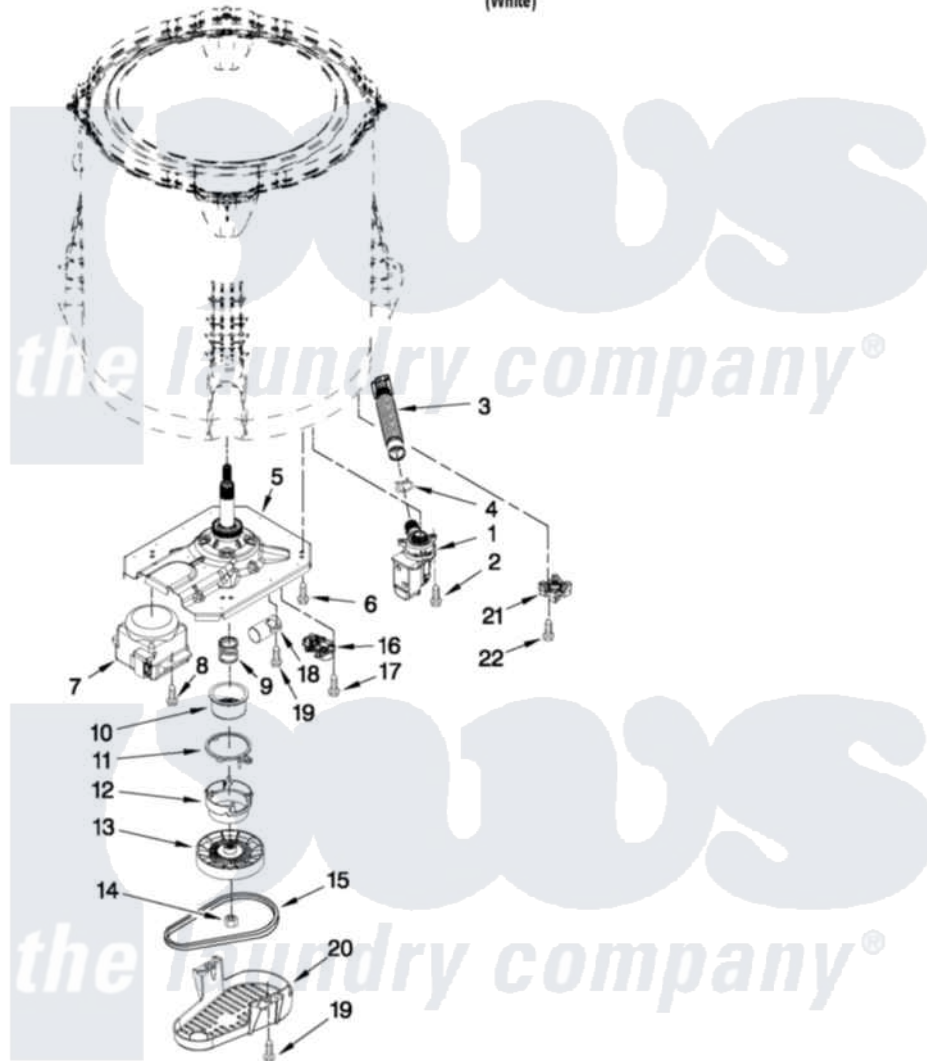

Whirlpool 7MWTW5550YW0 04 - GEARCASE, MOTOR AND PUMP PARTS

GEARCASE, MOTOR AND PUMP PARTS

For Model: 7MWTW5550YW0
(White)

FOR ORDERING INFORMATION REFER TO PARTS PRICE LIST

6

W10403228

Whirlpool [Residential Whirlpool 7MWTW5550YW0 Washer Parts](#) Parts Diagram 04 - GEARCASE, MOTOR AND PUMP PARTS

[Click on the part number to view part](#)

Item	Original Part Number	Replaced By	Status	Part Description
1	W10276397			Pump Assembly, Drain
2	W10004910			Screw, 12-16 X 1-1/4
3	W10215091			Hose, Inner Drain Assembly
4	8317496	285655		Clamp, Hose
5	W10006379	W10324649		Gearcase
6	W10249633			Screw, 7.2-1.6 X 30
7	W10249628			Motor, Drive
8	W10094780	W10182109		Screw-Kit
9	W10006382	W10315818		Cam
10	W10006352	W10315818		Cam
11	W10006353	W10315818		Cam
12	W10006354	W10315818		Cam
13	W10006356			Pulley
14	W10163336			Nut, Pulley
15	W10006384			Belt, Drive
16	W10006355			Actuator, Shift

17	9741052	Screw, 6-32 X 1.00
18	W10278117	Capacitor, Motor Run
19	357640	Screw And Washer
20	W10006383	Shield, Pulley Cover
21	W10238318	Counterweight
22	W10238319	Screw, 8-18 X 1.00