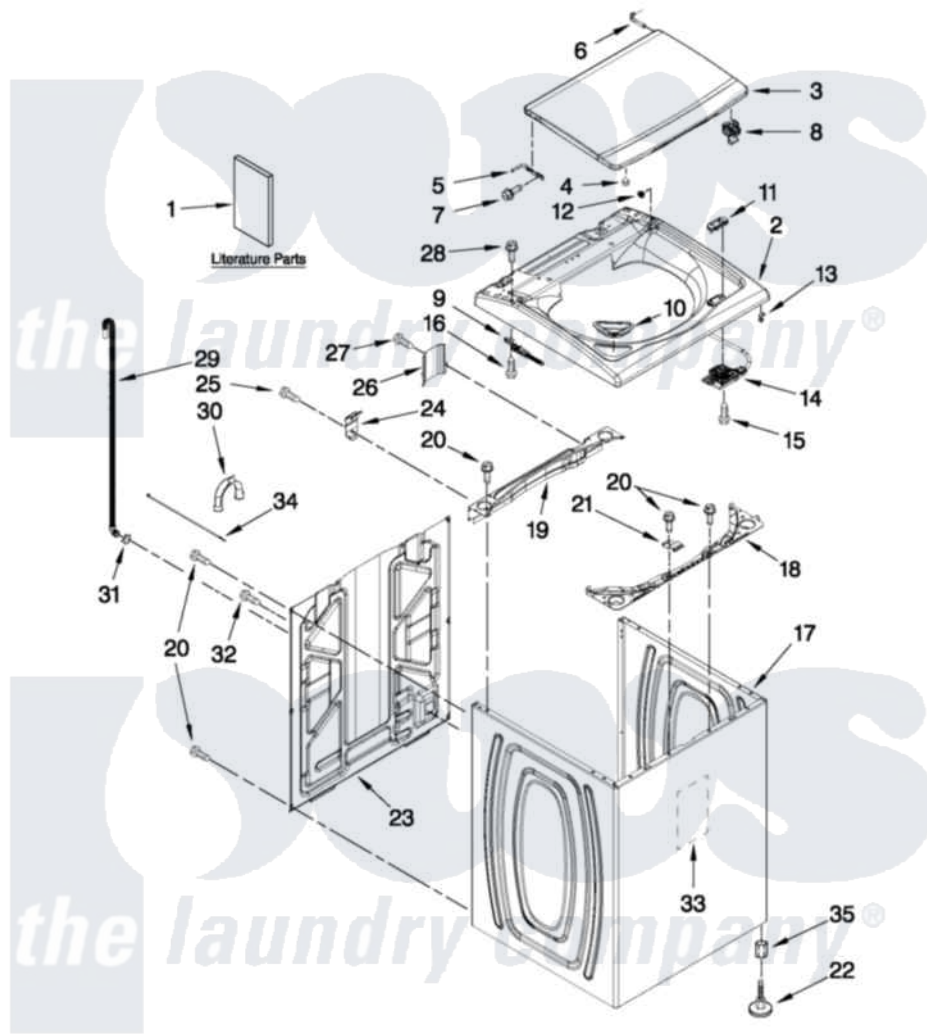

Whirlpool 7MWTW5550YW1 01 - TOP AND CABINET PARTS

TOP AND CABINET PARTS

For Model: 7MWTW5550YW1
(White)

AUTOMATIC WASHER

FOR ORDERING INFORMATION REFER TO PARTS PRICE LIST

9-11 Litho in U.S.A. (JLP) (eeb)

1

Part No. W10452819 Rev. A

Whirlpool [Residential Whirlpool 7MWTW5550YW1 Washer Parts](#) Parts Diagram 01 - TOP AND CABINET PARTS

[Click on the part number to view part](#)

Item	Original Part Number	Replaced By	Status	Part Description
1	W10329765		Not Available	INSTALLATION INSTRUCTIONS
"	W10366279		Not Available	USE & CARE GUIDE
"	W10338674		Not Available	TECH SHEET
"	W10331104		Not Available	QUICK START GUIDE
"	W10366292		Not Available	ENERGY GUIDE
2	W10246376			Top
3	W10427116			Lid, Glass Assembly
4	9724509			Bumper, Lid
5	8563965			Hinge Wire
6	8572974			Hinge Wire
7	W10339706	W10078270		Screw, Lid Hinge Mounting
8	W10239968			Strike, Lid Lock
9	W10270398			Hinge, Spring Assembly
"	W10270399			Hinge, Spring Assembly
10	W10240977			Dispenser, Bleach
11	W10392041			Bezel, Lid Lock