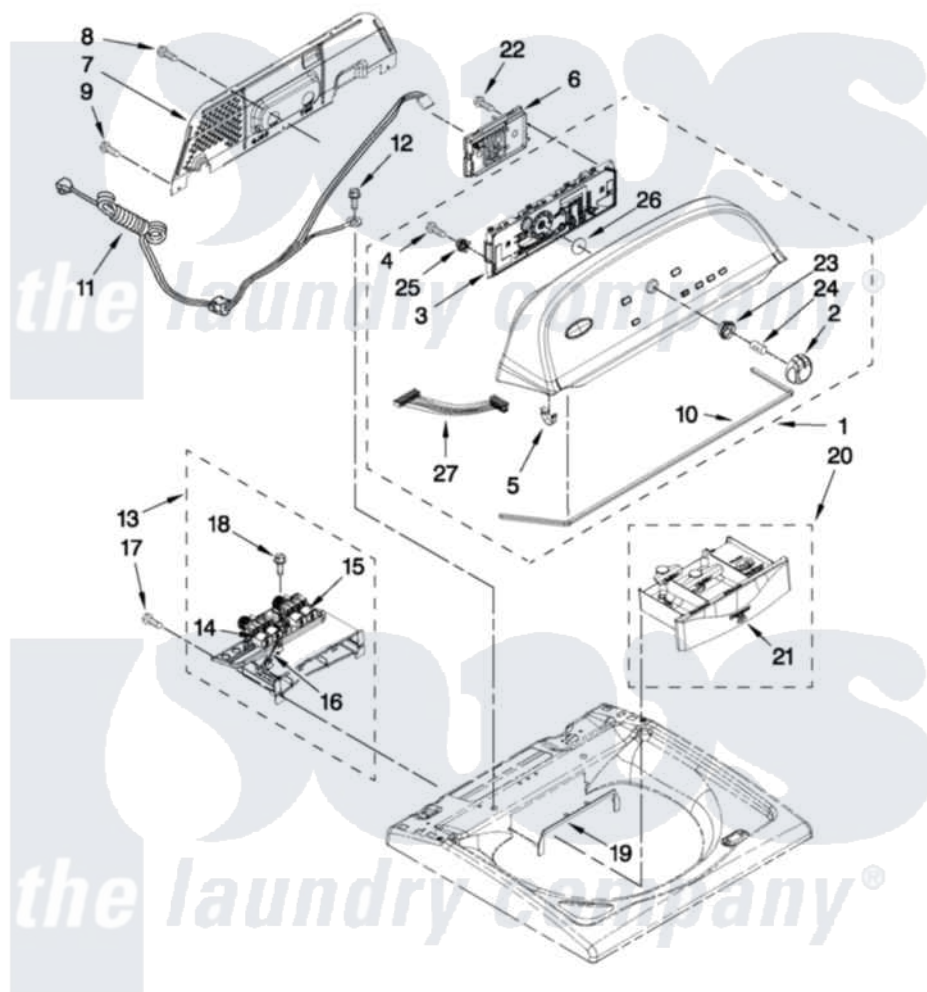

Whirlpool 7MWTW5550YW1 02 - CONSOLE AND DISPENSER PARTS

CONSOLE AND DISPENSER PARTS

For Model: 7MWTW5550YW1
(White)

FOR ORDERING INFORMATION REFER TO PARTS PRICE LIST

W10452819

3

Whirlpool [Residential Whirlpool 7MWTW5550YW1 Washer Parts](#) Parts Diagram 02 - CONSOLE AND DISPENSER PARTS

[Click on the part number to view part](#)

Item	Original Part Number	Replaced By	Status	Part Description
1	W10329778			Console
2	W10251392			Knob Assembly
3	W10269602			User Interface
4	W10219342			Screw, Baffle Mounting
5	8312709			Clip-Console
6	W10442488			Control Unit Assembly, Machine And Motor
7	W10420984			Panel, Console Rear Cover
8	3390647	488729		Screw
9	1157158	489069		Xxscrew, 10-12 X 1/2
10	W10280079			Seal, Console
11	W10266797			Cord, Power
12	3400076			Screw, Bracket Mounting
13	W10240963	W10432327		Housing Assembly - Dispenser
14	W10240949			Valve, Cold Water Inlet
15	W10240948			Valve, Hot Water Inlet

16	W10240967	Harness, Valve	
17	8281163	Screw, Dispenser Housing Mounting	
18	97787	W10109200	Screw, Baffle Mounting
19	W10240946	Bezel, Dispenser	
20	W10240958	Drawer, Dispenser Assembly	
21	W10287476	Handle, Dispenser Drawer Facia	
22	9740848	Screw, Mixing Valve Mounting	
23	W10325119	Spacer, Knob	
24	8536939	Clip, Knob	
25	W10274524	Tensioner, Facia	
26	W10323092	Seal, User Interface	
27	W10285493	Harness, User Interface	