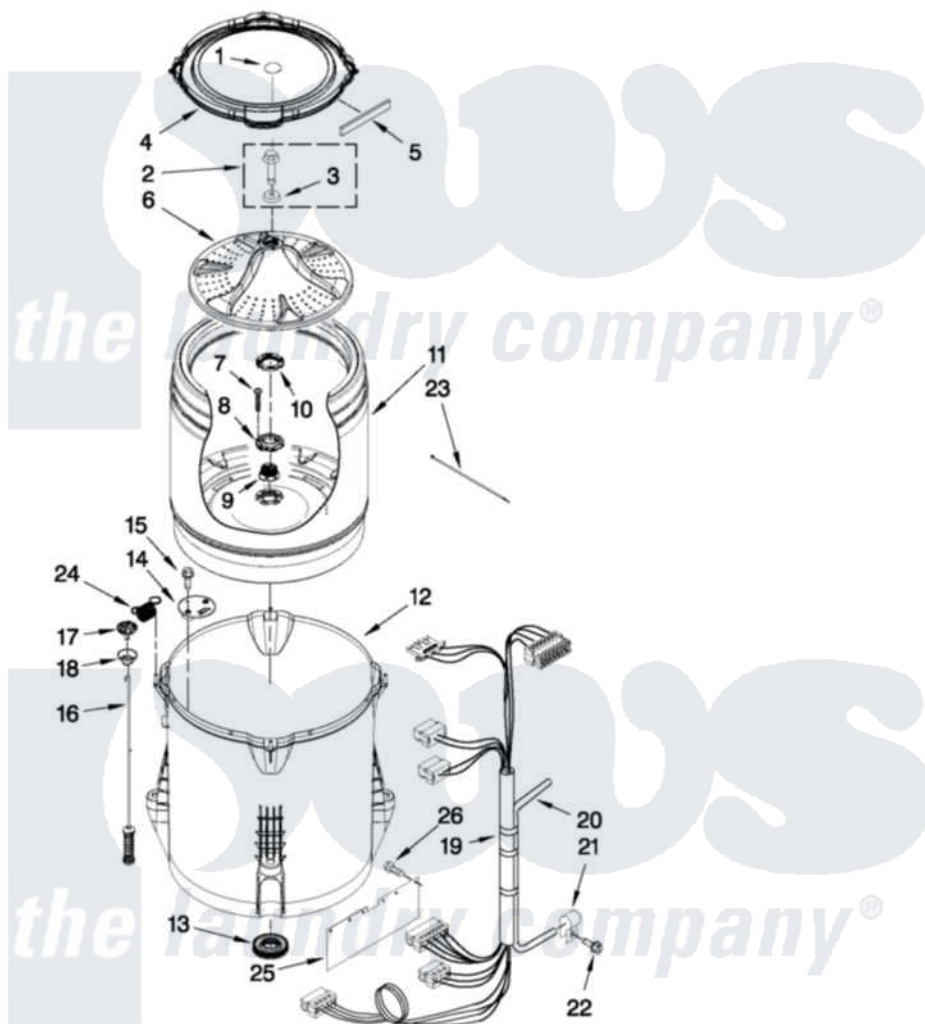

Whirlpool 7MWTW5550YW1 03 - BASKET AND TUB PARTS

BASKET AND TUB PARTS

For Model: 7MWTW5550YW1
(White)

FOR ORDERING INFORMATION REFER TO PARTS PRICE LIST

W10452819

5

Whirlpool [Residential Whirlpool 7MWTW5550YW1 Washer Parts](#) Parts Diagram 03 - BASKET AND TUB PARTS

[Click on the part number to view part](#)

Item	Original Part Number	Replaced By	Status	Part Description
1	W10305259			Cap, Impeller
2	W10003790			Screw And Washer
3	3949550			Washer
4	W10215146			Tub Ring
5	W10205824			Absorber, Impact
6	W10215118			Impeller
7	8533953			Screw, 8-16 X 1.000
8	W10291415	W10324651		Hub
9	W10291416	W10324651		Hub
10	W10291417	W10324651		Hub
11	W10238268	W10324650		Basket
12	W10238301	W10324648		Tub-Outer
13	W10006371	W10324647		Seal-Tub
14	W10215093			Filter, Drain Pump
15	8533928			Screw, 8-18 X 3/4
16	W10257086	W10317708		Supsension

17	W10215136	W10440729	Suspension
18	W10256551	W10440729	Suspension
19	W10328392	W10297443	Harness, Lower
20	353244		Hose, Pressure Switch
21	W10005430		Clamp, Pressure Hose Retainer
22	8533943	W10109200	Screw, Baffle Mounting
23	W10339879		Tie, Cable
24	W10348658	W10400895	Spring
25	W10392691		Shield, Splash
26	W10429200		Retainer, Push In