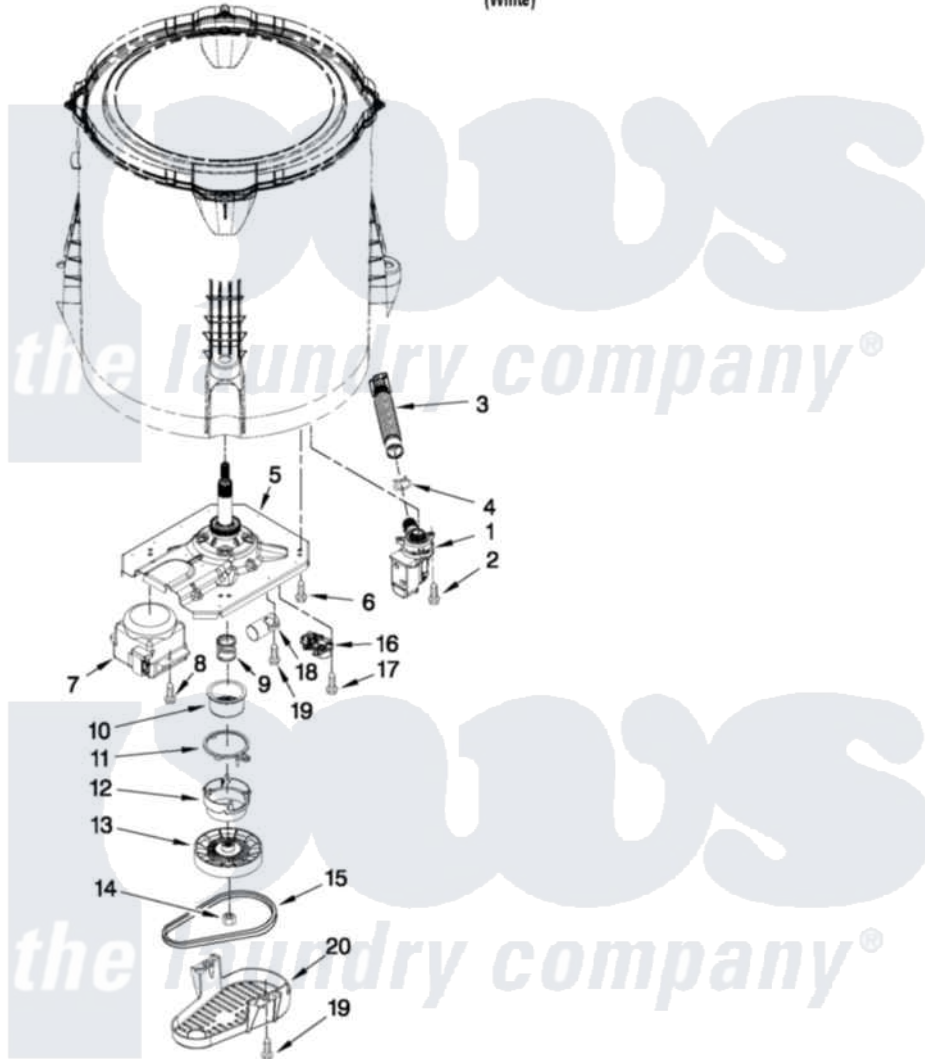

Whirlpool 7MWTW5550YW1 04 - GEARCASE, MOTOR AND PUMP PARTS

GEARCASE, MOTOR AND PUMP PARTS

For Model: 7MWTW5550YW1
(White)

FOR ORDERING INFORMATION REFER TO PARTS PRICE LIST

6

W10452819

Whirlpool Residential Whirlpool 7MWTW5550YW1 Washer Parts Parts Diagram 04 - GEARCASE, MOTOR AND PUMP PARTS

[Click on the part number to view part](#)

Item	Original Part Number	Replaced By	Status	Part Description
1	W10276397			Pump Assembly, Drain
2	W10004910			Screw, 12-16 X 1-1/4
3	W10215091			Hose, Inner Drain Assembly
4	8317496	285655		Clamp, Hose
5	W10006379	W10324649		Gearcase
6	W10249633			Screw, 7.2-1.6 X 30
7	W10249628			Motor, Drive
8	W10094780	W10182109		Screw-Kit
9	W10006382	W10315818		Cam
10	W10006352	W10315818		Cam
11	W10006353	W10315818		Cam
12	W10006354	W10315818		Cam
13	W10006356			Pulley
14	W10163336			Nut, Pulley
15	W10006384			Belt, Drive
16	W10006355			Actuator, Shift

17	9741052	Screw, 6-32 X 1.00
18	W10278117	Capacitor, Motor Run
19	357640	Screw And Washer
20	W10006383	Shield, Pulley Cover