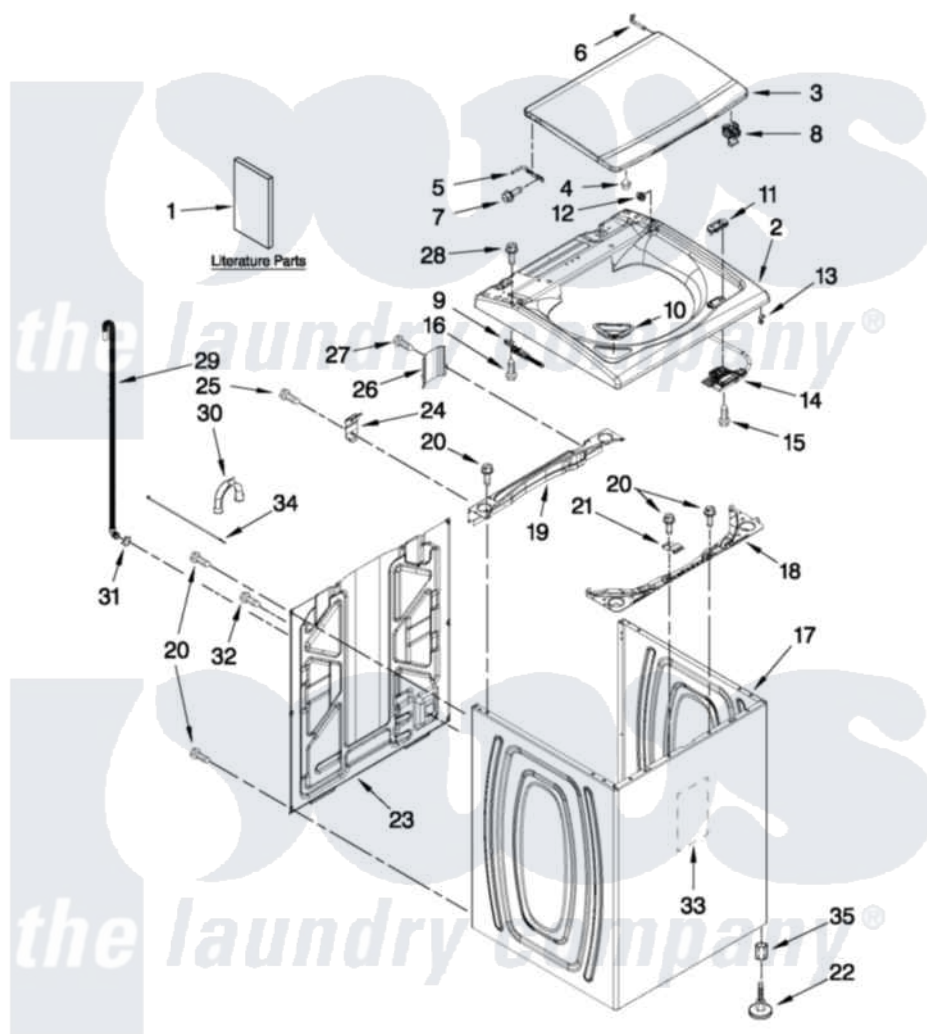

Whirlpool 7MWTW5550YW2 01 - TOP AND CABINET PARTS

TOP AND CABINET PARTS

For Model: 7MWTW5550YW2
(White)

AUTOMATIC WASHER

FOR ORDERING INFORMATION REFER TO PARTS PRICE LIST

5-12 Litho in U.S.A. (JLP)(bay)

1

Part No. W10509882 Rev. A

Whirlpool [Residential Whirlpool 7MWTW5550YW2 Washer Parts](#) Parts Diagram 01 - TOP AND CABINET PARTS

[Click on the part number to view part](#)

Item	Original Part Number	Replaced By	Status	Part Description
1	W10478095		Not Available	INSTALLATION INSTRUCTIONS
"	W10366279		Not Available	USE & CARE GUIDE
"	W10468342		Not Available	TECH SHEET
"	W10331104		Not Available	QUICK START GUIDE
"	W10366292		Not Available	ENERGY GUIDE
2	W10246376			Top
3	W10427116			Lid, Glass Assembly
4	9724509			Bumper, Lid
5	8563965			Hinge Wire
6	8572974			Hinge Wire
7	W10339706	W10078270		Screw, Lid Hinge Mounting
8	W10239968			Strike, Lid Lock
9	W10270398			Hinge, Spring Assembly
"	W10270399			Hinge, Spring Assembly
10	W10240977			Dispenser, Bleach
11	W10392041			Bezel, Lid Lock