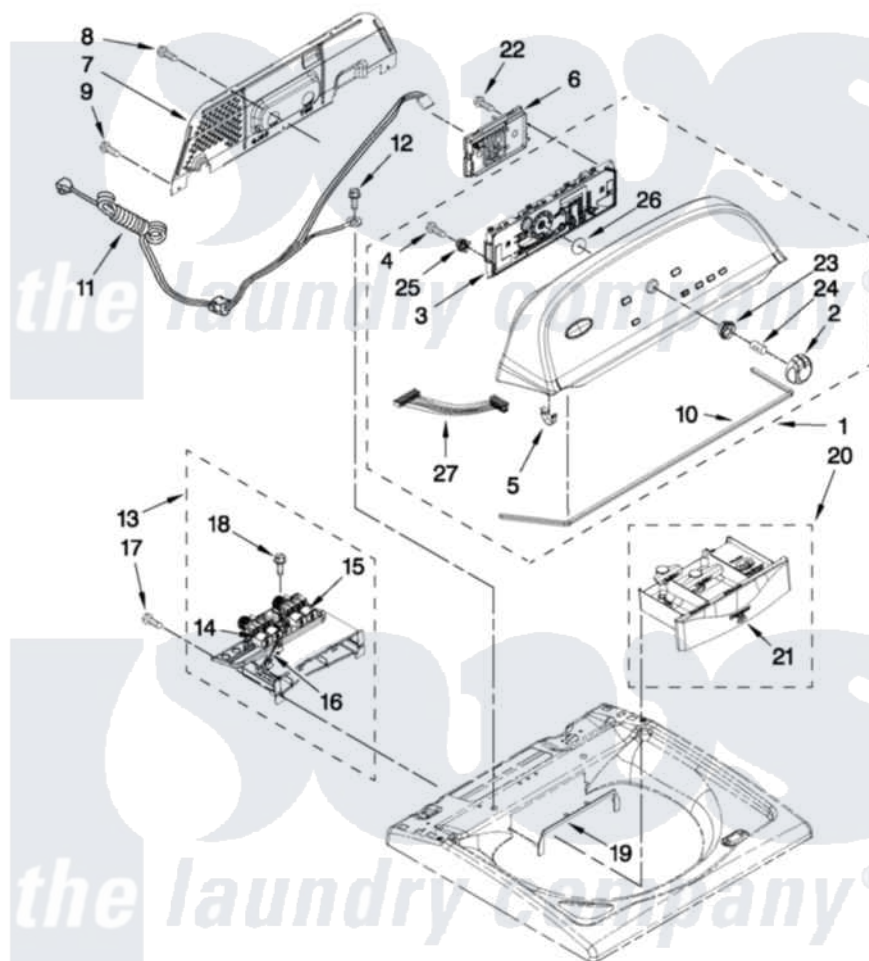

Whirlpool 7MWTW5550YW2 02 - CONSOLE AND DISPENSER PARTS

CONSOLE AND DISPENSER PARTS

For Model: 7MWTW5550YW2
(White)

FOR ORDERING INFORMATION REFER TO PARTS PRICE LIST

W10509682

3

Whirlpool [Residential Whirlpool 7MWTW5550YW2 Washer Parts](#) Parts Diagram 02 - CONSOLE AND DISPENSER PARTS

[Click on the part number to view part](#)

Item	Original Part Number	Replaced By	Status	Part Description
1	W10329778			Console
2	W10251392			Knob Assembly
3	W10269602			User Interface
4	W10219342			Screw, Baffle Mounting
5	8312709			Clip-Console
6	W10480317			Control Unit Assembly, Machine And Motor
7	W10420984			Panel, Console Rear Cover
8	3390647	488729		Screw
9	1157158	489069		Xxscrew, 10-12 X 1/2
10	W10280079			Seal, Console
11	W10266797			Cord, Power
12	3400076			Screw, Bracket Mounting
13	W10432327			Housing Assembly - Dispenser
14	W10240949			Valve, Cold Water Inlet
15	W10240948			Valve, Hot Water Inlet

16	W10343675	W10240967	Harness, Valve
17	8281163		Screw, Dispenser Housing Mounting
18	97787	W10109200	Screw, Baffle Mounting
19	W10240946		Bezel, Dispenser
20	W10240958		Drawer, Dispenser Assembly
21	W10287476		Handle, Dispenser Drawer Facia
22	9740848		Screw, Mixing Valve Mounting
23	W10325119		Spacer, Knob
24	8536939		Clip, Knob
25	W10274524		Tensioner, Facia
26	W10323092		Seal, User Interface
27	W10285493		Harness, User Interface