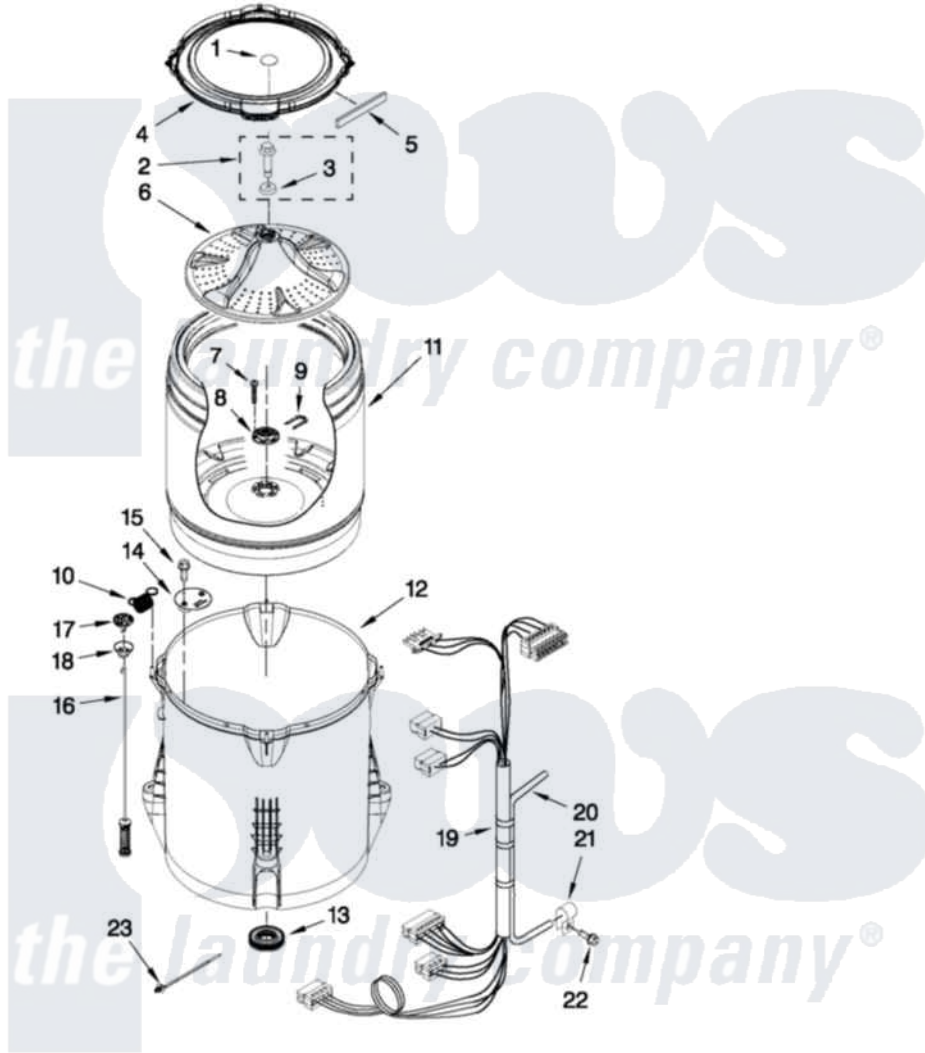

Whirlpool 7MWTW5550YW2 03 - BASKET AND TUB PARTS

BASKET AND TUB PARTS

For Model: 7MWTW5550YW2
(White)

FOR ORDERING INFORMATION REFER TO PARTS PRICE LIST

W10509882

5

Whirlpool [Residential Whirlpool 7MWTW5550YW2 Washer Parts](#) Parts Diagram 03 - BASKET AND TUB PARTS

[Click on the part number to view part](#)

Item	Original Part Number	Replaced By	Status	Part Description
1	W10305259			Cap, Impeller
2	W10003790			Screw And Washer
3	3949550			Washer
4	W10215146			Tub Ring
5	W10205824			Absorber, Impact
6	W10215118			Impeller
7	8533953			Screw, 8-16 X 1.000
8	W10396887		Not Available	HUB - DRIVEN, BASKET (INCLUDES ITEM 7)
9	W10402178		Not Available	RETAINER
10	W10348658	W10400895		Spring
11	W10469848			Basket Assembly
12	W10238301	W10324648		Tub-Outer
13	W10006371	W10324647		Seal-Tub
14	W10215093			Filter, Drain Pump
15	8533928			Screw, 8-18 X 3/4
16	W10257086	W10317708		Supsension

17	W10405423	W10440729	Suspension
18	W10256551	W10440729	Suspension
19	W10383573		Harness, Lower
20	353244		Hose, Pressure Switch
21	W10005430		Clamp, Pressure Hose Retainer
22	8533943	W10109200	Screw, Baffle Mounting
23	W10339879		Tie, Cable