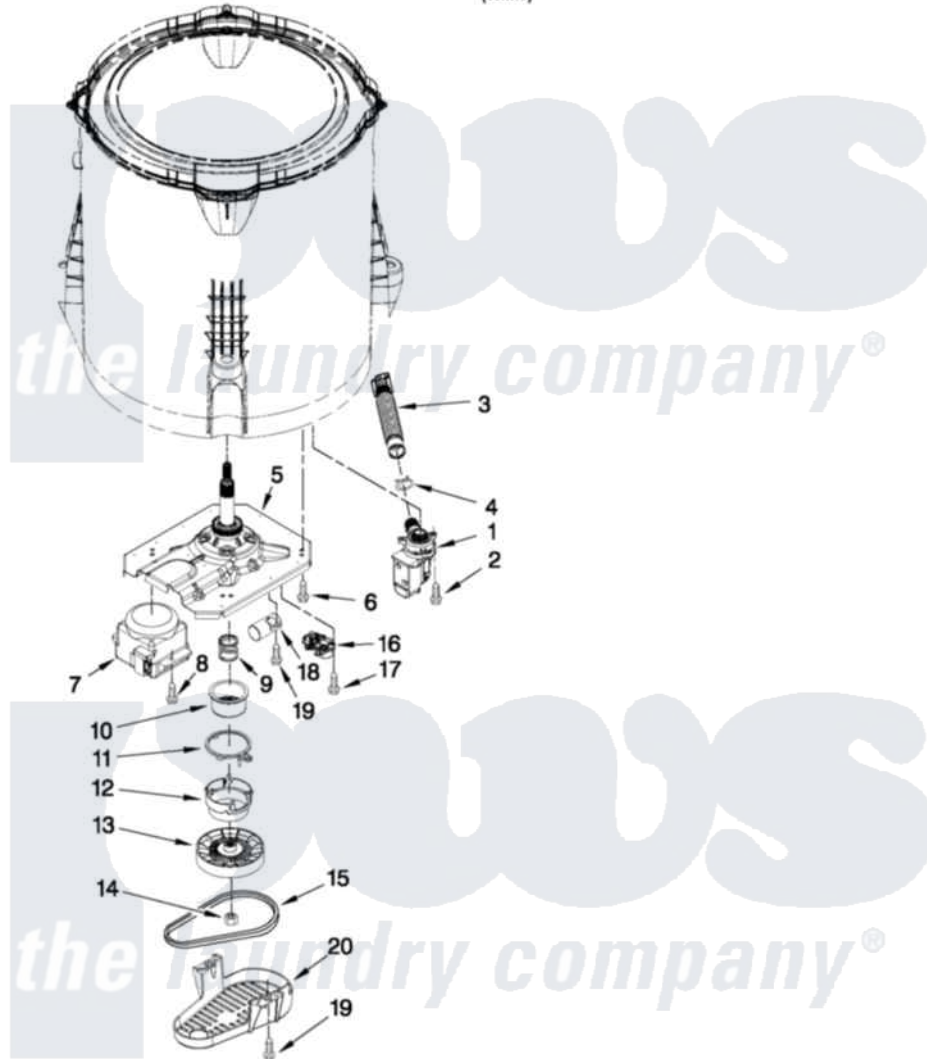

# Whirlpool 7MWTW5550YW2 04 - GEARCASE, MOTOR AND PUMP PARTS

## GEARCASE, MOTOR AND PUMP PARTS

For Model: 7MWTW5550YW2  
(White)

FOR ORDERING INFORMATION REFER TO PARTS PRICE LIST

6

W10509882

Whirlpool [Residential Whirlpool 7MWTW5550YW2 Washer Parts](#) Parts Diagram 04 - GEARCASE, MOTOR AND PUMP PARTS

[Click on the part number to view part](#)

Item	Original Part Number	Replaced By	Status	Part Description
1	<a href="#">W10465543</a>			Pump Assembly, Drain
2	<a href="#">W10004910</a>			Screw, 12-16 X 1-1/4
3	<a href="#">W10215091</a>			Hose, Inner Drain Assembly
4	8317496	<a href="#">285655</a>		Clamp, Hose
5	W10469845		Not Available	GEARCASE ASSEMBLY (INCLUDES ITEMS 7, 8, 9, 10 & 13 ON PAGE 5)
6	<a href="#">W10249633</a>			Screw, 7.2-1.6 X 30
7	<a href="#">W10416660</a>			Motor, Drive
8	W10094780	<a href="#">W10182109</a>		Screw-Kit
9	W10006382	<a href="#">W10315818</a>		Cam
10	W10006352	<a href="#">W10315818</a>		Cam
11	W10006353	<a href="#">W10315818</a>		Cam
12	W10006354	<a href="#">W10315818</a>		Cam
13	<a href="#">W10006356</a>			Pulley
14	<a href="#">W10163336</a>			Nut, Pulley

15	<a href="#">W10006384</a>	Belt, Drive
16	<a href="#">W10006355</a>	Actuator, Shift
17	<a href="#">9741052</a>	Screw, 6-32 X 1.00
18	<a href="#">W10390446</a>	Capacitor, Motor Run
19	<a href="#">357640</a>	Screw And Washer
20	<a href="#">W10427633</a>	Shield, Pulley Cover