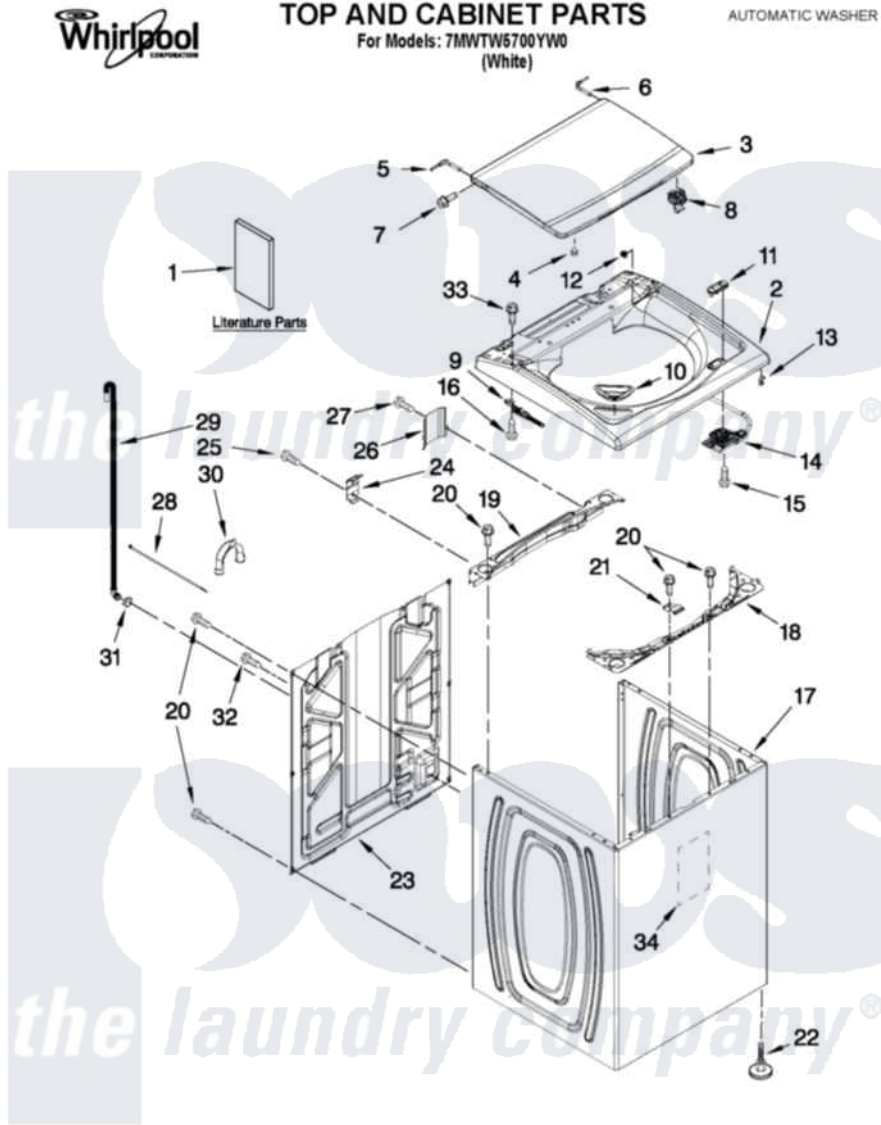

# Whirlpool 7MWTW5700YW0 01 - TOP AND CABINET PARTS

FOR ORDERING INFORMATION REFER TO PARTS PRICE LIST

3-11 Litho in U.S.A. (MP)(bay)

1

Part No. W10403230 Rev. A

Whirlpool [Residential Whirlpool 7MWTW5700YW0 Washer Parts](#) Parts Diagram 01 - TOP AND CABINET PARTS  
 Click on the part number to view part

Item	Original Part Number	Replaced By	Status	Part Description
1	W10329765		Not Available	INSTALLATION INSTRUCTIONS
"	W10366278		Not Available	USE & CARE GUIDE
"	W10240504		Not Available	TECH SHEET IMPROVED WASH
"	W10331104		Not Available	QUICK START GUIDE
"	W10366292		Not Available	ENERGY GUIDE
2	<a href="#">W10246376</a>			Top
3	<a href="#">W10296163</a>			Lid, Glass Assembly
4	<a href="#">9724509</a>			Bumper, Lid
5	<a href="#">8563965</a>			Hinge Wire
6	<a href="#">8572974</a>			Hinge Wire
7	W10339706	<a href="#">W10078270</a>		Screw, Lid Hinge Mounting
8	<a href="#">W10238327</a>			Strike, Lid Lock
9	<a href="#">W10270398</a>			Hinge, Spring Assembly
"	<a href="#">W10270399</a>			Hinge, Spring Assembly
10	<a href="#">W10240977</a>			Dispenser, Bleach