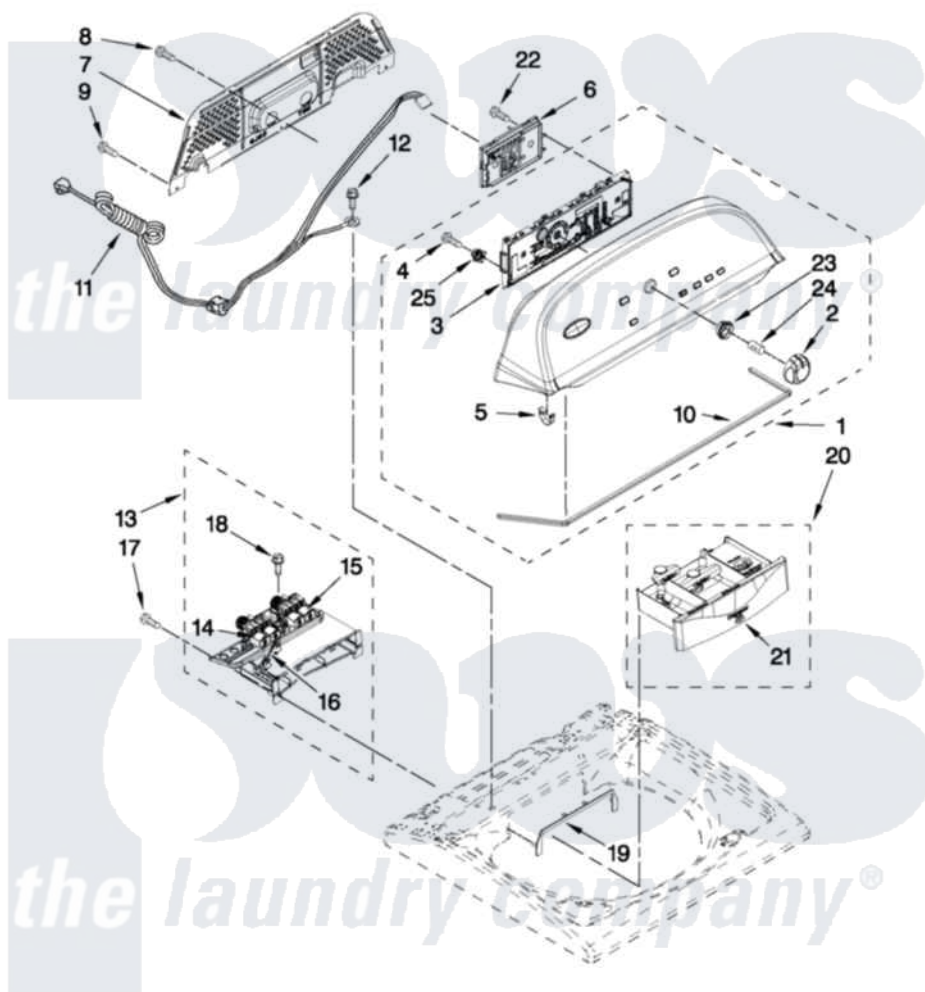

Whirlpool 7MWTW5700YW0 02 - CONSOLE AND DISPENSER PARTS

CONSOLE AND DISPENSER PARTS

For Models: 7MWTW5700YW0
(White)

FOR ORDERING INFORMATION REFER TO PARTS PRICE LIST

W10403230

3

Whirlpool [Residential Whirlpool 7MWTW5700YW0 Washer Parts](#) Parts Diagram 02 - CONSOLE AND DISPENSER PARTS

[Click on the part number to view part](#)

Item	Original Part Number	Replaced By	Status	Part Description
1	W10329780			Console
2	W10251392			Knob Assembly
3	W10269599			User Interface
4	W10219342			Screw, Baffle Mounting
5	8312709			Clip-Console
6	W10393444			Control Unit Assembly, Machine And Motor
7	W10269597			Panel, Console Rear Cover
8	3390647	488729		Screw
9	1157158	489069		Xxscrew, 10-12 X 1/2
10	W10280079			Seal, Console
11	W10266797			Cord, Power
12	3400076			Screw, Bracket Mounting
13	W10240963	W10432327		Housing Assembly - Dispenser
14	W10240949			Valve, Cold Water Inlet
15	W10240948			Valve, Hot Water Inlet

16	W10240967	Harness, Valve	
17	8281163	Screw, Dispenser Housing Mounting	
18	97787	W10109200	Screw, Baffle Mounting
19	W10240946	Bezel, Dispenser	
20	W10240958	Drawer, Dispenser Assembly	
21	W10287476	Handle, Dispenser Drawer Facia	
22	9740848	Screw, Mixing Valve Mounting	
23	W10325119	Spacer, Knob	
24	8536939	Clip, Knob	
25	W10274524	Tensioner, Facia	