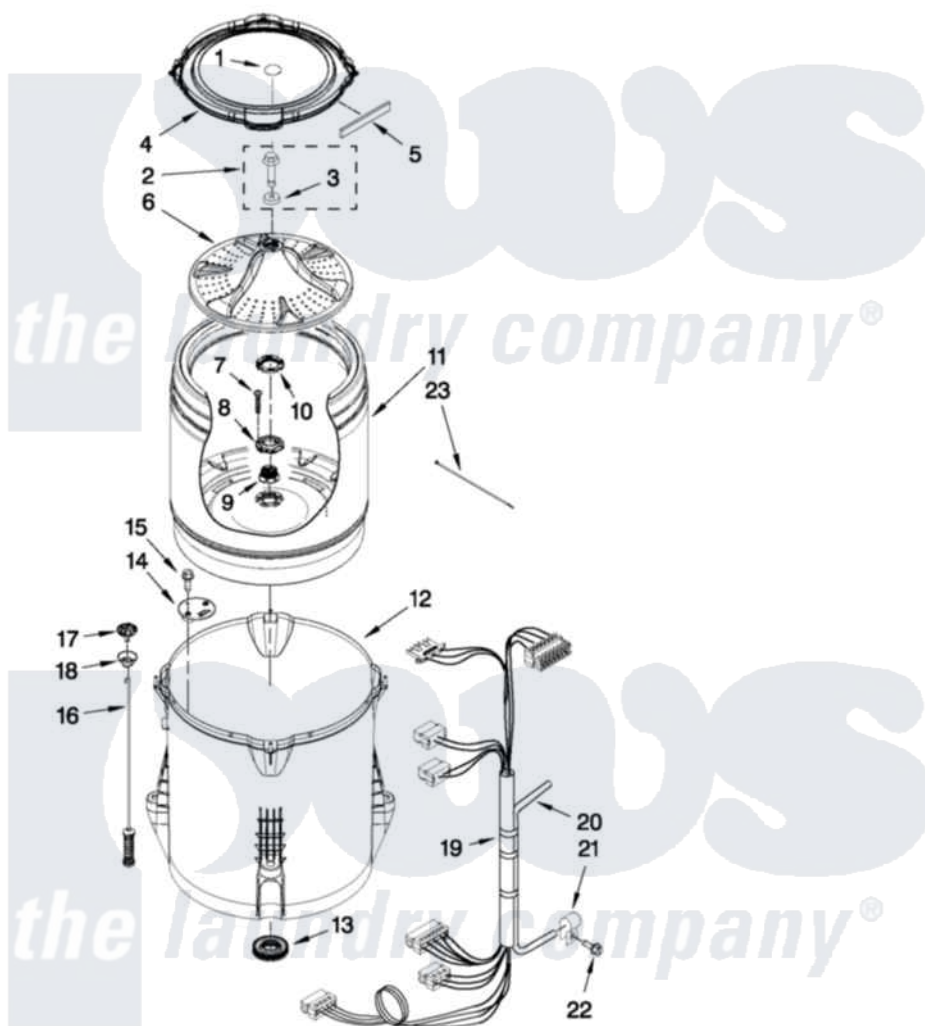

# Whirlpool 7MWTW5700YW0 03 - BASKET AND TUB PARTS

## BASKET AND TUB PARTS

For Models: 7MWTW5700YW0  
(White)

FOR ORDERING INFORMATION REFER TO PARTS PRICE LIST

W10403230

5

Whirlpool [Residential Whirlpool 7MWTW5700YW0 Washer Parts](#) Parts Diagram 03 - BASKET AND TUB PARTS

[Click on the part number to view part](#)

Item	Original Part Number	Replaced By	Status	Part Description
1	<a href="#">W10305259</a>			Cap, Impeller
2	<a href="#">W10003790</a>			Screw And Washer
3	<a href="#">3949550</a>			Washer
4	<a href="#">W10215146</a>			Tub Ring
5	<a href="#">W10205824</a>			Absorber, Impact
6	<a href="#">W10215118</a>			Impeller
7	<a href="#">8533953</a>			Screw, 8-16 X 1.000
8	W10291415	<a href="#">W10324651</a>		Hub
9	W10291416	<a href="#">W10324651</a>		Hub
10	W10291417	<a href="#">W10324651</a>		Hub
11	W10238268	<a href="#">W10324650</a>		Basket
12	W10238301	<a href="#">W10324648</a>		Tub-Outer
13	W10006371	<a href="#">W10324647</a>		Seal-Tub
14	<a href="#">W10215093</a>			Filter, Drain Pump
15	<a href="#">8533928</a>			Screw, 8-18 X 3/4
16	W10257086	<a href="#">W10317708</a>		Supsension

17	W10215136	<a href="#">W10440729</a>	Suspension
18	W10256551	<a href="#">W10440729</a>	Suspension
19	W10328392	<a href="#">W10297443</a>	Harness, Lower
20	8572540	<a href="#">353244</a>	Hose, Pressure Switch
21	<a href="#">W10005430</a>		Clamp, Pressure Hose Retainer
22	8533943	<a href="#">W10109200</a>	Screw, Baffle Mounting
23	<a href="#">W10339879</a>		Tie, Cable