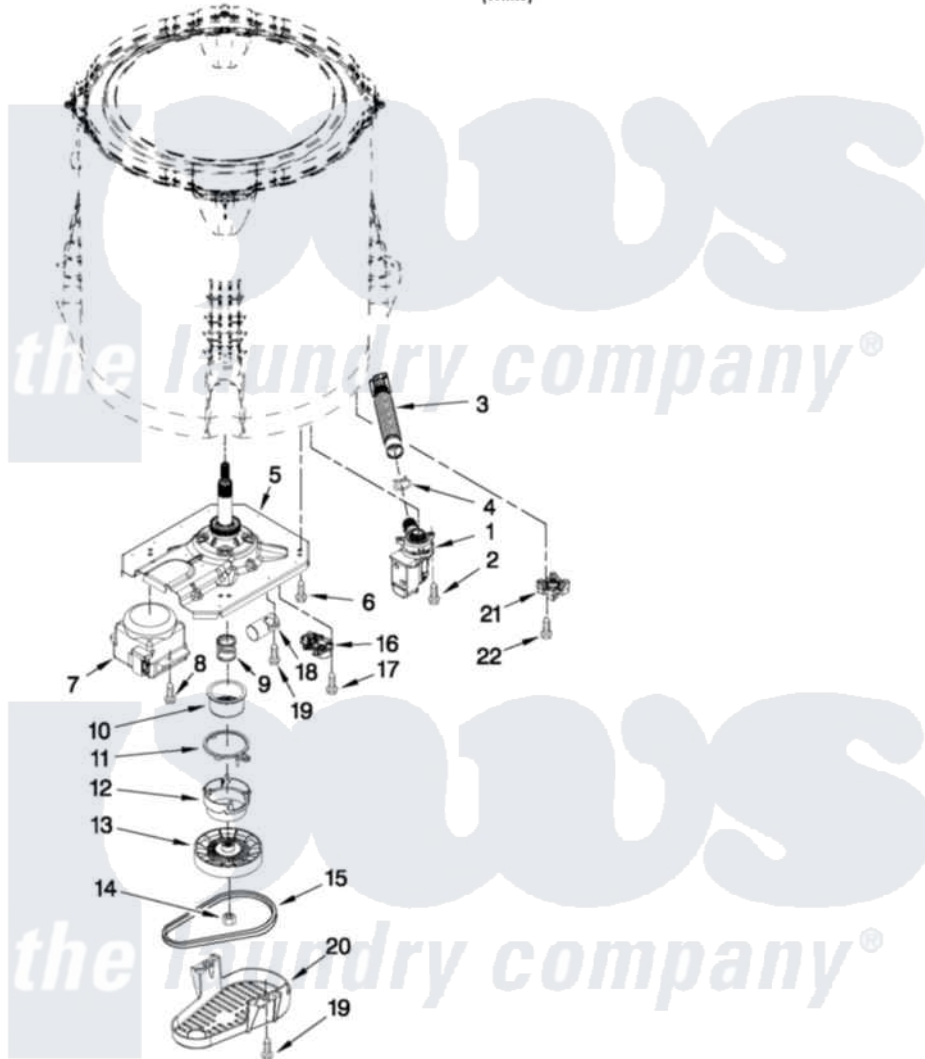

Whirlpool 7MWTW5700YW0 04 - GEARCASE, MOTOR AND PUMP PARTS

GEARCASE, MOTOR AND PUMP PARTS

For Models: 7MWTW5700YW0
(White)

FOR ORDERING INFORMATION REFER TO PARTS PRICE LIST

6

W10403230

Whirlpool [Residential Whirlpool 7MWTW5700YW0 Washer Parts](#) Parts Diagram 04 - GEARCASE, MOTOR AND PUMP PARTS

[Click on the part number to view part](#)

Item	Original Part Number	Replaced By	Status	Part Description
1	W10276397			Pump Assembly, Drain
2	W10004910			Screw, 12-16 X 1-1/4
3	W10215091			Hose, Inner Drain Assembly
4	8317496	285655		Clamp, Hose
5	W10006379	W10324649		Gearcase
6	W10249633			Screw, 7.2-1.6 X 30
7	W10249628			Motor, Drive
8	W10094780	W10182109		Screw-Kit
9	W10006382	W10315818		Cam
10	W10006352	W10315818		Cam
11	W10006353	W10315818		Cam
12	W10006354	W10315818		Cam
13	W10006356			Pulley
14	W10163336			Nut, Pulley
15	W10006384			Belt, Drive
16	W10006355			Actuator, Shift

17	9741052	Screw, 6-32 X 1.00
18	W10278117	Capacitor, Motor Run
19	357640	Screw And Washer
20	W10006383	Shield, Pulley Cover
21	W10238318	Counterweight
22	W10238319	Screw, 8-18 X 1.00