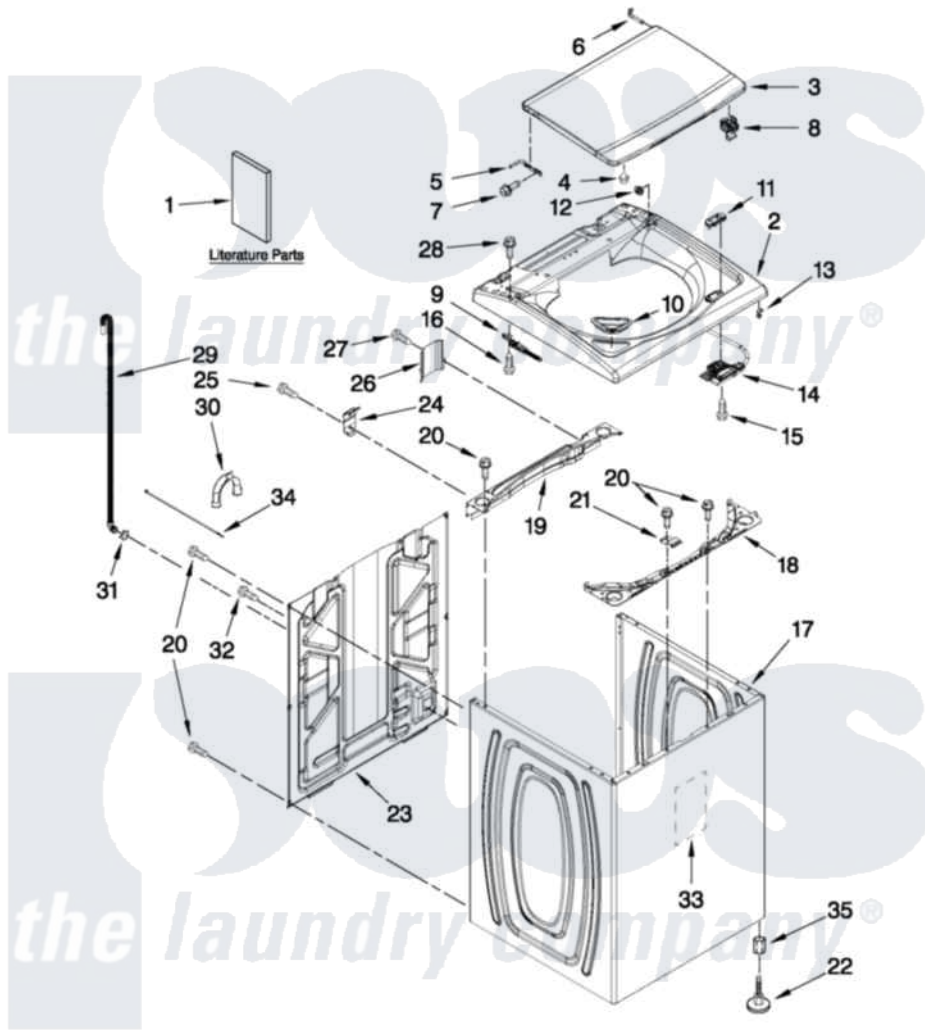

Whirlpool 7MWTW5700YW2 01 - TOP AND CABINET PARTS

TOP AND CABINET PARTS

For Model: 7MWTW5700YW2
(White)

AUTOMATIC WASHER

FOR ORDERING INFORMATION REFER TO PARTS PRICE LIST

5-12 Litho in U.S.A. (JLP) (psw)

1

Part No. W10510633 Rev. A

Whirlpool [Residential Whirlpool 7MWTW5700YW2 Washer Parts](#) Parts Diagram 01 - TOP AND CABINET PARTS

[Click on the part number to view part](#)

Item	Original Part Number	Replaced By	Status	Part Description
1	W10478095		Not Available	INSTALLATION INSTRUCTIONS
"	W10366278		Not Available	USE & CARE GUIDE
"	W10468342		Not Available	TECH SHEET
"	W10331104		Not Available	QUICK START GUIDE
"	W10366292		Not Available	ENERGY GUIDE
2	W10246376			Top
3	W10427116			Lid, Glass Assembly
4	9724509			Bumper, Lid
5	8563965			Hinge Wire
6	8572974			Hinge Wire
7	W10339706	W10078270		Screw, Lid Hinge Mounting
8	W10239968			Strike, Lid Lock
9	W10270398			Hinge, Spring Assembly
"	W10270399			Hinge, Spring Assembly
10	W10240977			Dispenser, Bleach
11	W10392041			Bezel, Lid Lock