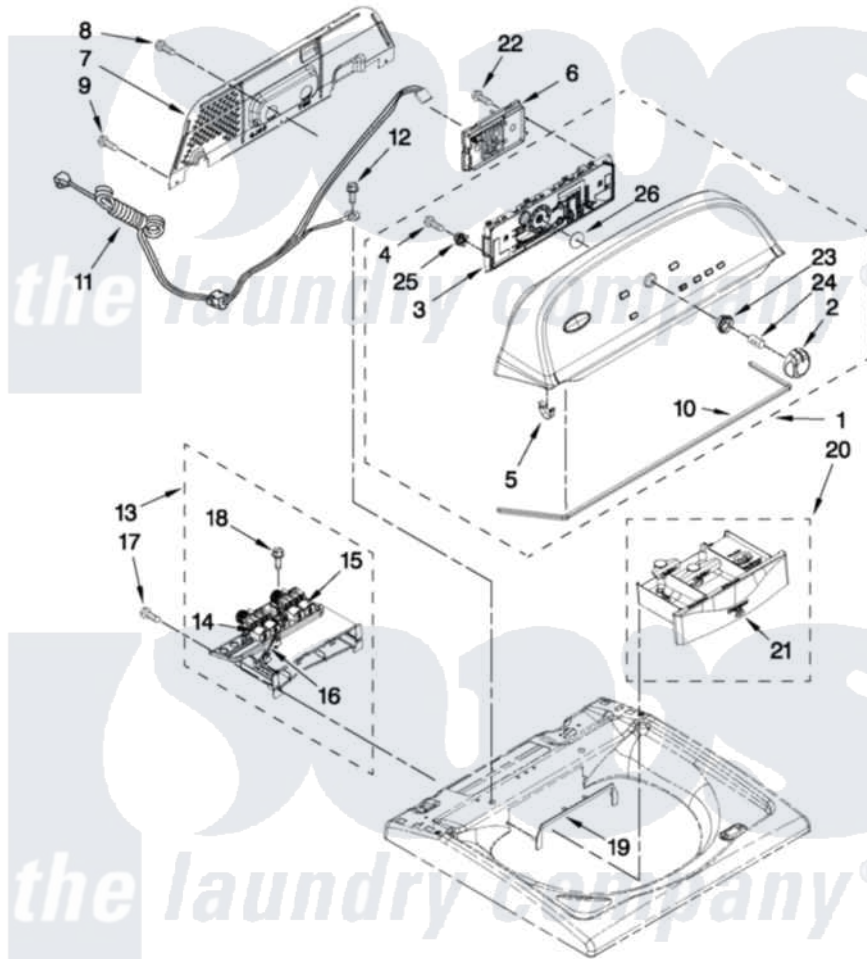

Whirlpool 7MWTW5700YW2 02 - CONSOLE AND WATER INLET PARTS

CONSOLE AND DISPENSER PARTS

For Model: 7MWTW5700YW2
(White)

FOR ORDERING INFORMATION REFER TO PARTS PRICE LIST

W10510633

3

Whirlpool Residential Whirlpool 7MWTW5700YW2 Washer Parts Parts Diagram 02 - CONSOLE AND WATER INLET PARTS

[Click on the part number to view part](#)

Item	Original Part Number	Replaced By	Status	Part Description
1	W10329780			Console
2	W10251392			Knob Assembly
3	W10269599			User Interface
4	W10219342			Screw, Baffle Mounting
5	8312709			Clip-Console
6	W10480318			Control Unit Assembly, Machine And Motor
7	W10420984			Panel, Console Rear Cover
8	3390647	488729		Screw
9	1157158	489069		Xxscrew, 10-12 X 1/2
10	W10280079			Seal, Console
11	W10266797			Cord, Power
12	3400076			Screw, Bracket Mounting
13	W10432327			Housing Assembly - Dispenser
14	W10240949			Valve, Cold Water Inlet
15	W10240948			Valve, Hot Water Inlet

16	W10343675	W10240967	Harness, Valve
17	8281163		Screw, Dispenser Housing Mounting
18	97787	W10109200	Screw, Baffle Mounting
19	W10240946		Bezel, Dispenser
20	W10240958		Drawer, Dispenser Assembly
21	W10287476		Handle, Dispenser Drawer Facia
22	9740848		Screw, Mixing Valve Mounting
23	W10325119		Spacer, Knob
24	8536939		Clip, Knob
25	W10274524		Tensioner, Facia
26	W10323092		Seal, User Interface