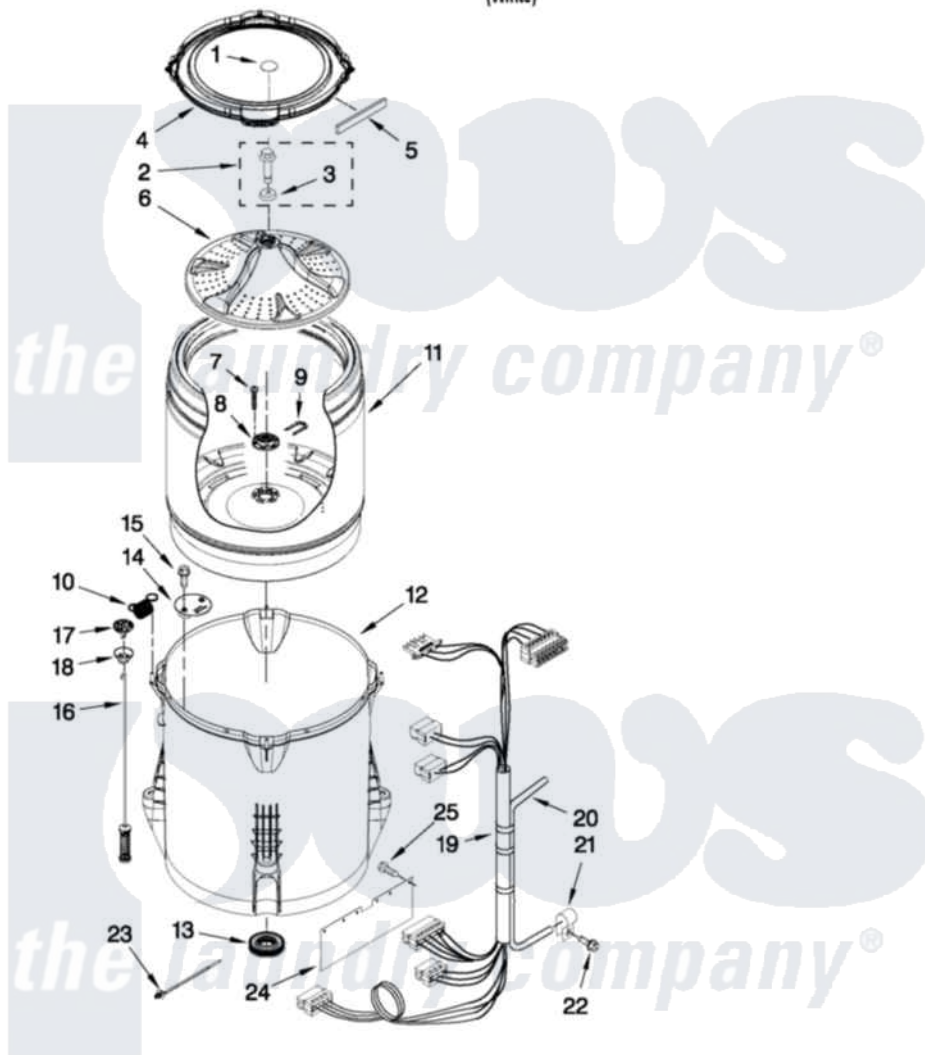

Whirlpool 7MWTW5700YW2 03 - BASKET AND TUB PARTS

BASKET AND TUB PARTS

For Model: 7MWTW5700YW2

(White)

FOR ORDERING INFORMATION REFER TO PARTS PRICE LIST

W10510633

5

Whirlpool [Residential Whirlpool 7MWTW5700YW2 Washer Parts](#) Parts Diagram 03 - BASKET AND TUB PARTS

[Click on the part number to view part](#)

Item	Original Part Number	Replaced By	Status	Part Description
1	W10305259			Cap, Impeller
2	W10003790			Screw And Washer
3	3949550			Washer
4	W10215146			Tub Ring
5	W10205824			Absorber, Impact
6	W10215118			Impeller
7	8533953			Screw, 8-16 X 1.000
8	W10396887		Not Available	HUB - DRIVEN, BASKET (INCLUDES ITEM 7)
9	W10402178		Not Available	RETAINER
10	W10348658	W10400895		Spring
11	W10469848			Basket Assembly
12	W10238301	W10324648		Tub-Outer
13	W10006371	W10324647		Seal-Tub
14	W10215093			Filter, Drain Pump
15	8533928			Screw, 8-18 X 3/4
16	W10257086	W10317708		Supsension

17	W10405423	W10440729	Suspension
18	W10256551	W10440729	Suspension
19	W10383573		Harness, Lower
20	353244		Hose, Pressure Switch
21	W10005430		Clamp, Pressure Hose Retainer
22	8533943	W10109200	Screw, Baffle Mounting
23	W10339879		Tie, Cable
24	W10392691		Shield, Splash
25	W10429200		Retainer, Push In