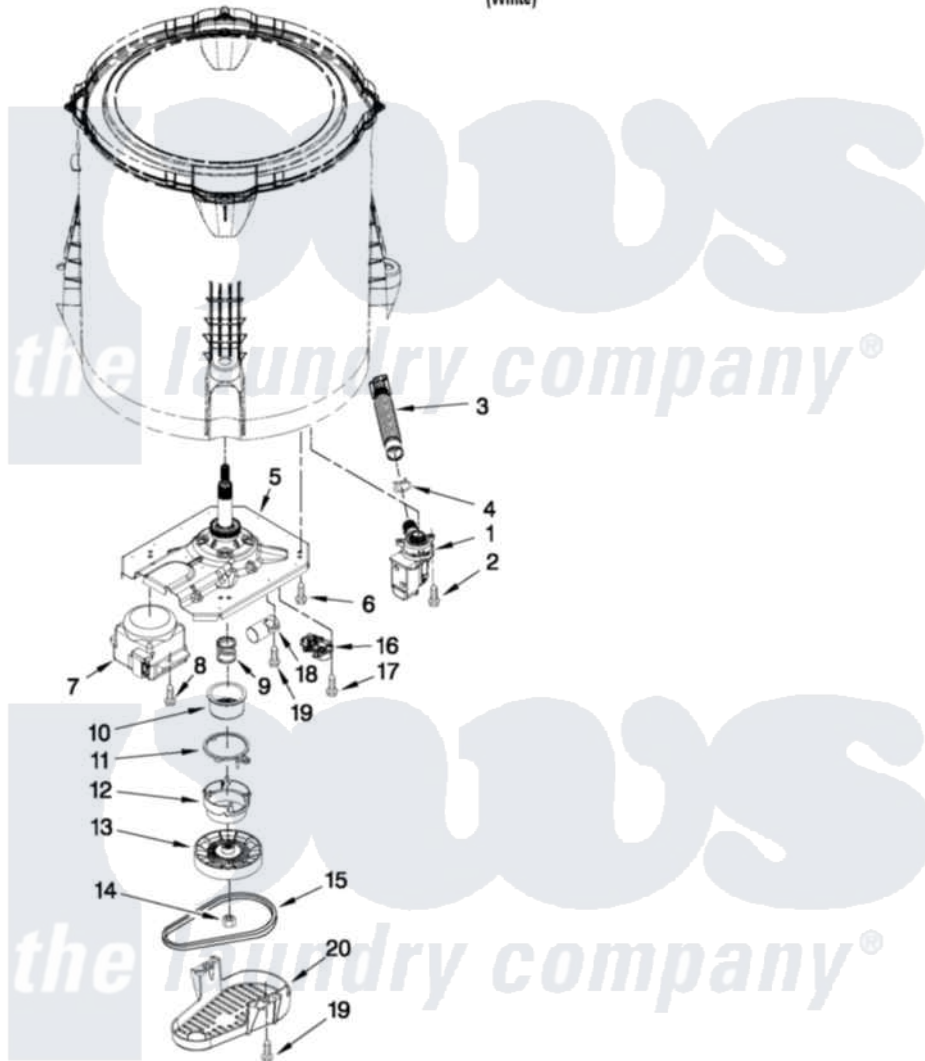

# Whirlpool 7MWTW5700YW2 04 - GEARCASE, MOTOR AND PUMP PARTS

## GEARCASE, MOTOR AND PUMP PARTS

For Model: 7MWTW5700YW2

(White)

FOR ORDERING INFORMATION REFER TO PARTS PRICE LIST

6

W10510633

Whirlpool [Residential Whirlpool 7MWTW5700YW2 Washer Parts](#) Parts Diagram 04 - GEARCASE, MOTOR AND PUMP PARTS

[Click on the part number to view part](#)

Item	Original Part Number	Replaced By	Status	Part Description
1	<a href="#">W10465543</a>			Pump Assembly, Drain
2	<a href="#">W10004910</a>			Screw, 12-16 X 1-1/4
3	<a href="#">W10215091</a>			Hose, Inner Drain Assembly
4	8317496	<a href="#">285655</a>		Clamp, Hose
5	W10469845		Not Available	GEARCASE ASSEMBLY (INCLUDES ITEMS 7, 8, 9, 10 & 13 ON PAGE 5)
6	<a href="#">W10249633</a>			Screw, 7.2-1.6 X 30
7	<a href="#">W10416660</a>			Motor, Drive
8	W10094780	<a href="#">W10182109</a>		Screw-Kit
9	W10006382	<a href="#">W10315818</a>		Cam
10	W10006352	<a href="#">W10315818</a>		Cam
11	W10006353	<a href="#">W10315818</a>		Cam
12	W10006354	<a href="#">W10315818</a>		Cam
13	<a href="#">W10006356</a>			Pulley
14	<a href="#">W10163336</a>			Nut, Pulley

15	<a href="#">W10006384</a>	Belt, Drive
16	<a href="#">W10006355</a>	Actuator, Shift
17	<a href="#">9741052</a>	Screw, 6-32 X 1.00
18	<a href="#">W10390446</a>	Capacitor, Motor Run
19	<a href="#">357640</a>	Screw And Washer
20	<a href="#">W10427633</a>	Shield, Pulley Cover