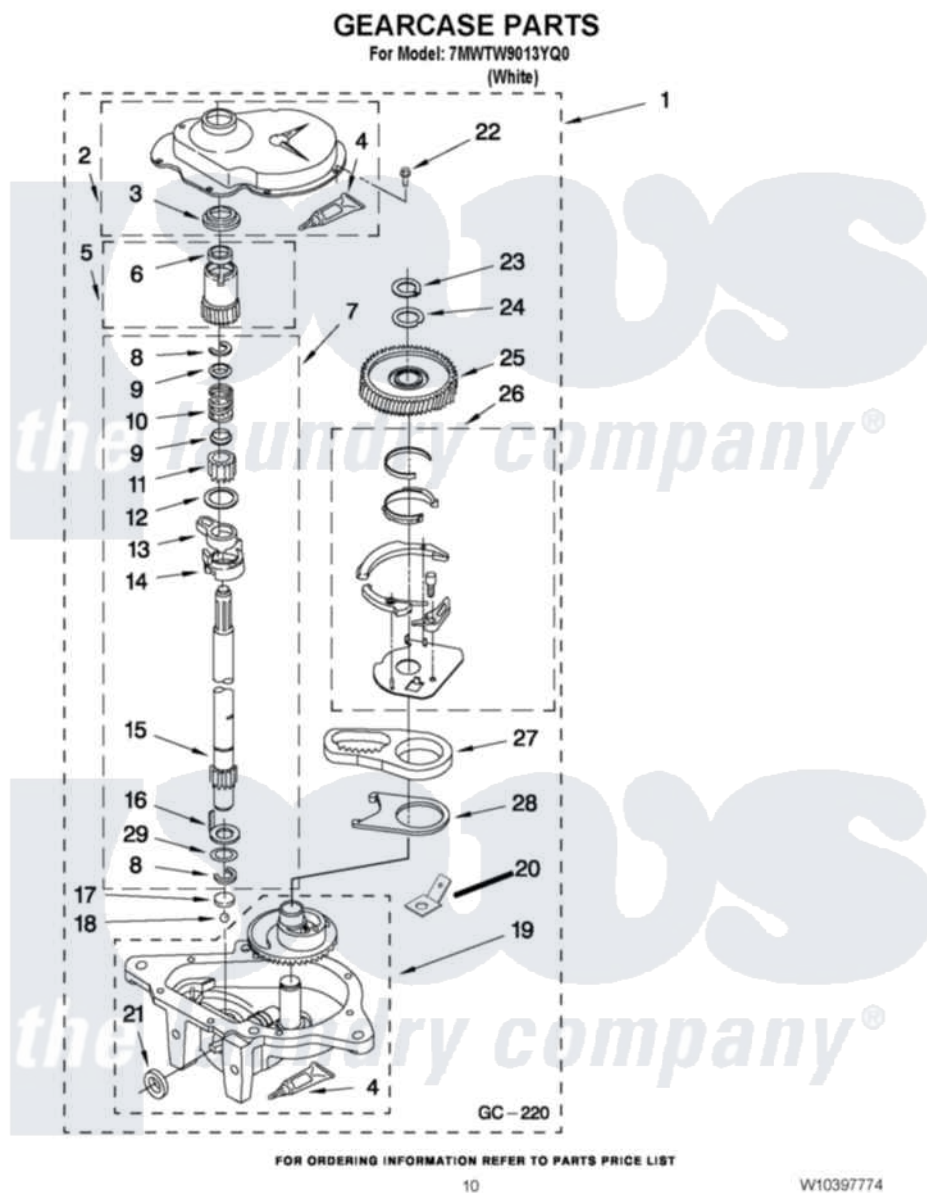

Whirlpool 7MWTW9013YQ0 07 - GEARCASE PARTS

10

W10397774

Whirlpool [Residential Whirlpool 7MWTW9013YQ0 Washer Parts](#) Parts Diagram 07 - GEARCASE PARTS
Click on the part number to view part

Item	Original Part Number	Replaced By	Status	Part Description
1	8532118	3360629		Gearcase
2	285202			Cover, Gearcase
3	3349985			Seal, Gearcase Cover
4	285195			Sealer Sealer, Gasket
5	63320	285362		Gear and Pinion
6	356427			Seal, Spin Pinion
7	389387			Shaft, Agitator
8	90369		Not Available	Ring, Retaining (2)
9	62677			Retainer, Spring
10	62676			Spring, Agitator
11	63273	285509		Shaft, Agitator
12	62619			Washer, Agitator Gear
13	62580	285206		Cam-Agitator
14	62581	285206		Cam-Agitator
15	285509			Shaft, Agitator
16	62618			Washer, Cam Thrust

17	16018	285205	Bearing
18	85529	285205	Bearing
19	389230	285515	Gearcase
20	3949116	Not Available	BLOCK TAB, TERMINAL
21	285352		Seal Kit, Thrust Plug
22	3351614		Screw, Gearcase Cover Mounting
23	3362552	285765	Ring-Retrn
24	285735	285766	Washer Kit, Thrust
25	62570	285362	Gear and Pinon
26	388253	999516	Shelf-Glas
27	3349296	8546456	Rack, Connecting
28	62621		Actuator, Shift
29	388815		Washer, Intermediate 1 3976263 Miscellaneous Parts Bag 2 3976300 Washer, Inlet Hose 3 3366913 Clamp, Hose