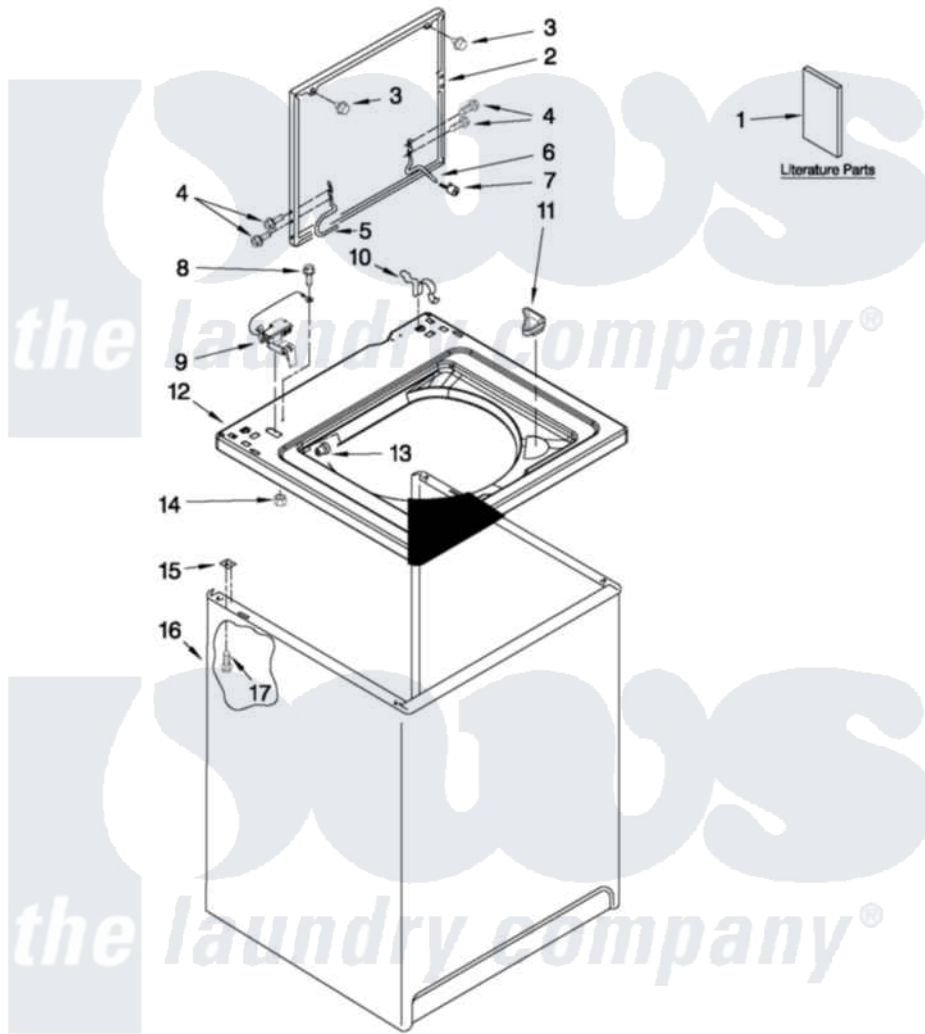

# Whirlpool 7MWTW9015YW0 01 - TOP AND CABINET PARTS

## TOP AND CABINET PARTS

For Model: 7MWTW9015YW0  
(White)

AUTOMATIC  
WASHER

FOR ORDERING INFORMATION REFER TO PARTS PRICE LIST

2-11 Litho in U.S.A. (MP)(bay)

1

Part No. W10397775 Rev. A

Whirlpool [Residential Whirlpool 7MWTW9015YW0 Washer Parts](#) Parts Diagram 01 - TOP AND CABINET PARTS

[Click on the part number to view part](#)

Item	Original Part Number	Replaced By	Status	Part Description
1	W10155455		Not Available	Installation Instructions
"	W10381100		Not Available	FEATURE SHEET
"	W10381113		Not Available	ENERGY GUIDE (MEXICO)
"	W10213638		Not Available	Use & Care Guide
"	W10185788		Not Available	Wiring Diagram
2	8541774	<a href="#">W10193857</a>		Lid
3	<a href="#">9724509</a>			Bumper, Lid
4	<a href="#">W10119828</a>			Screw, Lid Hinge Mounting
5	<a href="#">W10225135</a>			Hinge, Lid
6	<a href="#">54583</a>			Hinge, Lid
7	<a href="#">19119</a>			Bumper, Lid Hinge
8	<a href="#">3351614</a>			Screw, Gearcase Cover Mounting
9	<a href="#">8318084</a>			Switch, Lid
10	<a href="#">62780</a>			Clip, Top And Cabinet And Rear Panel
11	<a href="#">3362952</a>			Dispenser, Bleach

12	<a href="#">8559483</a>	Top	
13	<a href="#">21258</a>	Bearing, Lid Hinge	
14	8533959	<a href="#">680762</a>	Nut
15	62750	Spacer, Cabinet To Top (4)	
16	<a href="#">63424</a>	Cabinet	
17	<a href="#">3390631</a>	Screw, 10-16 X 3/8	