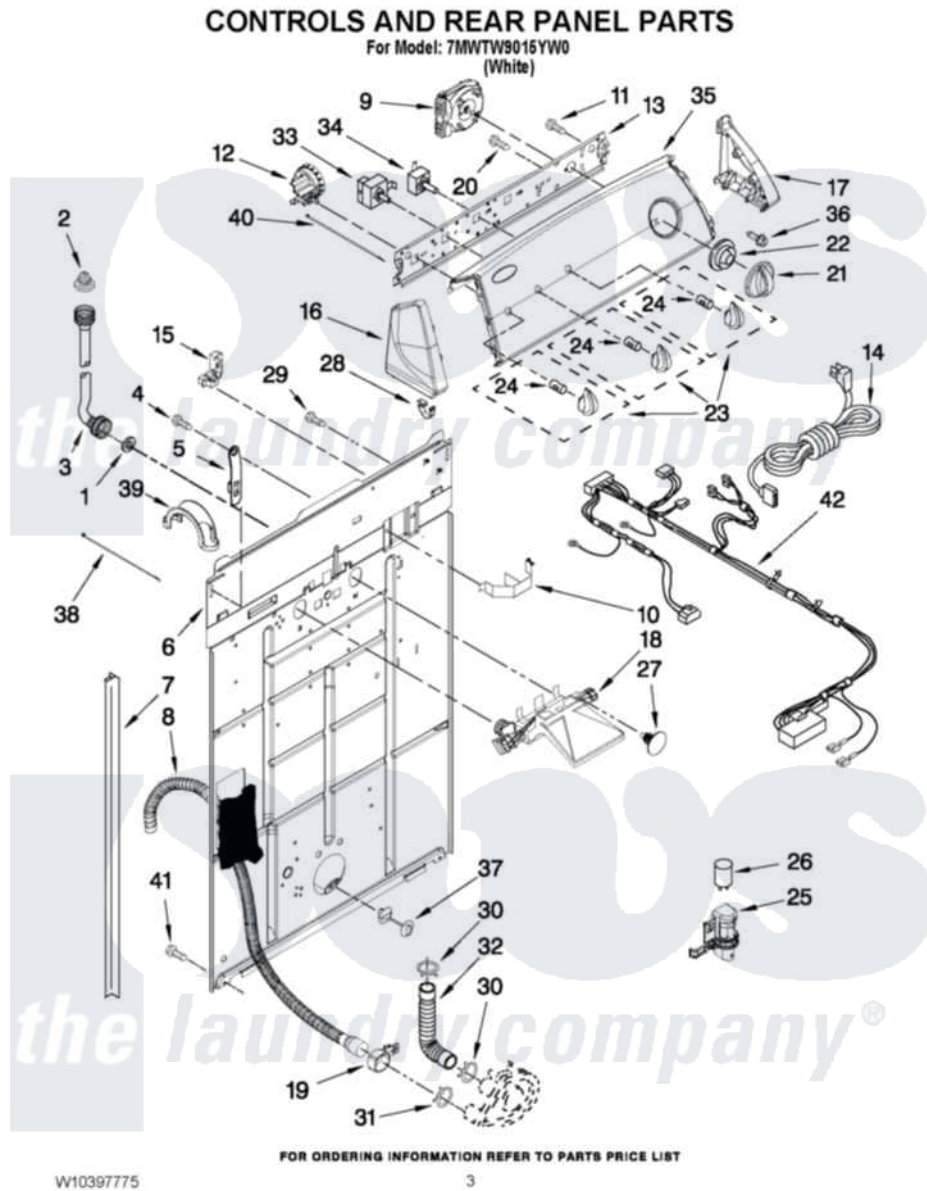

Whirlpool 7MWTW9015YW0 02 - CONTROLS AND REAR PANEL PARTS

Whirlpool [Residential Whirlpool 7MWTW9015YW0 Washer Parts](#) Parts Diagram 02 - CONTROLS AND REAR PANEL PARTS

[Click on the part number to view part](#)

Item	Original Part Number	Replaced By	Status	Part Description
1	W10242307	16123		Washer Inlet-Hose Miscellaneous Parts Must be Ordered Separately.
2	353362	285452		Hose Screen
3	W10194210	89503		Hose-Inlet
"	W10196191	89503		Hose-Inlet
4	9740848			Screw, Mixing Valve Mounting
5	8568314			Strap, Console
6	W10194450			Panel, Rear
7	62747			Pad, Rear Panel
8	W10189267			Drain Hose Assembly
9	W10185786			Timer, Control
10	8055003			Clip, Harness And Pressure Switch
11	90767			Screw, 8A X 3/8 HeX Washer Head Tapping
12	W10231403			Switch, Water Level

13	8566003		Bracket, Control
14	W10115689		Cord, Power
15	3952821	285777	Relief-Str
16	8566035	8565957	Cap, End
17	8566032	8565954	Cap, End
18	W10278652		Valve, Water Inlet W/Vacuum Break
19	8541668		Clamp, Hose
20	3400073		Screw, Ground
21	8566022		Knob, Timer
22	8566018		Dial,
23	8565944		Knob, Control
24	8536939		Clip, Knob
25	8318046		Clip, Capacitor
26	8572717		Capacitor, Motor Start
27	W10000080	8282566	Clip, Pine Tree
28	8312709		Clip-Console
29	3351614		Screw, Gearcase Cover Mounting
30	3363366	616099	Clamp
31	8317496	285655	Clamp, Hose
32	3951449	285871	Hose
33	661612	W10168256	Switch, Water Temperature
34	3949180	W10168257	Switch, Rotary
35	W10370433		Panel, Console
36	3400818		Screw, Timer Mounting
37	8519200		Support, Rear Panel
38	W10339879		Tie, Cable
39	8577378		U-Bend, Drain Hose
40	W10231379	W10251893	Clamp-Hose
41	62863	3390631	Screw, 10-16 X 3/8
42	W10235743		Harness, Wiring