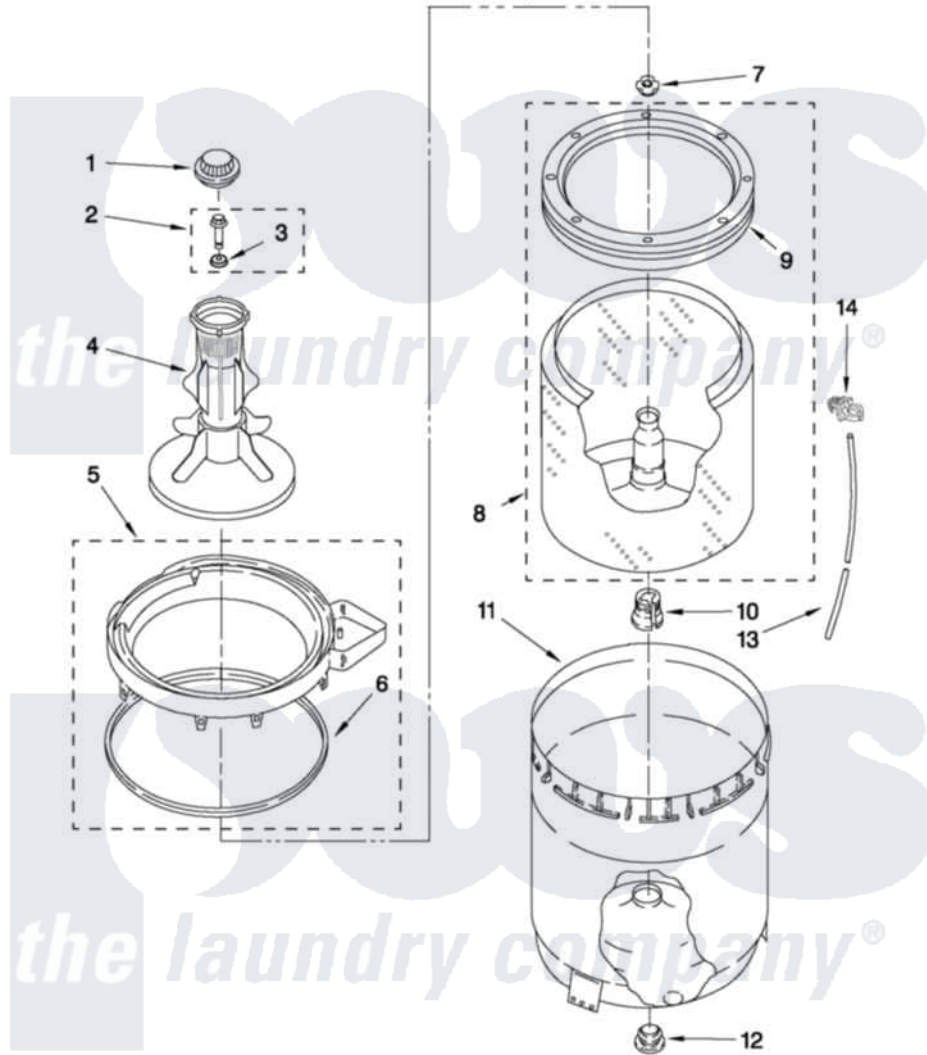

Whirlpool 7MWTW9015YW0 03 - AGITATOR, BASKET AND TUB PARTS

AGITATOR, BASKET AND TUB PARTS

For Model: 7MWTW9015YW0
(White)

FOR ORDERING INFORMATION REFER TO PARTS PRICE LIST

W10397775

5

Whirlpool [Residential Whirlpool 7MWTW9015YW0 Washer Parts](#) Parts Diagram 03 - AGITATOR, BASKET AND TUB PARTS

[Click on the part number to view part](#)

Item	Original Part Number	Replaced By	Status	Part Description
1	3355758			Cap, Agitator
2	358237			Screw And Washer
3	3949550			Washer
4	63235			Agitator Assembly
5	8528150	W10445870		Ring-Tub
6	3976308			Gasket, Tub Ring
7	21366			Nut, Spanner
8	W10389329			Clothes Container, Assembly
9	387240			Ring, Balance
10	389140			Tub Block, Basket Drive
11	63849			Strain Relief, Power Cord
12	383727			Gasket, Centerpod
13	3347780	353244		Hose, Pressure Switch
14	2219077			Clip, Pressure Switch Hose